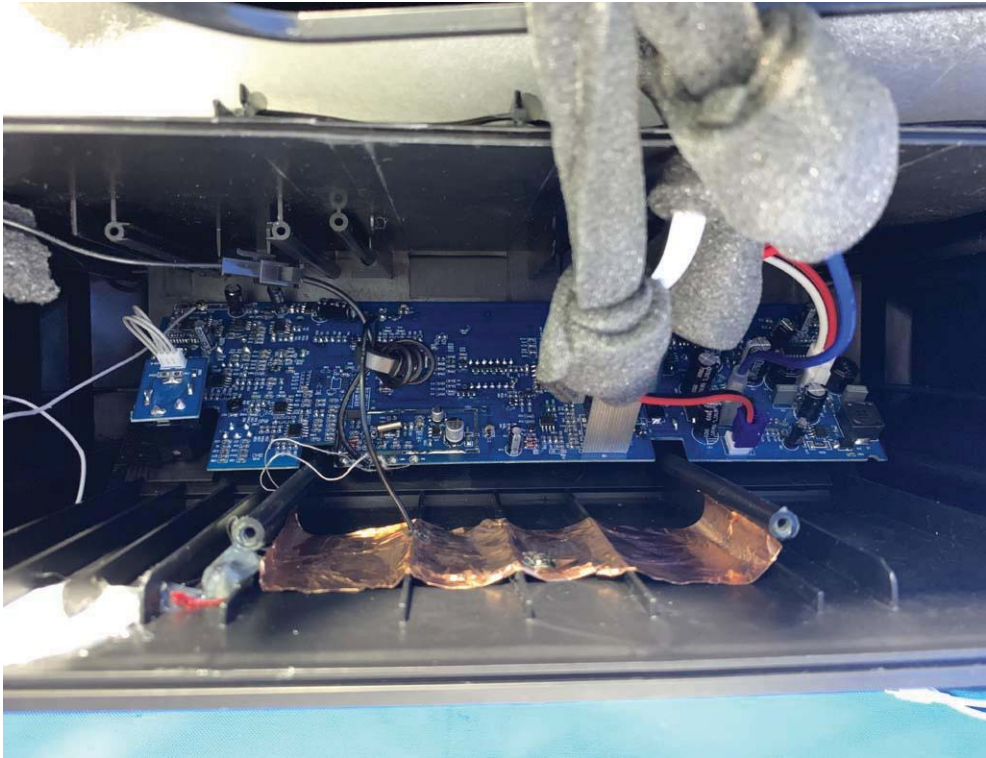

Model No.:GAME DAY LIGHTS, iPA80A

(Plan 1)

(Plan 1)

(Plan 2)

(Plan 2)

(Built-in Power Board: JFY40A-160250)

(Built-in Power Board: JFY40A-160250)

(Built-in Power Board: K40P160250)

(Built-in Power Board: K40P160250)

(Built-in Battery: GS12V/2.8Ah)

(Built-in Battery: DJW12-2.8)

END OF REPORT