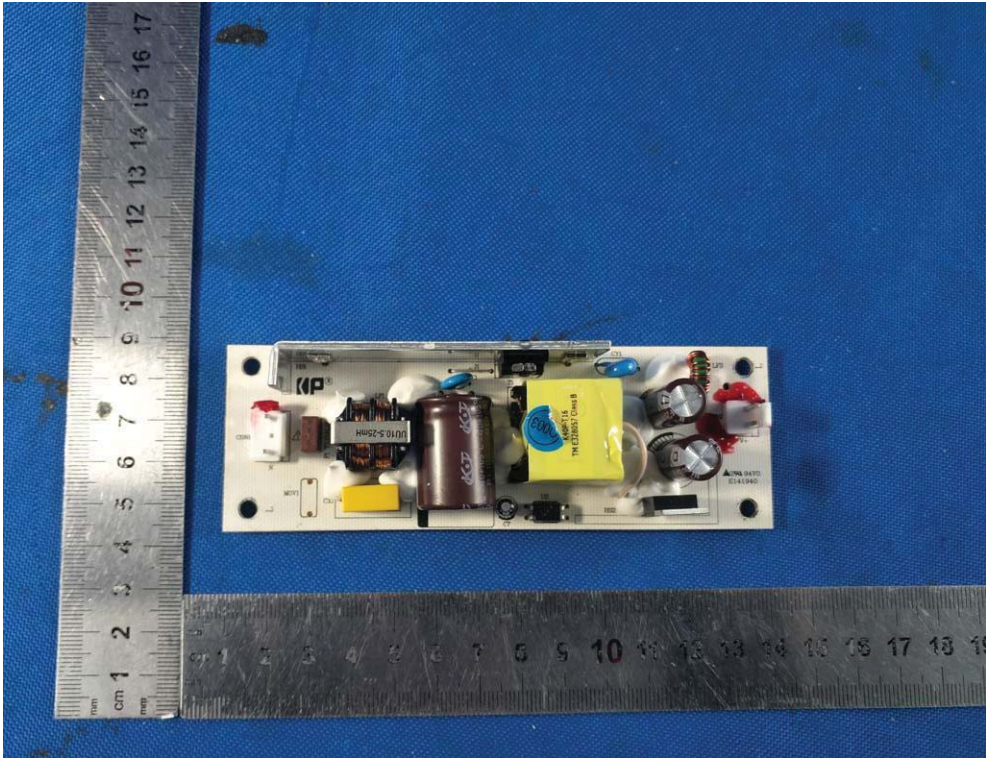

Model No.:GAME DAY LIGHTS, iPA80A

(Plan 1)

(Plan 1)

(Plan 2)

(Plan 2)

(Built-in Power Board: JFY40A-160250)

(Built-in Power Board: JFY40A-160250)

(Built-in Power Board: K40P160250)

(Built-in Power Board: K40P160250)

(Built-in Battery: GS12V/2.8Ah)

(Built-in Battery: DJW12-2.8)

END OF REPORT