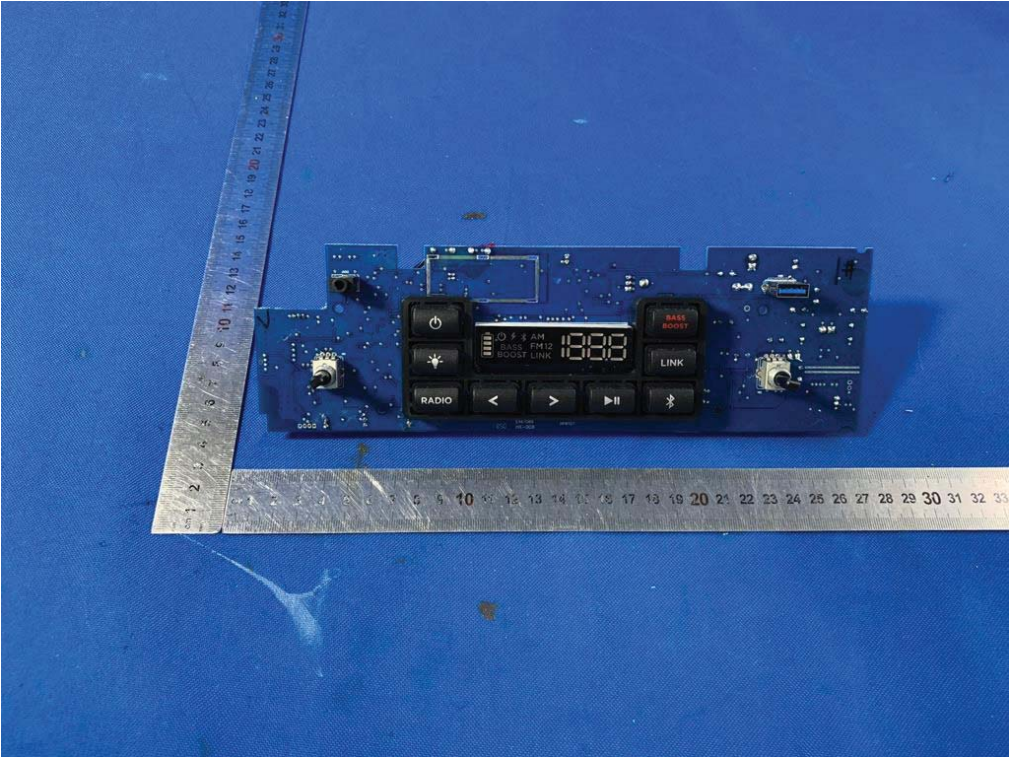

Model No.:GAME DAY LIGHTS, iPA80A

(Plan 1)

(Plan 1)

(Plan 2)

(Plan 2)

(Built-in Power Board: JFY40A-160250)

(Built-in Power Board: JFY40A-160250)

(Built-in Power Board: K40P160250)

(Built-in Power Board: K40P160250)

(Built-in Battery: GS12V/2.8Ah)

(Built-in Battery: DJW12-2.8)

END OF REPORT