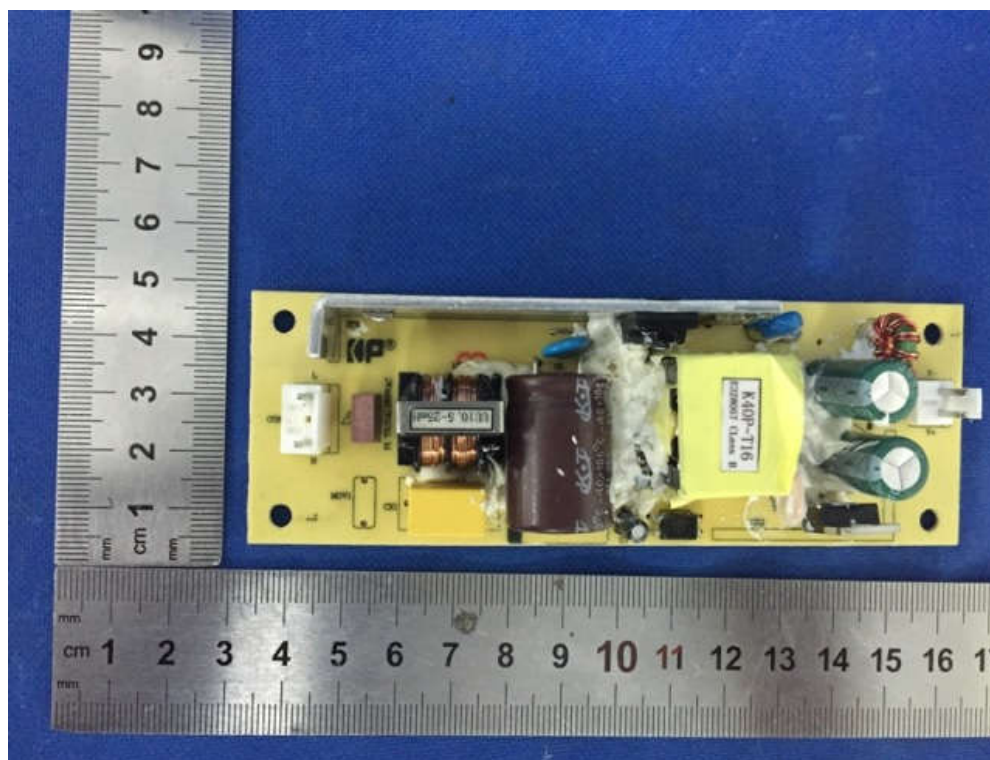

1. Photos of the EUT

Built-in battery: DJW12-2.8

Built-in battery: GS12V2.8AH

Built-in AC adapter: K40P160250

Built-in AC adapter: JFY40A-160250