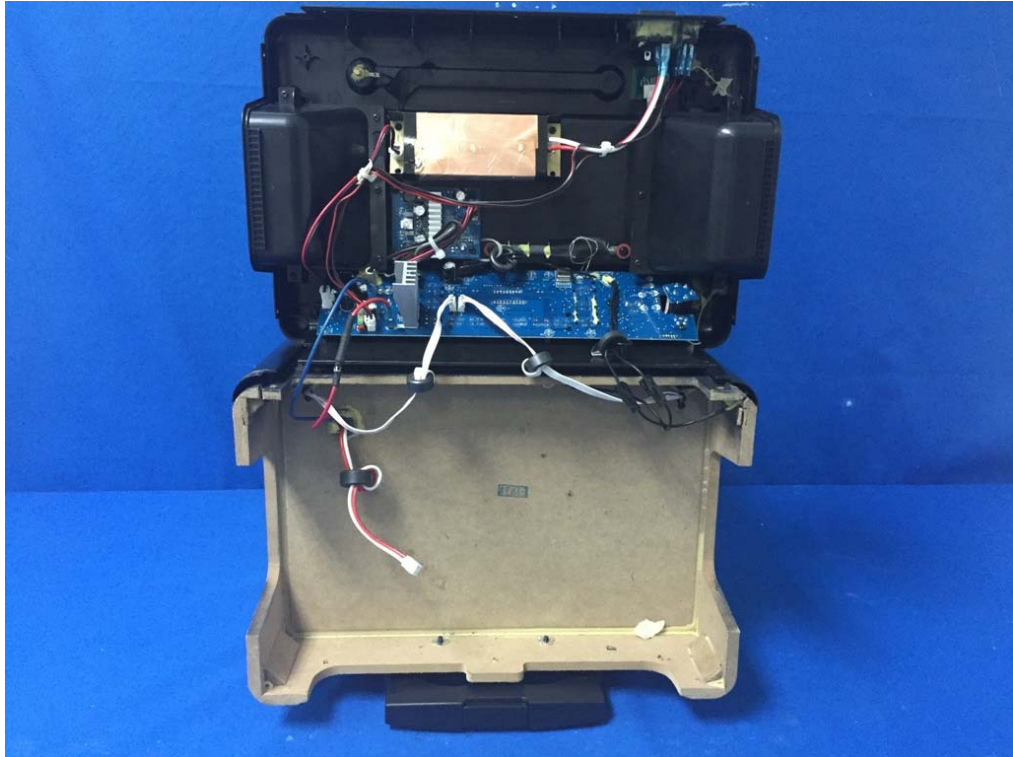

1. Internal photographs of the EUT

Built-in battery: DJW12-9.0

Built-in battery: RT1290

Built-in Switch Power supply: YN68W-165410OP

Built-in Switch Power supply: WJ68W-165410