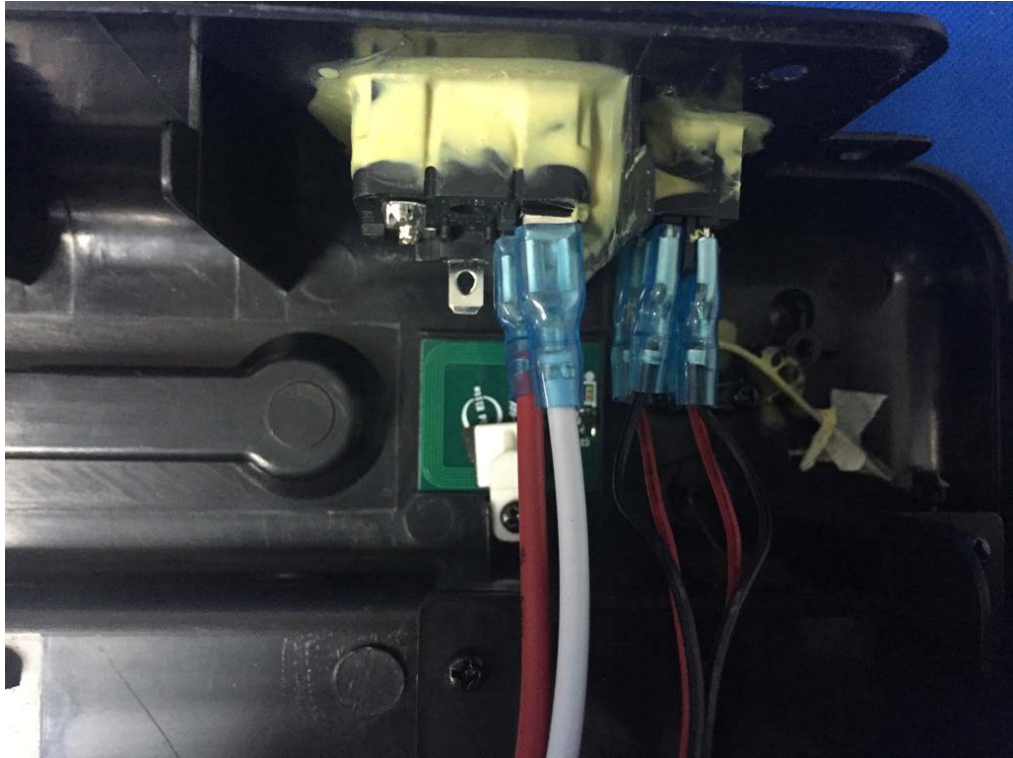

1. Internal photographs of the EUT

Built-in battery: DJW12-9.0

Built-in battery: RT1290

Built-in Switch Power supply: YN68W-165410OP

Built-in Switch Power supply: WJ68W-165410