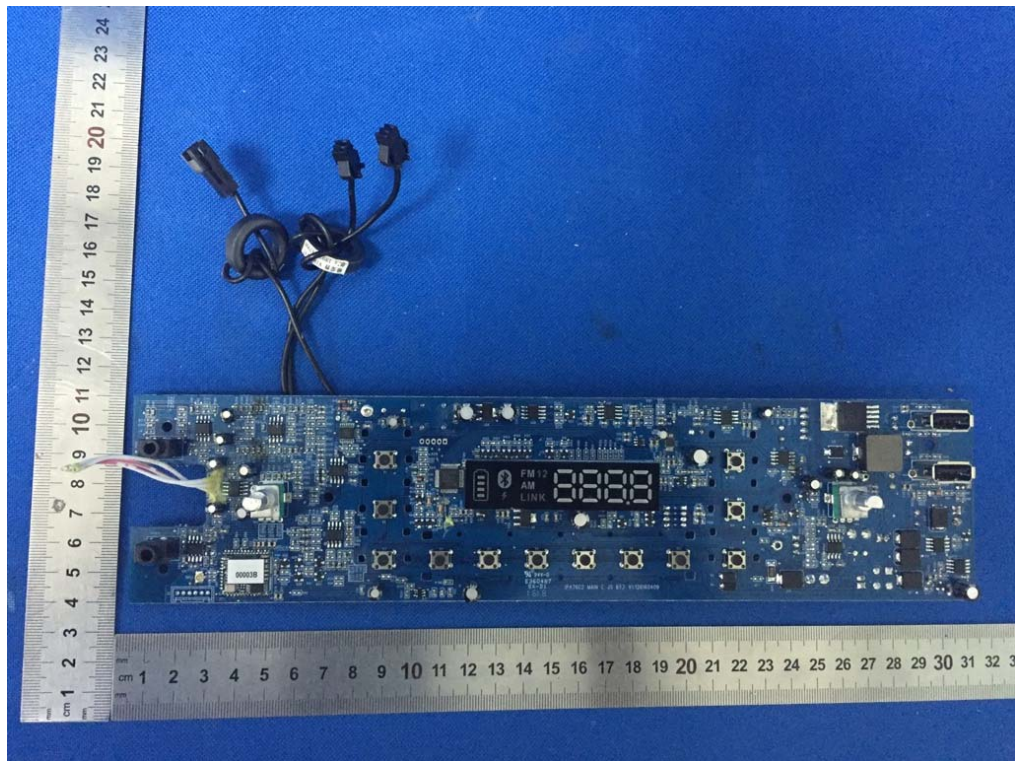

1. Internal photographs of the EUT

Built-in battery: DJW12-9.0

Built-in battery: RT1290

Built-in Switch Power supply: YN68W-165410OP

Built-in Switch Power supply: WJ68W-165410