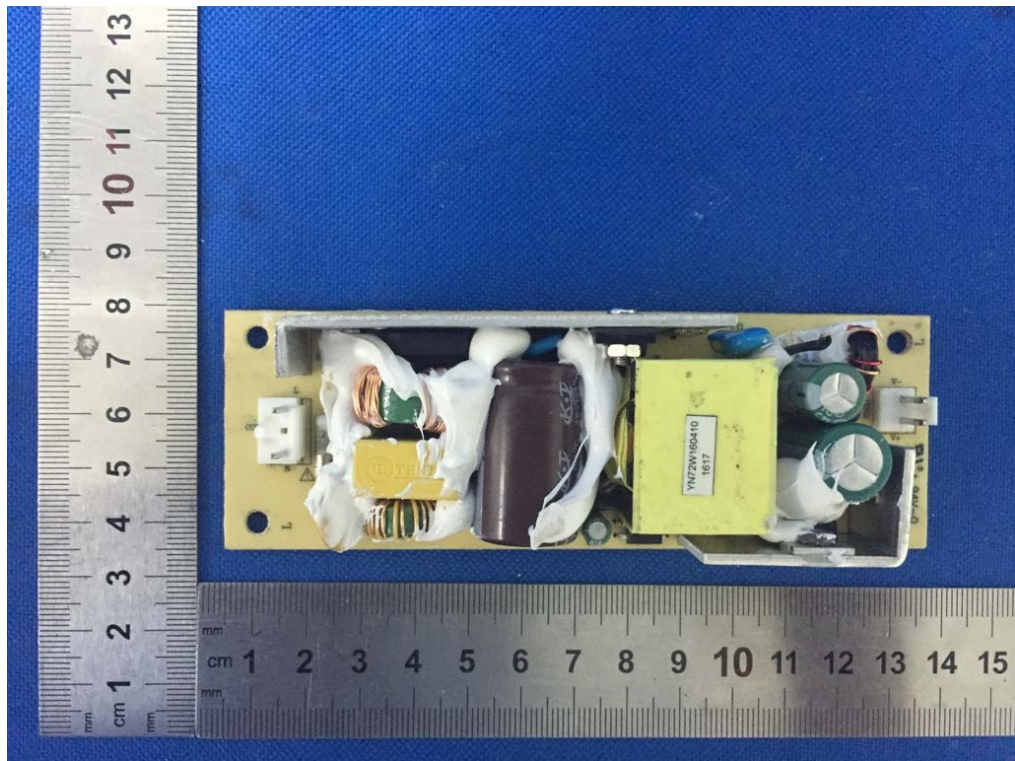

1. Internal photographs of the EUT

Built-in battery: DJW12-9.0

Built-in battery: RT1290

Built-in Switch Power supply: YN68W-165410OP

Built-in Switch Power supply: WJ68W-165410