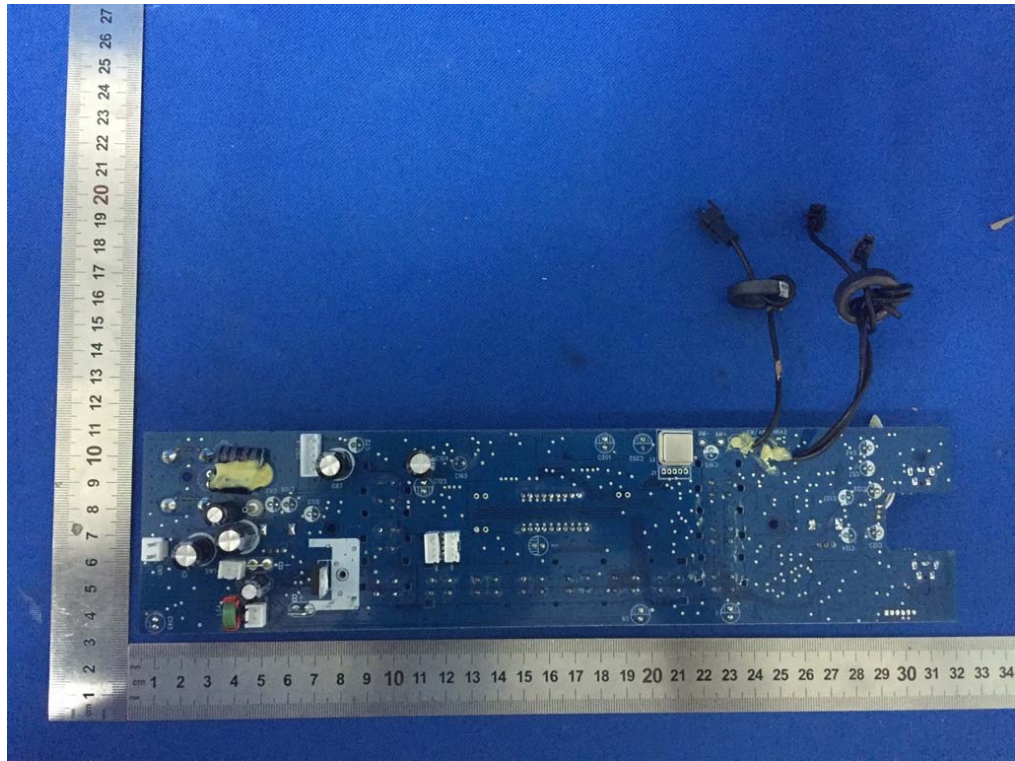

1. Internal photographs of the EUT

Built-in battery: DJW12-9.0

Built-in battery: RT1290

Built-in Switch Power supply: YN68W-165410OP

Built-in Switch Power supply: WJ68W-165410