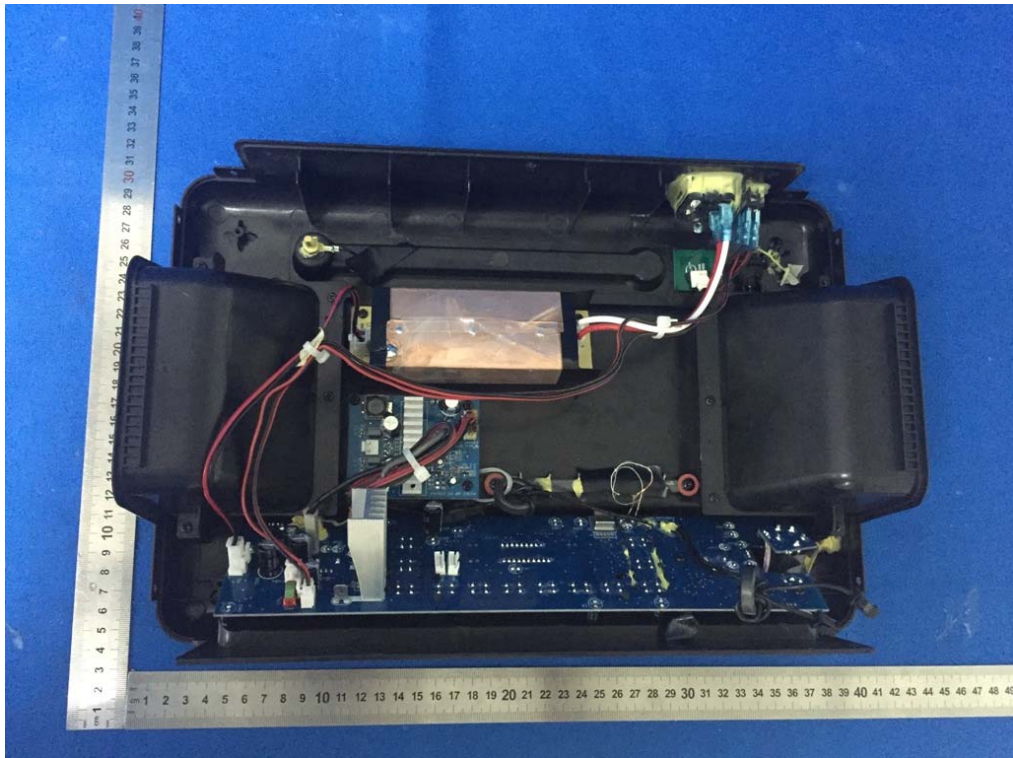

1. Internal photographs of the EUT

Built-in battery: DJW12-9.0

Built-in battery: RT1290

Built-in Switch Power supply: YN68W-165410OP

Built-in Switch Power supply: WJ68W-165410