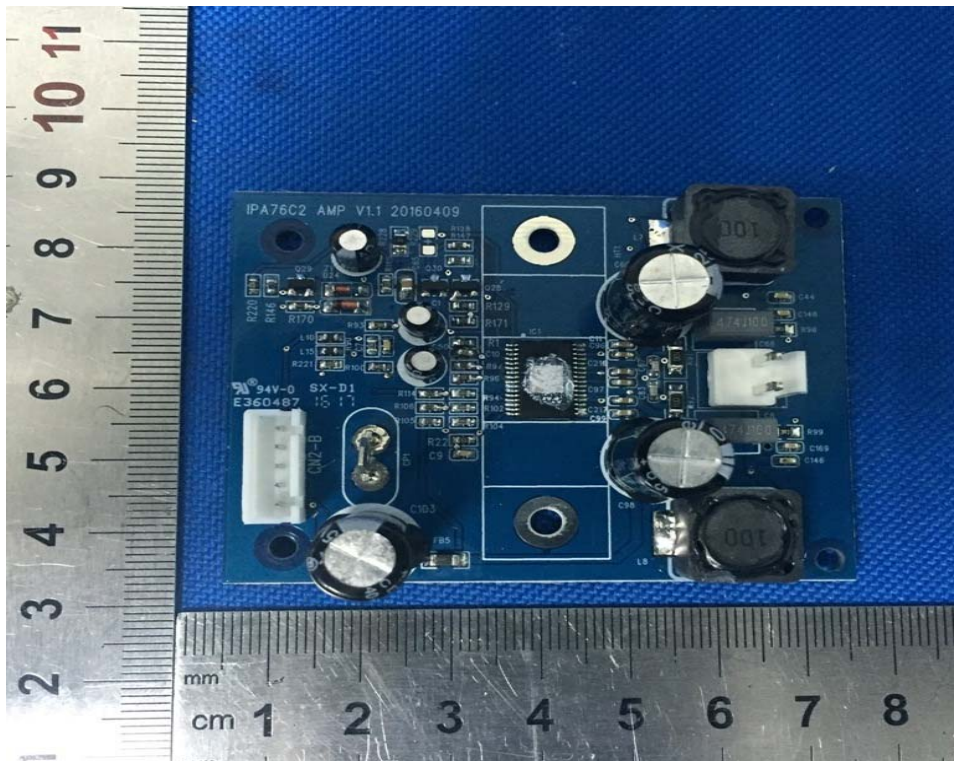

1. Internal photographs of the EUT

Built-in battery: DJW12-9.0

Built-in battery: RT1290

Built-in Switch Power supply: YN68W-165410OP

Built-in Switch Power supply: WJ68W-165410