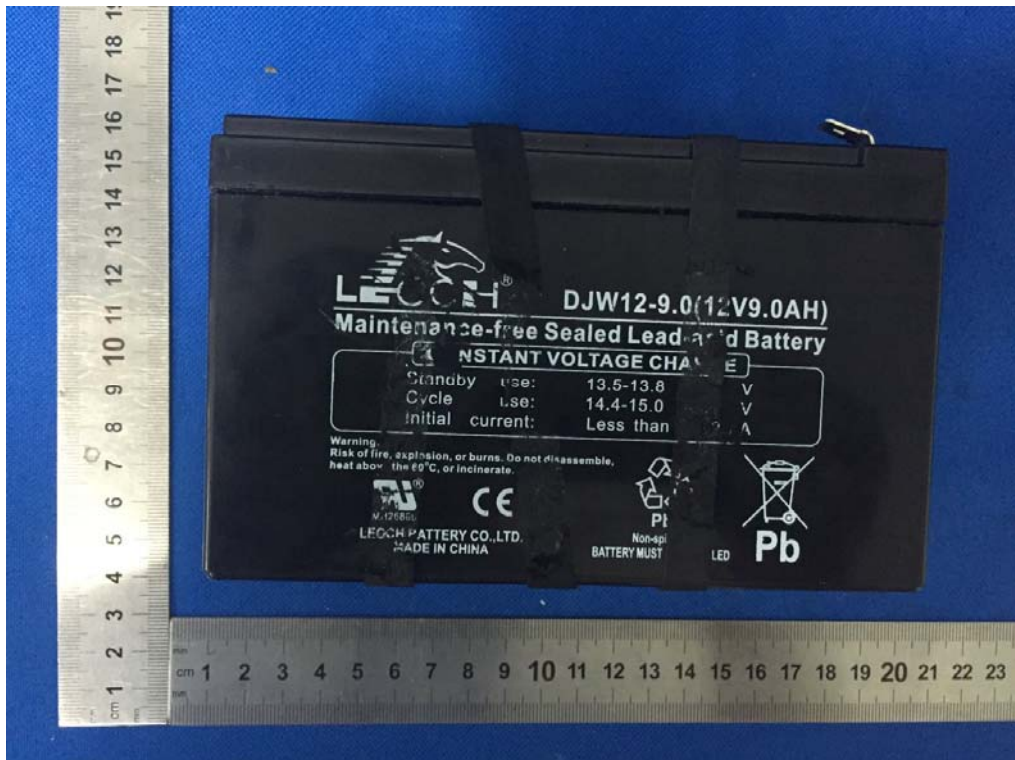

1. Internal photographs of the EUT

Built-in battery: DJW12-9.0

Built-in battery: RT1290

Built-in Switch Power supply: YN68W-165410OP

Built-in Switch Power supply: WJ68W-165410