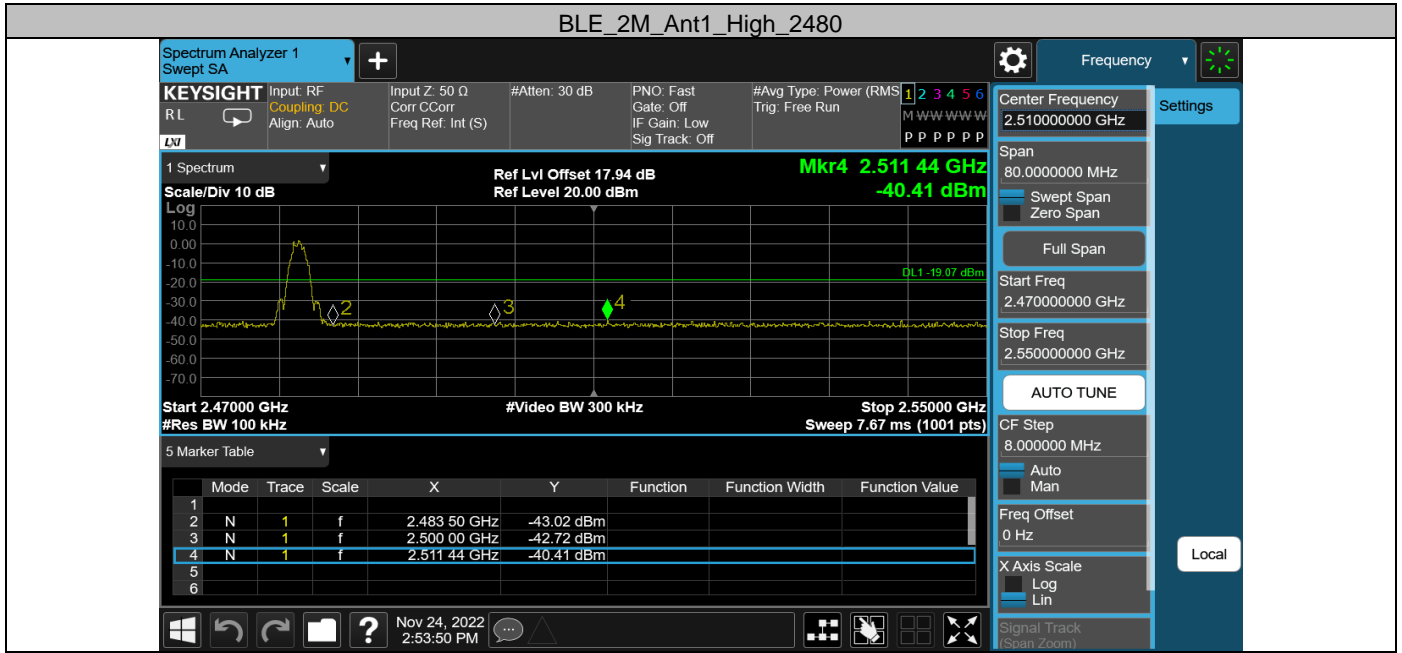

Test Graphs

**Appendix E: Reference level measurement
Test Result**

Test Mode	Antenna	Freq(MHz)	Max.Point[MHz]	Result[dBm]
BLE_1M	Ant1	2402	2402.24	2.04
		2440	2440.24	1.61
		2480	2480.24	1.52
BLE_2M	Ant1	2402	2402.02	1.59
		2440	2440.03	1.11
		2480	2480.01	0.93

Test Graphs

Appendix F: Band edge measurements Test Result

Test Mode	Antenna	Ch Name	Frequency [MHz]	Ref Level [dBm]	Result [dBm]	Limit [dBm]	Verdict
BLE_1M	Ant1	Low	2402	2.04	-40.53	≤ -17.96	PASS
		High	2480	1.52	-40.23	≤ -18.48	PASS
BLE_2M	Ant1	Low	2402	1.59	-29.37	≤ -18.41	PASS
		High	2480	0.93	-40.41	≤ -19.07	PASS

Test Graphs

Appendix G: Conducted Spurious Emission
Test Result

Test Mode	Antenna	Frequency[MHz]	Freq Range [MHz]	Ref Level [dBm]	Result [dBm]	Limit[dBm]	Verdict
BLE_1M	Ant1	2402	30~26500	2.04	-42.71	≤-17.96	PASS
		2440	30~26500	1.61	-42.89	≤-18.39	PASS
		2480	30~26500	1.52	-42.99	≤-18.48	PASS
BLE_2M	Ant1	2402	30~26500	1.59	-43.05	≤-18.41	PASS
		2440	30~26500	1.11	-42.46	≤-18.89	PASS
		2480	30~26500	0.93	-43.32	≤-19.07	PASS