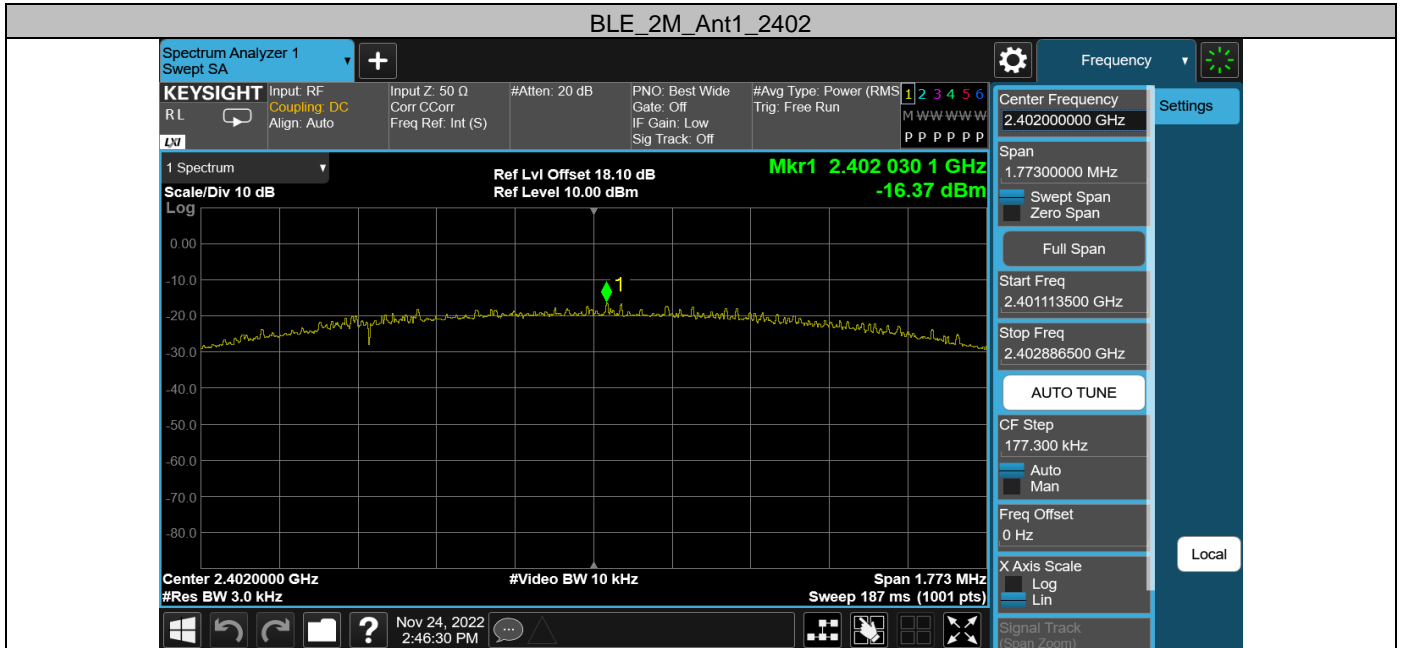

**Appendix D: Maximum power spectral density
Test Result**

Test Mode	Antenna	Frequency[MHz]	Result[dBm/3kHz]	Limit[dBm/3kHz]	Verdict
BLE_1M	Ant1	2402	-12.62	≤8.00	PASS
		2440	-12.9	≤8.00	PASS
		2480	-13.15	≤8.00	PASS
BLE_2M	Ant1	2402	-16.37	≤8.00	PASS
		2440	-16.84	≤8.00	PASS
		2480	-17.02	≤8.00	PASS

Test Graphs

**Appendix E: Reference level measurement
Test Result**

Test Mode	Antenna	Freq(MHz)	Max.Point[MHz]	Result[dBm]
BLE_1M	Ant1	2402	2402.24	2.04
		2440	2440.24	1.61
		2480	2480.24	1.52
BLE_2M	Ant1	2402	2402.02	1.59
		2440	2440.03	1.11
		2480	2480.01	0.93

Test Graphs

Appendix F: Band edge measurements Test Result

Test Mode	Antenna	Ch Name	Frequency [MHz]	Ref Level [dBm]	Result [dBm]	Limit [dBm]	Verdict
BLE_1M	Ant1	Low	2402	2.04	-40.53	≤ -17.96	PASS
		High	2480	1.52	-40.23	≤ -18.48	PASS
BLE_2M	Ant1	Low	2402	1.59	-29.37	≤ -18.41	PASS
		High	2480	0.93	-40.41	≤ -19.07	PASS