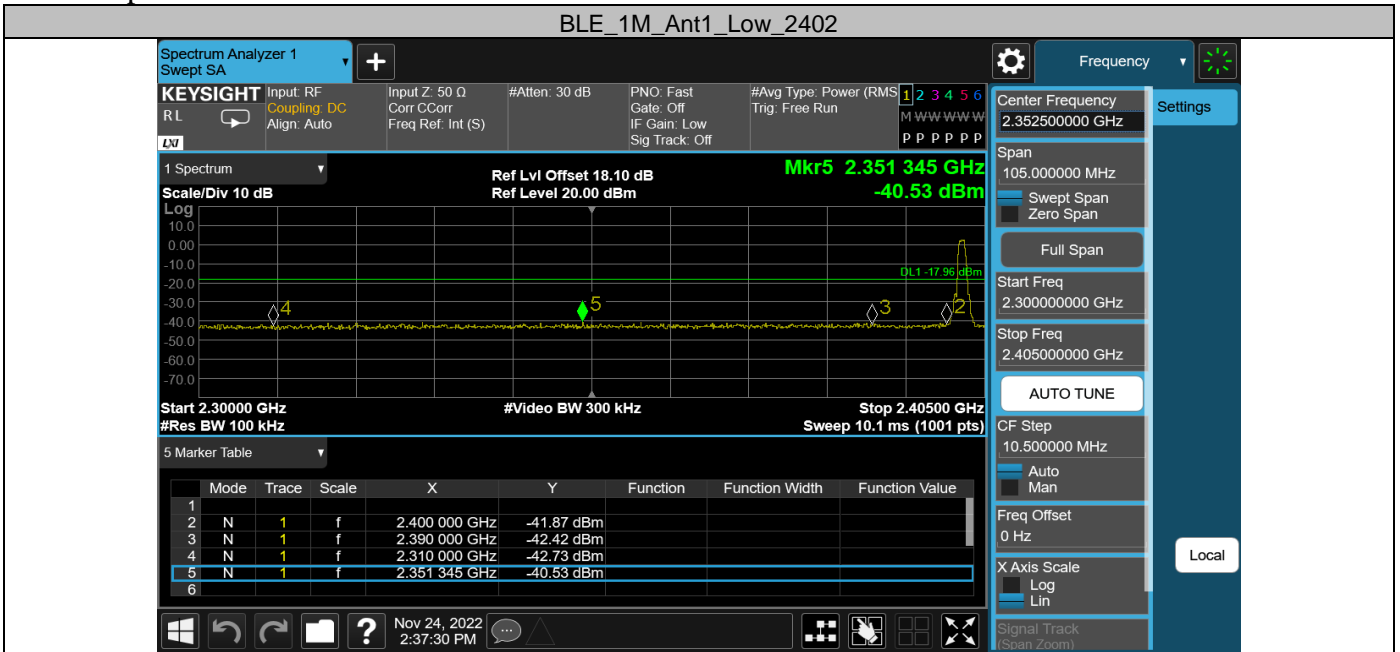

Test Graphs

**Appendix E: Reference level measurement
Test Result**

Test Mode	Antenna	Freq(MHz)	Max.Point[MHz]	Result[dBm]
BLE_1M	Ant1	2402	2402.24	2.04
		2440	2440.24	1.61
		2480	2480.24	1.52
BLE_2M	Ant1	2402	2402.02	1.59
		2440	2440.03	1.11
		2480	2480.01	0.93

Test Graphs

Appendix F: Band edge measurements Test Result

Test Mode	Antenna	Ch Name	Frequency [MHz]	Ref Level [dBm]	Result [dBm]	Limit [dBm]	Verdict
BLE_1M	Ant1	Low	2402	2.04	-40.53	≤ -17.96	PASS
		High	2480	1.52	-40.23	≤ -18.48	PASS
BLE_2M	Ant1	Low	2402	1.59	-29.37	≤ -18.41	PASS
		High	2480	0.93	-40.41	≤ -19.07	PASS

Test Graphs

Appendix G: Conducted Spurious Emission
Test Result

Test Mode	Antenna	Frequency[MHz]	Freq Range [MHz]	Ref Level [dBm]	Result [dBm]	Limit[dBm]	Verdict
BLE_1M	Ant1	2402	30~26500	2.04	-42.71	≤-17.96	PASS
		2440	30~26500	1.61	-42.89	≤-18.39	PASS
		2480	30~26500	1.52	-42.99	≤-18.48	PASS
BLE_2M	Ant1	2402	30~26500	1.59	-43.05	≤-18.41	PASS
		2440	30~26500	1.11	-42.46	≤-18.89	PASS
		2480	30~26500	0.93	-43.32	≤-19.07	PASS