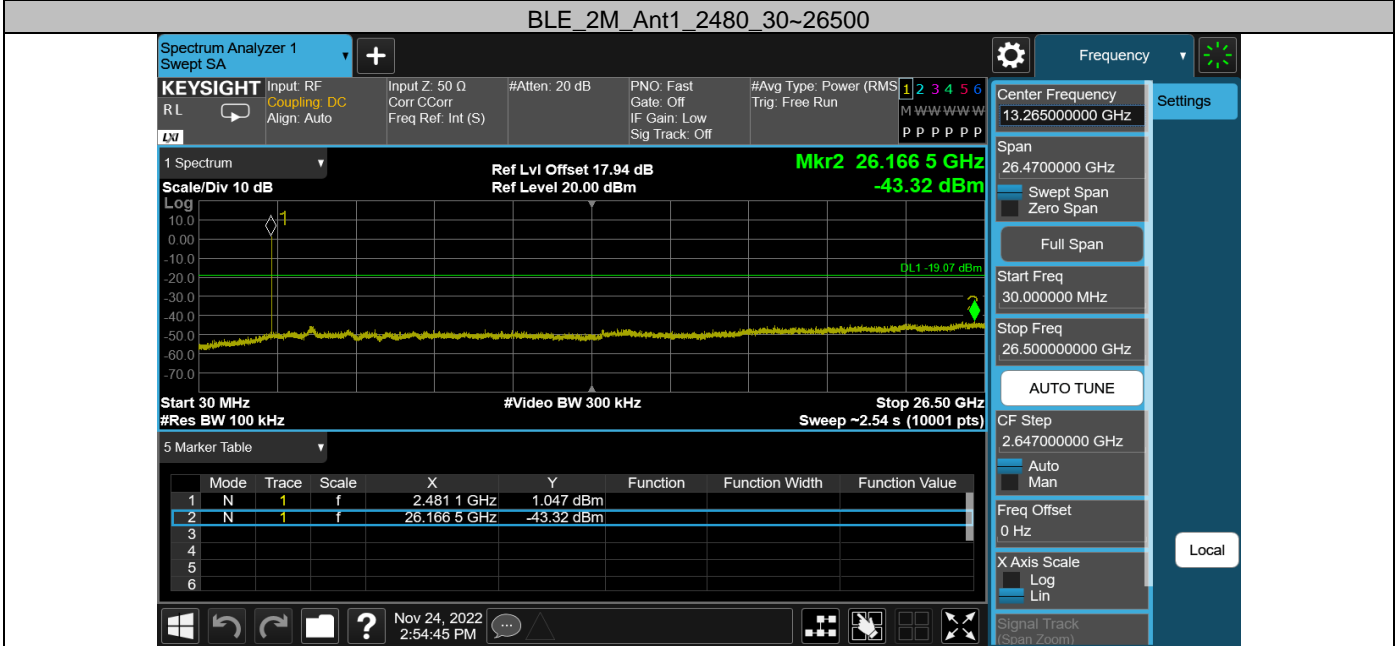

Test Graphs

Appendix F: Band edge measurements Test Result

Test Mode	Antenna	Ch Name	Frequency [MHz]	Ref Level [dBm]	Result [dBm]	Limit [dBm]	Verdict
BLE_1M	Ant1	Low	2402	2.04	-40.53	≤ -17.96	PASS
		High	2480	1.52	-40.23	≤ -18.48	PASS
BLE_2M	Ant1	Low	2402	1.59	-29.37	≤ -18.41	PASS
		High	2480	0.93	-40.41	≤ -19.07	PASS

Test Graphs

Appendix G: Conducted Spurious Emission
Test Result

Test Mode	Antenna	Frequency[MHz]	Freq Range [MHz]	Ref Level [dBm]	Result [dBm]	Limit[dBm]	Verdict
BLE_1M	Ant1	2402	30~26500	2.04	-42.71	≤-17.96	PASS
		2440	30~26500	1.61	-42.89	≤-18.39	PASS
		2480	30~26500	1.52	-42.99	≤-18.48	PASS
BLE_2M	Ant1	2402	30~26500	1.59	-43.05	≤-18.41	PASS
		2440	30~26500	1.11	-42.46	≤-18.89	PASS
		2480	30~26500	0.93	-43.32	≤-19.07	PASS

Test Graphs

12. TEST SETUP PHOTO

Conducted Test

Radiated Test (Below 1GHz)

Radiated Test (Above 1GHz)

13. EUT PHOTO

External Photos
M/N: PARTY BOOM™ PLUS

External Photos
M/N: PARTY BOOM™ PLUS