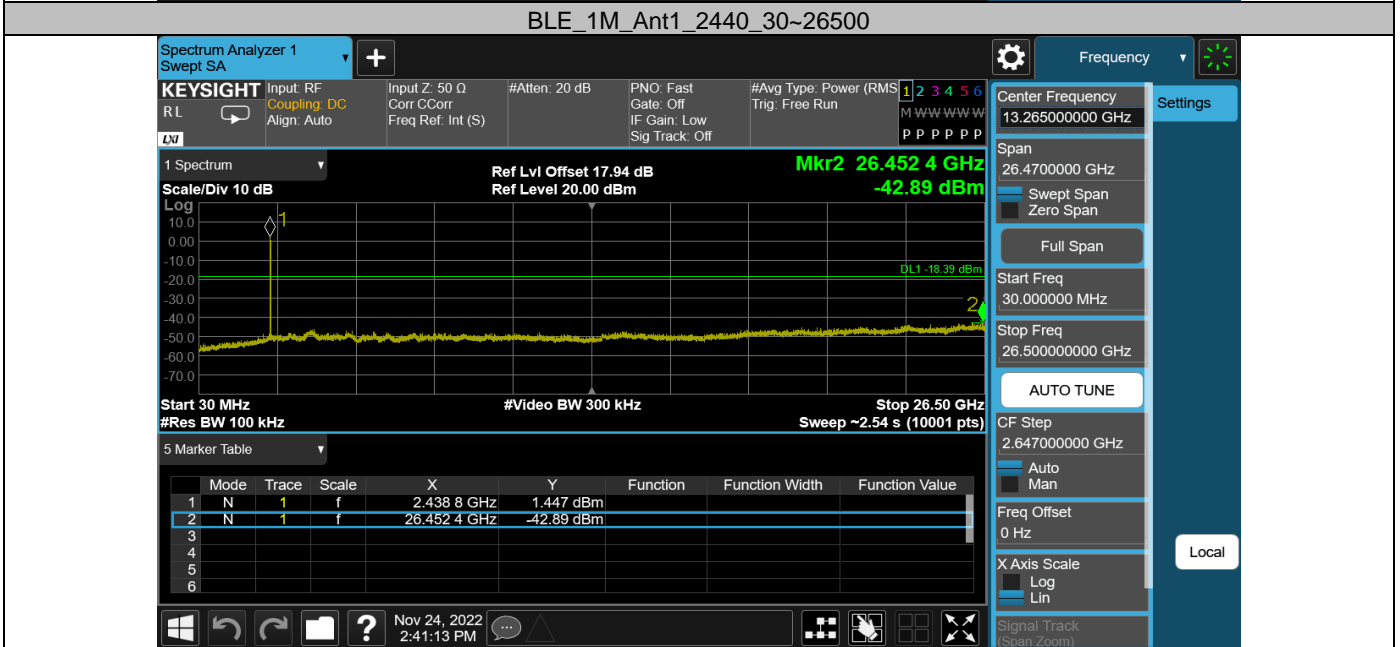

Test Graphs

Appendix G: Conducted Spurious Emission
Test Result

Test Mode	Antenna	Frequency[MHz]	Freq Range [MHz]	Ref Level [dBm]	Result [dBm]	Limit[dBm]	Verdict
BLE_1M	Ant1	2402	30~26500	2.04	-42.71	≤-17.96	PASS
		2440	30~26500	1.61	-42.89	≤-18.39	PASS
		2480	30~26500	1.52	-42.99	≤-18.48	PASS
BLE_2M	Ant1	2402	30~26500	1.59	-43.05	≤-18.41	PASS
		2440	30~26500	1.11	-42.46	≤-18.89	PASS
		2480	30~26500	0.93	-43.32	≤-19.07	PASS

Test Graphs

12. TEST SETUP PHOTO

Conducted Test

Radiated Test (Below 1GHz)

Radiated Test (Above 1GHz)

13. EUT PHOTO

External Photos
M/N: PARTY BOOM™ PLUS

External Photos
M/N: PARTY BOOM™ PLUS