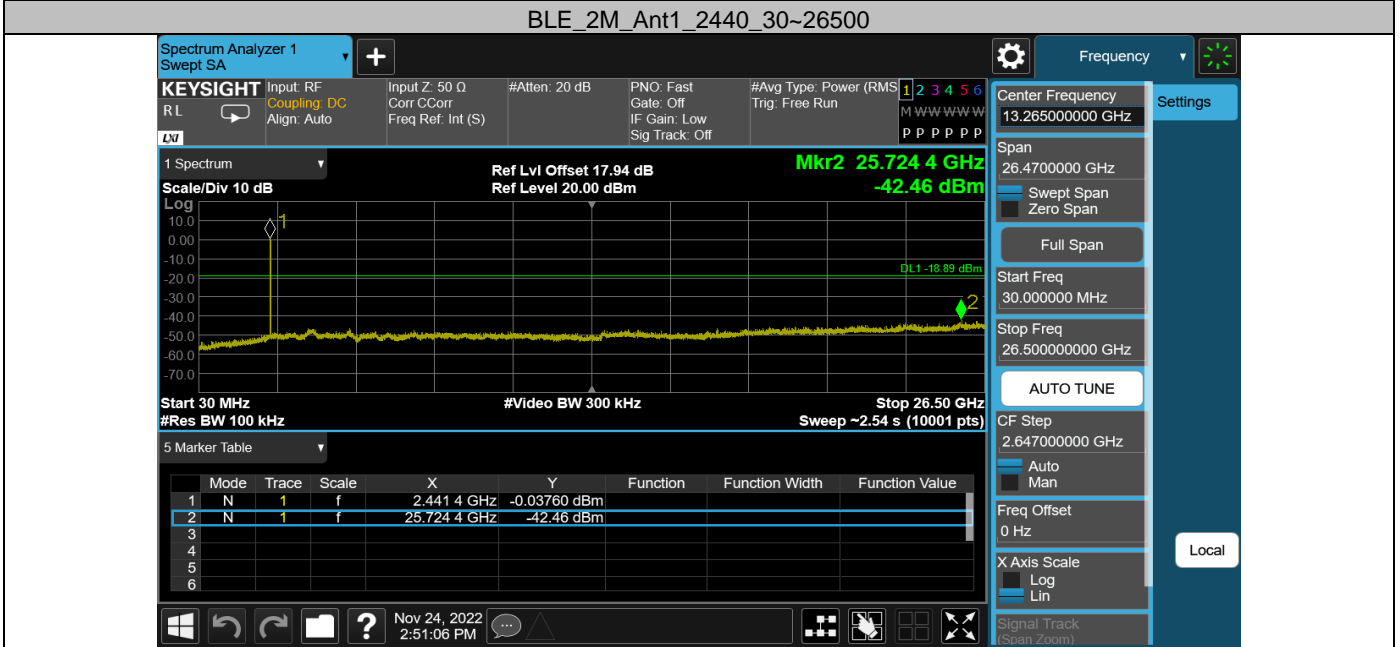

Test Graphs

Appendix F: Band edge measurements Test Result

Test Mode	Antenna	Ch Name	Frequency [MHz]	Ref Level [dBm]	Result [dBm]	Limit [dBm]	Verdict
BLE_1M	Ant1	Low	2402	2.04	-40.53	≤ -17.96	PASS
		High	2480	1.52	-40.23	≤ -18.48	PASS
BLE_2M	Ant1	Low	2402	1.59	-29.37	≤ -18.41	PASS
		High	2480	0.93	-40.41	≤ -19.07	PASS

Test Graphs

Appendix G: Conducted Spurious Emission
Test Result

Test Mode	Antenna	Frequency[MHz]	Freq Range [MHz]	Ref Level [dBm]	Result [dBm]	Limit[dBm]	Verdict
BLE_1M	Ant1	2402	30~26500	2.04	-42.71	≤-17.96	PASS
		2440	30~26500	1.61	-42.89	≤-18.39	PASS
		2480	30~26500	1.52	-42.99	≤-18.48	PASS
BLE_2M	Ant1	2402	30~26500	1.59	-43.05	≤-18.41	PASS
		2440	30~26500	1.11	-42.46	≤-18.89	PASS
		2480	30~26500	0.93	-43.32	≤-19.07	PASS

Test Graphs

12. TEST SETUP PHOTO

Conducted Test

Radiated Test (Below 1GHz)

Radiated Test (Above 1GHz)

13. EUT PHOTO

External Photos
M/N: PARTY BOOM™ PLUS

External Photos
M/N: PARTY BOOM™ PLUS