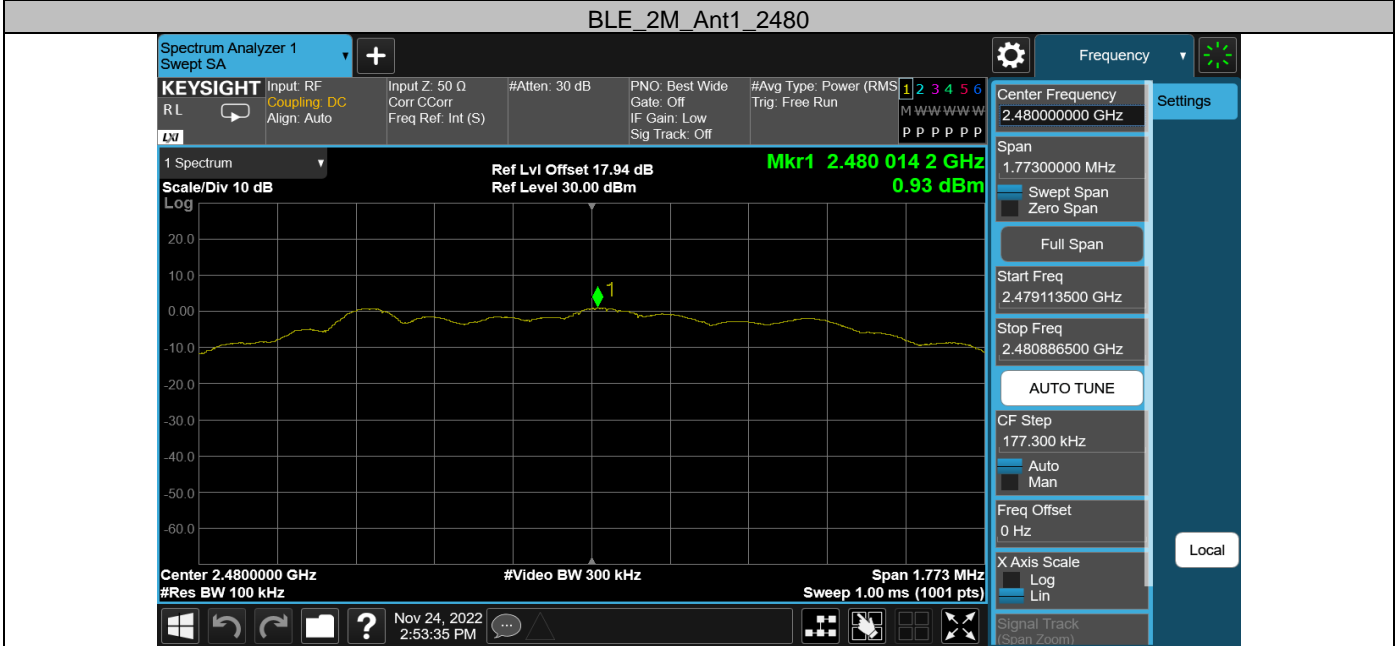

Test Graphs

**Appendix E: Reference level measurement
Test Result**

Test Mode	Antenna	Freq(MHz)	Max.Point[MHz]	Result[dBm]
BLE_1M	Ant1	2402	2402.24	2.04
		2440	2440.24	1.61
		2480	2480.24	1.52
BLE_2M	Ant1	2402	2402.02	1.59
		2440	2440.03	1.11
		2480	2480.01	0.93

Test Graphs

Appendix F: Band edge measurements Test Result

Test Mode	Antenna	Ch Name	Frequency [MHz]	Ref Level [dBm]	Result [dBm]	Limit [dBm]	Verdict
BLE_1M	Ant1	Low	2402	2.04	-40.53	≤ -17.96	PASS
		High	2480	1.52	-40.23	≤ -18.48	PASS
BLE_2M	Ant1	Low	2402	1.59	-29.37	≤ -18.41	PASS
		High	2480	0.93	-40.41	≤ -19.07	PASS

Test Graphs

Appendix G: Conducted Spurious Emission
Test Result

Test Mode	Antenna	Frequency[MHz]	Freq Range [MHz]	Ref Level [dBm]	Result [dBm]	Limit[dBm]	Verdict
BLE_1M	Ant1	2402	30~26500	2.04	-42.71	≤-17.96	PASS
		2440	30~26500	1.61	-42.89	≤-18.39	PASS
		2480	30~26500	1.52	-42.99	≤-18.48	PASS
BLE_2M	Ant1	2402	30~26500	1.59	-43.05	≤-18.41	PASS
		2440	30~26500	1.11	-42.46	≤-18.89	PASS
		2480	30~26500	0.93	-43.32	≤-19.07	PASS