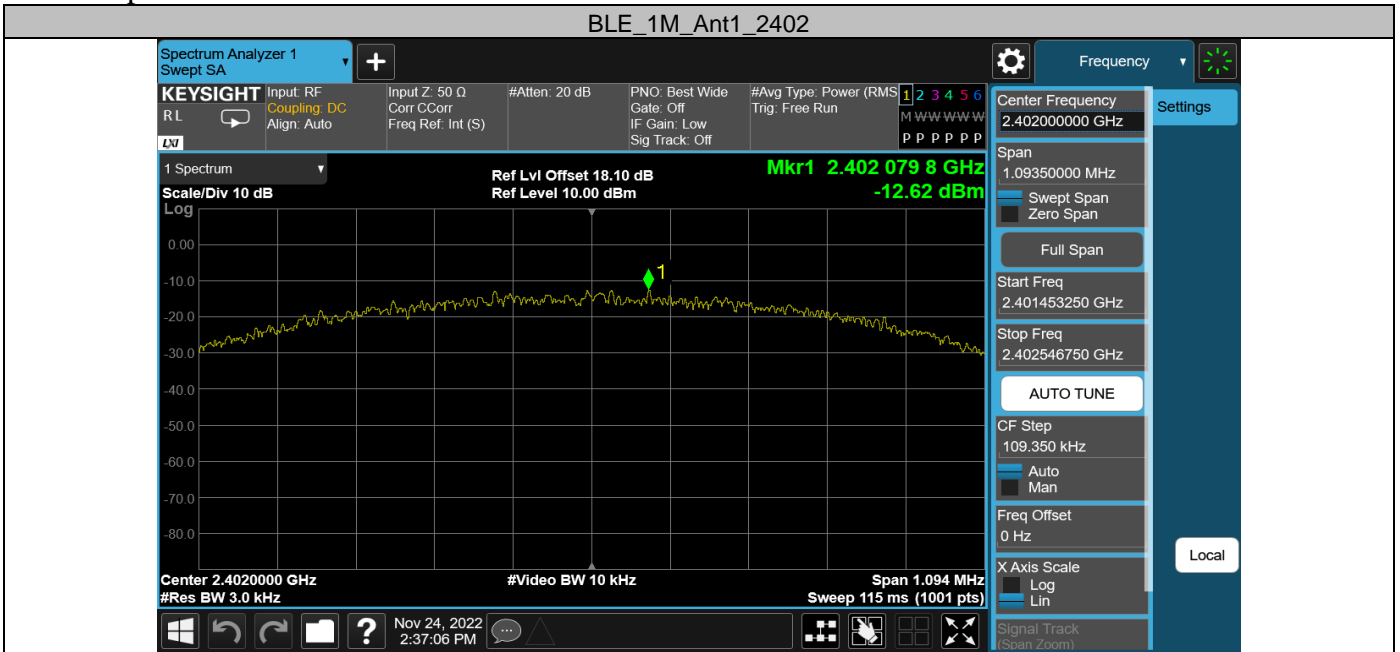

**Appendix D: Maximum power spectral density
Test Result**

Test Mode	Antenna	Frequency[MHz]	Result[dBm/3kHz]	Limit[dBm/3kHz]	Verdict
BLE_1M	Ant1	2402	-12.62	≤8.00	PASS
		2440	-12.9	≤8.00	PASS
		2480	-13.15	≤8.00	PASS
BLE_2M	Ant1	2402	-16.37	≤8.00	PASS
		2440	-16.84	≤8.00	PASS
		2480	-17.02	≤8.00	PASS

Test Graphs

**Appendix E: Reference level measurement
Test Result**

Test Mode	Antenna	Freq(MHz)	Max.Point[MHz]	Result[dBm]
BLE_1M	Ant1	2402	2402.24	2.04
		2440	2440.24	1.61
		2480	2480.24	1.52
BLE_2M	Ant1	2402	2402.02	1.59
		2440	2440.03	1.11
		2480	2480.01	0.93

Test Graphs

Appendix F: Band edge measurements Test Result

Test Mode	Antenna	Ch Name	Frequency [MHz]	Ref Level [dBm]	Result [dBm]	Limit [dBm]	Verdict
BLE_1M	Ant1	Low	2402	2.04	-40.53	≤ -17.96	PASS
		High	2480	1.52	-40.23	≤ -18.48	PASS
BLE_2M	Ant1	Low	2402	1.59	-29.37	≤ -18.41	PASS
		High	2480	0.93	-40.41	≤ -19.07	PASS