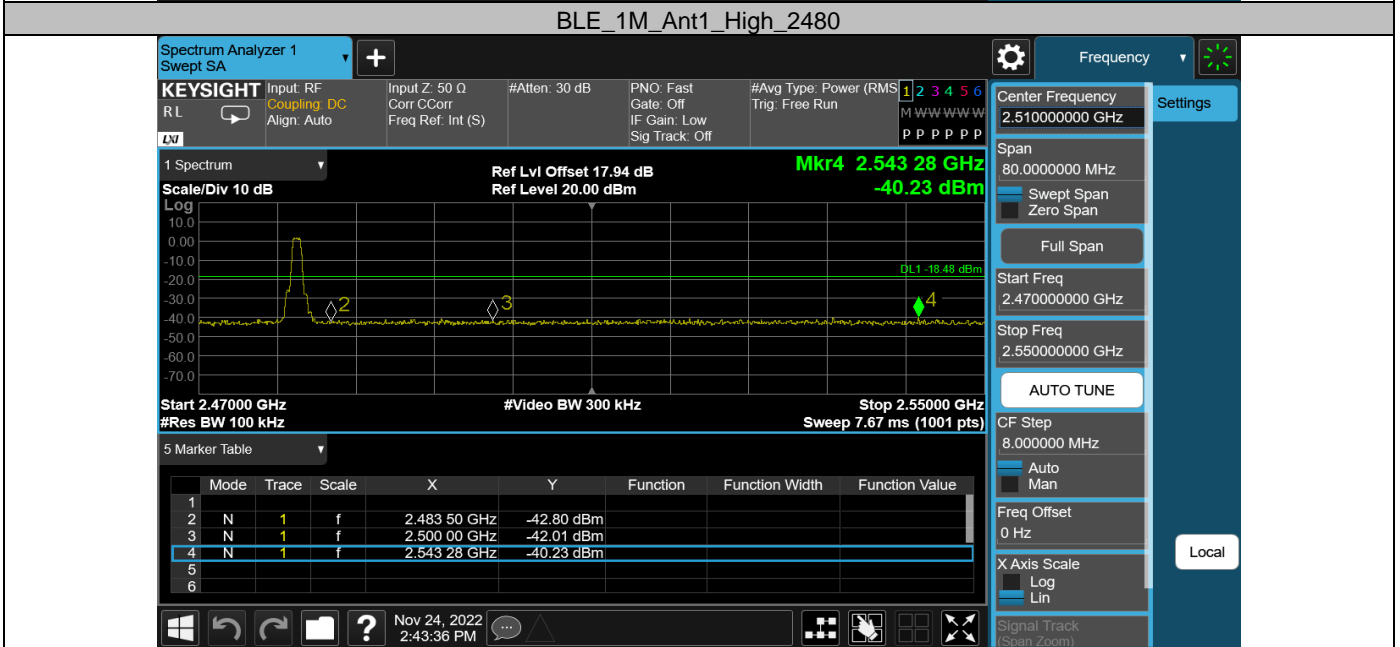

Test Graphs

**Appendix E: Reference level measurement
Test Result**

Test Mode	Antenna	Freq(MHz)	Max.Point[MHz]	Result[dBm]
BLE_1M	Ant1	2402	2402.24	2.04
		2440	2440.24	1.61
		2480	2480.24	1.52
BLE_2M	Ant1	2402	2402.02	1.59
		2440	2440.03	1.11
		2480	2480.01	0.93

Test Graphs

Appendix F: Band edge measurements Test Result

Test Mode	Antenna	Ch Name	Frequency [MHz]	Ref Level [dBm]	Result [dBm]	Limit [dBm]	Verdict
BLE_1M	Ant1	Low	2402	2.04	-40.53	≤ -17.96	PASS
		High	2480	1.52	-40.23	≤ -18.48	PASS
BLE_2M	Ant1	Low	2402	1.59	-29.37	≤ -18.41	PASS
		High	2480	0.93	-40.41	≤ -19.07	PASS

Test Graphs

Appendix G: Conducted Spurious Emission
Test Result

Test Mode	Antenna	Frequency[MHz]	Freq Range [MHz]	Ref Level [dBm]	Result [dBm]	Limit[dBm]	Verdict
BLE_1M	Ant1	2402	30~26500	2.04	-42.71	≤-17.96	PASS
		2440	30~26500	1.61	-42.89	≤-18.39	PASS
		2480	30~26500	1.52	-42.99	≤-18.48	PASS
BLE_2M	Ant1	2402	30~26500	1.59	-43.05	≤-18.41	PASS
		2440	30~26500	1.11	-42.46	≤-18.89	PASS
		2480	30~26500	0.93	-43.32	≤-19.07	PASS