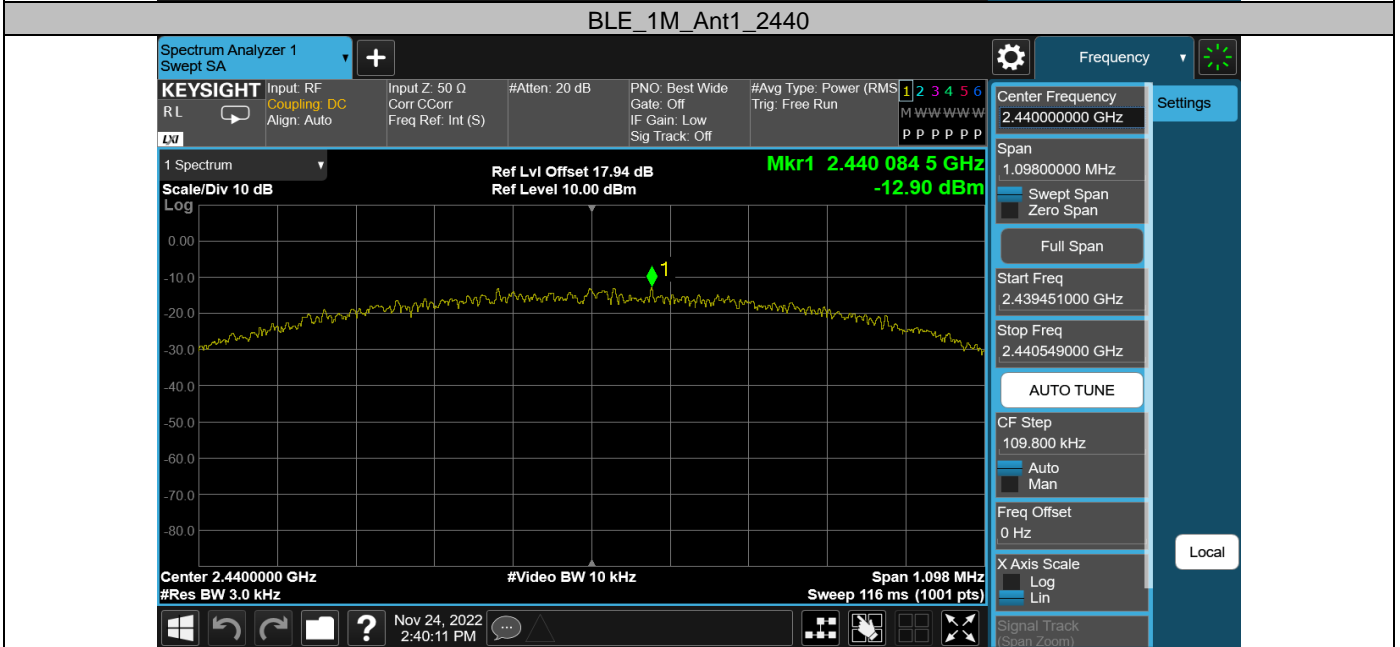

**Appendix D: Maximum power spectral density
Test Result**

Test Mode	Antenna	Frequency[MHz]	Result[dBm/3kHz]	Limit[dBm/3kHz]	Verdict
BLE_1M	Ant1	2402	-12.62	≤8.00	PASS
		2440	-12.9	≤8.00	PASS
		2480	-13.15	≤8.00	PASS
BLE_2M	Ant1	2402	-16.37	≤8.00	PASS
		2440	-16.84	≤8.00	PASS
		2480	-17.02	≤8.00	PASS

Test Graphs

**Appendix E: Reference level measurement
Test Result**

Test Mode	Antenna	Freq(MHz)	Max.Point[MHz]	Result[dBm]
BLE_1M	Ant1	2402	2402.24	2.04
		2440	2440.24	1.61
		2480	2480.24	1.52
BLE_2M	Ant1	2402	2402.02	1.59
		2440	2440.03	1.11
		2480	2480.01	0.93

Test Graphs

Appendix F: Band edge measurements Test Result

Test Mode	Antenna	Ch Name	Frequency [MHz]	Ref Level [dBm]	Result [dBm]	Limit [dBm]	Verdict
BLE_1M	Ant1	Low	2402	2.04	-40.53	≤ -17.96	PASS
		High	2480	1.52	-40.23	≤ -18.48	PASS
BLE_2M	Ant1	Low	2402	1.59	-29.37	≤ -18.41	PASS
		High	2480	0.93	-40.41	≤ -19.07	PASS