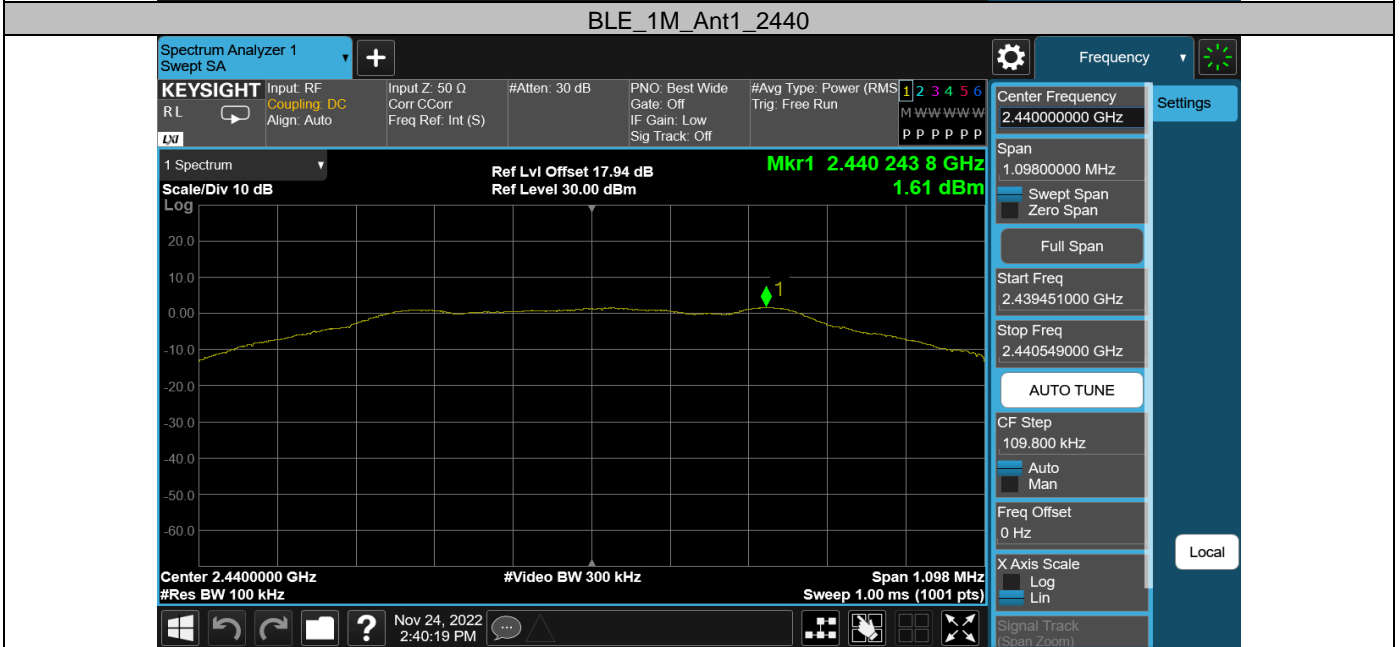

Test Graphs

**Appendix E: Reference level measurement
Test Result**

Test Mode	Antenna	Freq(MHz)	Max.Point[MHz]	Result[dBm]
BLE_1M	Ant1	2402	2402.24	2.04
		2440	2440.24	1.61
		2480	2480.24	1.52
BLE_2M	Ant1	2402	2402.02	1.59
		2440	2440.03	1.11
		2480	2480.01	0.93

Test Graphs

Appendix F: Band edge measurements Test Result

Test Mode	Antenna	Ch Name	Frequency [MHz]	Ref Level [dBm]	Result [dBm]	Limit [dBm]	Verdict
BLE_1M	Ant1	Low	2402	2.04	-40.53	≤ -17.96	PASS
		High	2480	1.52	-40.23	≤ -18.48	PASS
BLE_2M	Ant1	Low	2402	1.59	-29.37	≤ -18.41	PASS
		High	2480	0.93	-40.41	≤ -19.07	PASS

Test Graphs

Appendix G: Conducted Spurious Emission
Test Result

Test Mode	Antenna	Frequency[MHz]	Freq Range [MHz]	Ref Level [dBm]	Result [dBm]	Limit[dBm]	Verdict
BLE_1M	Ant1	2402	30~26500	2.04	-42.71	≤-17.96	PASS
		2440	30~26500	1.61	-42.89	≤-18.39	PASS
		2480	30~26500	1.52	-42.99	≤-18.48	PASS
BLE_2M	Ant1	2402	30~26500	1.59	-43.05	≤-18.41	PASS
		2440	30~26500	1.11	-42.46	≤-18.89	PASS
		2480	30~26500	0.93	-43.32	≤-19.07	PASS