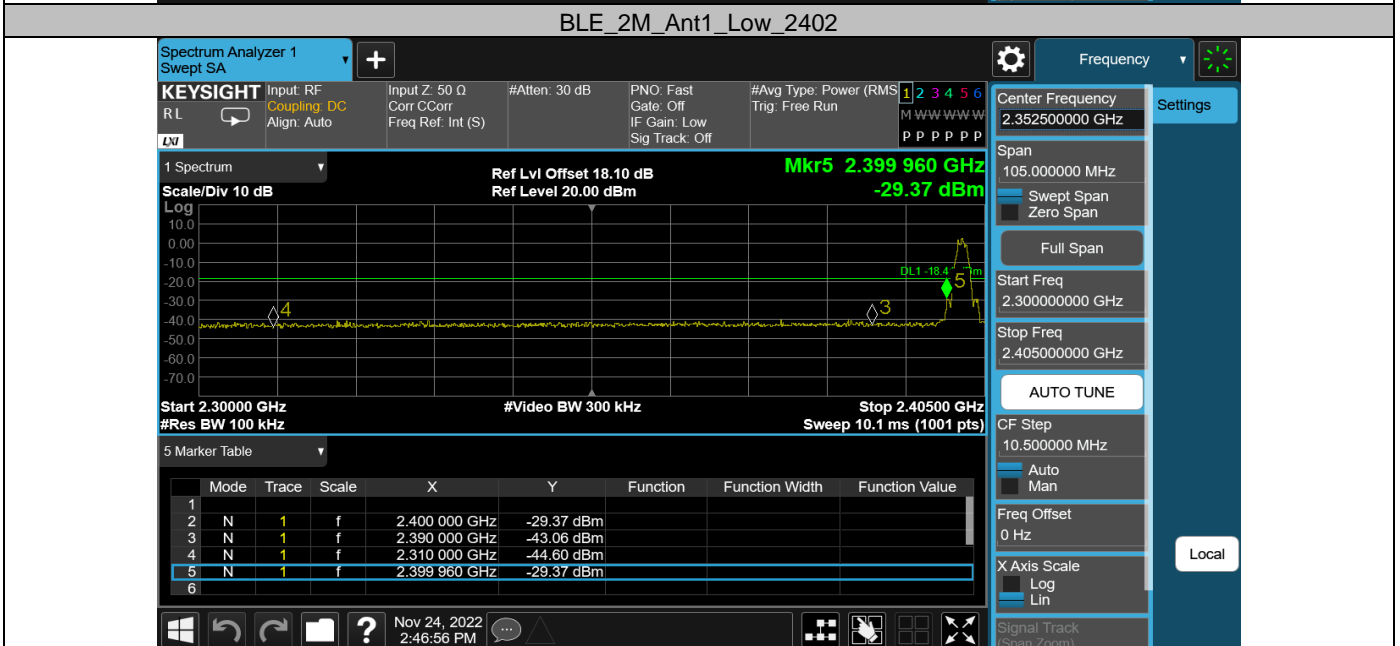

Test Graphs

**Appendix E: Reference level measurement
Test Result**

Test Mode	Antenna	Freq(MHz)	Max.Point[MHz]	Result[dBm]
BLE_1M	Ant1	2402	2402.24	2.04
		2440	2440.24	1.61
		2480	2480.24	1.52
BLE_2M	Ant1	2402	2402.02	1.59
		2440	2440.03	1.11
		2480	2480.01	0.93

Test Graphs

Appendix F: Band edge measurements Test Result

Test Mode	Antenna	Ch Name	Frequency [MHz]	Ref Level [dBm]	Result [dBm]	Limit [dBm]	Verdict
BLE_1M	Ant1	Low	2402	2.04	-40.53	≤ -17.96	PASS
		High	2480	1.52	-40.23	≤ -18.48	PASS
BLE_2M	Ant1	Low	2402	1.59	-29.37	≤ -18.41	PASS
		High	2480	0.93	-40.41	≤ -19.07	PASS

Test Graphs

Appendix G: Conducted Spurious Emission
Test Result

Test Mode	Antenna	Frequency[MHz]	Freq Range [MHz]	Ref Level [dBm]	Result [dBm]	Limit[dBm]	Verdict
BLE_1M	Ant1	2402	30~26500	2.04	-42.71	≤-17.96	PASS
		2440	30~26500	1.61	-42.89	≤-18.39	PASS
		2480	30~26500	1.52	-42.99	≤-18.48	PASS
BLE_2M	Ant1	2402	30~26500	1.59	-43.05	≤-18.41	PASS
		2440	30~26500	1.11	-42.46	≤-18.89	PASS
		2480	30~26500	0.93	-43.32	≤-19.07	PASS