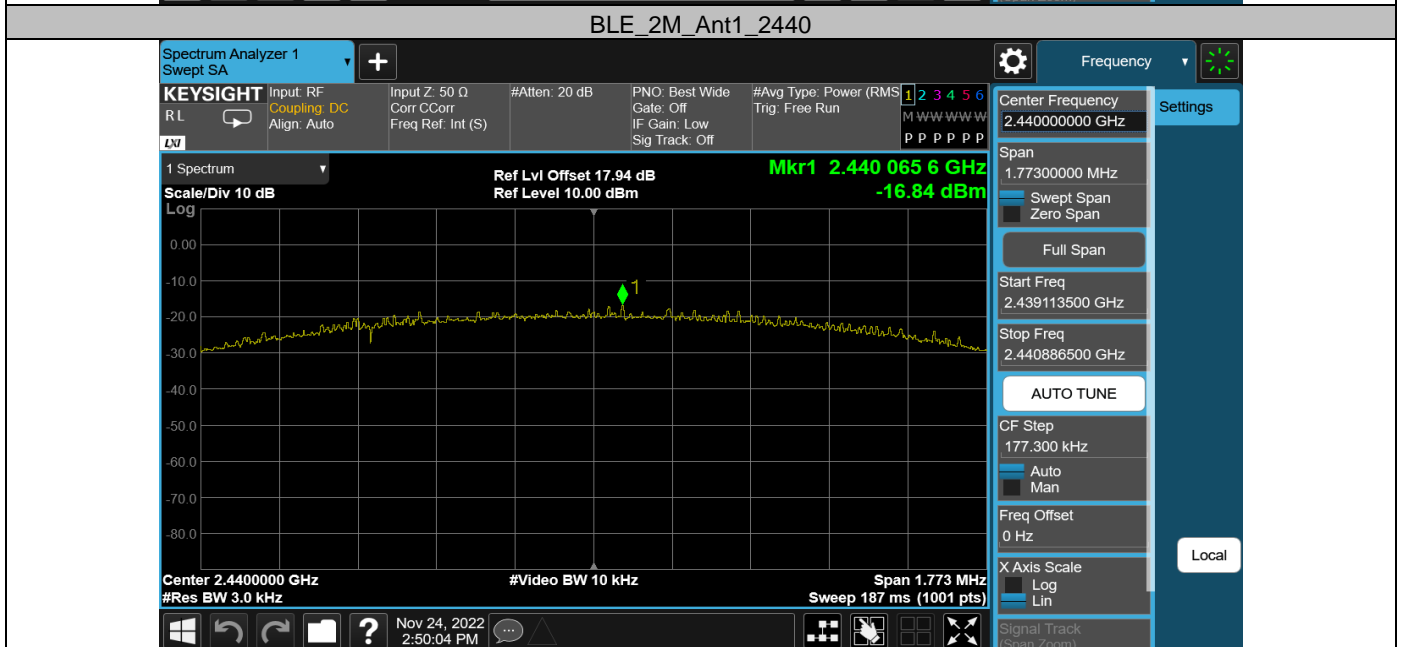

**Appendix D: Maximum power spectral density
Test Result**

Test Mode	Antenna	Frequency[MHz]	Result[dBm/3kHz]	Limit[dBm/3kHz]	Verdict
BLE_1M	Ant1	2402	-12.62	≤8.00	PASS
		2440	-12.9	≤8.00	PASS
		2480	-13.15	≤8.00	PASS
BLE_2M	Ant1	2402	-16.37	≤8.00	PASS
		2440	-16.84	≤8.00	PASS
		2480	-17.02	≤8.00	PASS

Test Graphs

**Appendix E: Reference level measurement
Test Result**

Test Mode	Antenna	Freq(MHz)	Max.Point[MHz]	Result[dBm]
BLE_1M	Ant1	2402	2402.24	2.04
		2440	2440.24	1.61
		2480	2480.24	1.52
BLE_2M	Ant1	2402	2402.02	1.59
		2440	2440.03	1.11
		2480	2480.01	0.93

Test Graphs

Appendix F: Band edge measurements Test Result

Test Mode	Antenna	Ch Name	Frequency [MHz]	Ref Level [dBm]	Result [dBm]	Limit [dBm]	Verdict
BLE_1M	Ant1	Low	2402	2.04	-40.53	≤ -17.96	PASS
		High	2480	1.52	-40.23	≤ -18.48	PASS
BLE_2M	Ant1	Low	2402	1.59	-29.37	≤ -18.41	PASS
		High	2480	0.93	-40.41	≤ -19.07	PASS