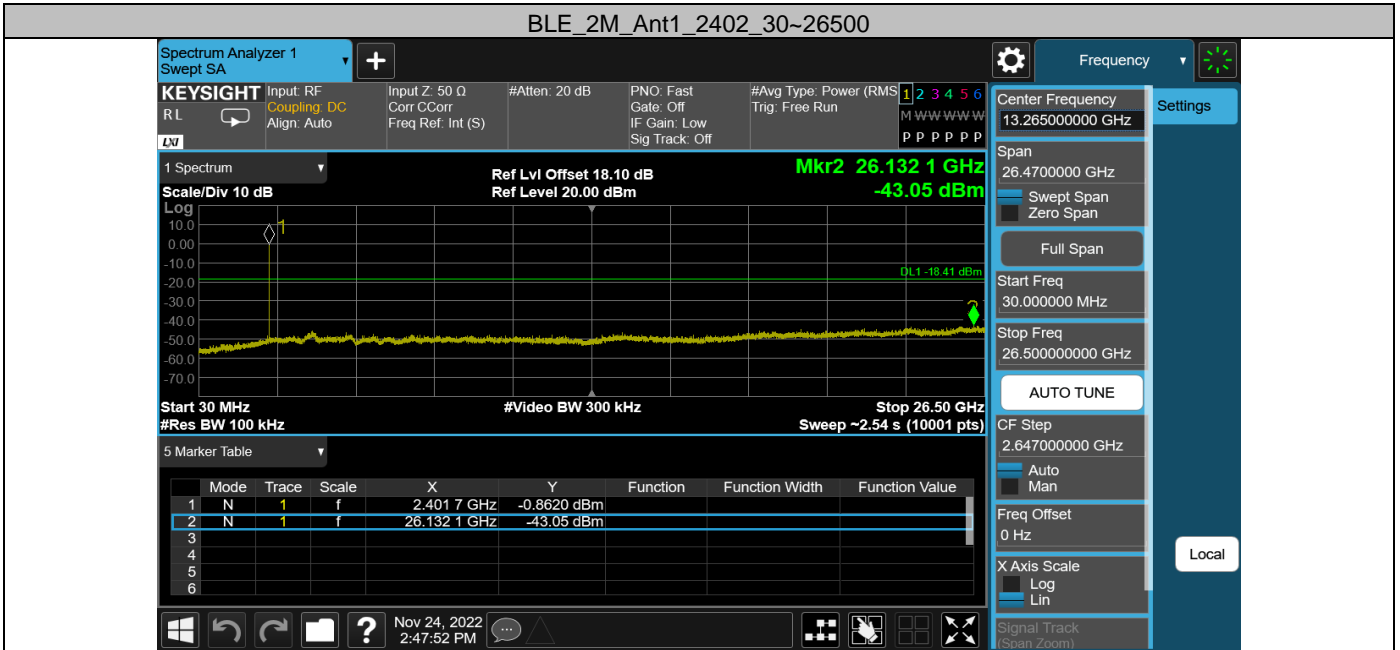

Test Graphs

Appendix G: Conducted Spurious Emission
Test Result

Test Mode	Antenna	Frequency[MHz]	Freq Range [MHz]	Ref Level [dBm]	Result [dBm]	Limit[dBm]	Verdict
BLE_1M	Ant1	2402	30~26500	2.04	-42.71	≤-17.96	PASS
		2440	30~26500	1.61	-42.89	≤-18.39	PASS
		2480	30~26500	1.52	-42.99	≤-18.48	PASS
BLE_2M	Ant1	2402	30~26500	1.59	-43.05	≤-18.41	PASS
		2440	30~26500	1.11	-42.46	≤-18.89	PASS
		2480	30~26500	0.93	-43.32	≤-19.07	PASS

Test Graphs

12. TEST SETUP PHOTO

Conducted Test

Radiated Test (Below 1GHz)

Radiated Test (Above 1GHz)

13. EUT PHOTO

External Photos
M/N: PARTY BOOM™ PLUS

External Photos
M/N: PARTY BOOM™ PLUS