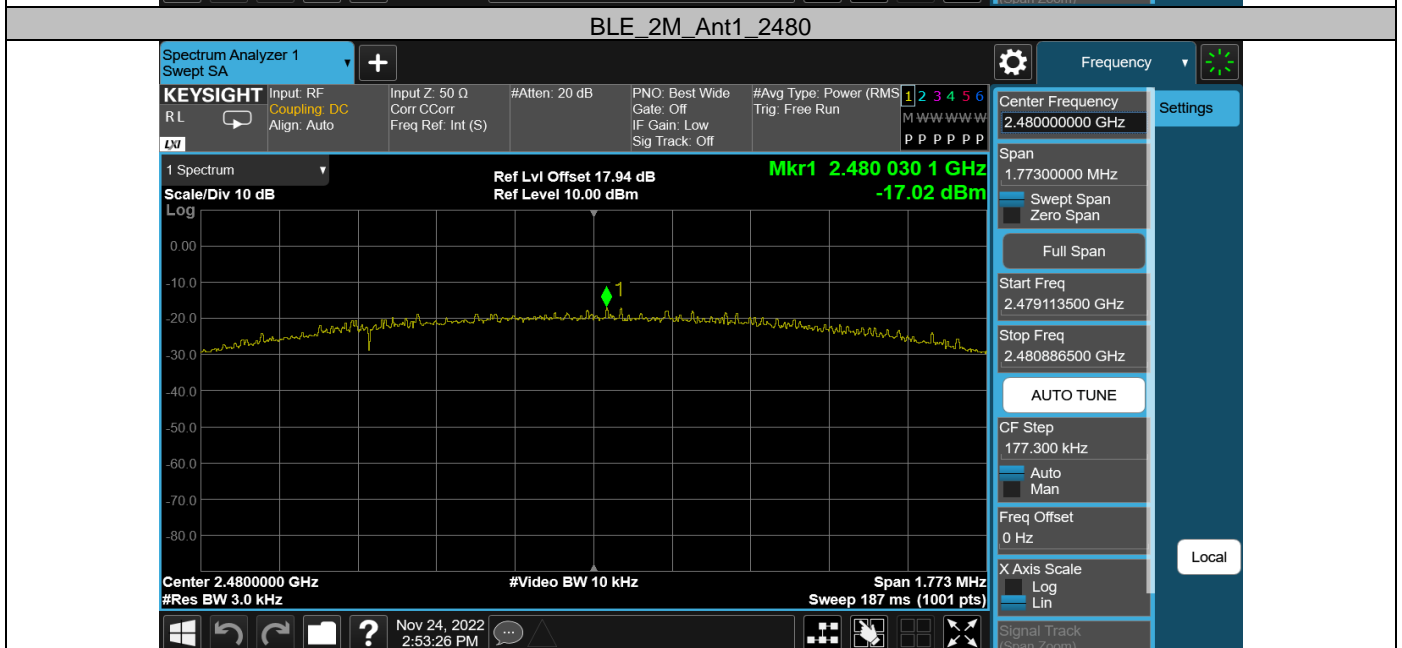

**Appendix D: Maximum power spectral density
Test Result**

Test Mode	Antenna	Frequency[MHz]	Result[dBm/3kHz]	Limit[dBm/3kHz]	Verdict
BLE_1M	Ant1	2402	-12.62	≤8.00	PASS
		2440	-12.9	≤8.00	PASS
		2480	-13.15	≤8.00	PASS
BLE_2M	Ant1	2402	-16.37	≤8.00	PASS
		2440	-16.84	≤8.00	PASS
		2480	-17.02	≤8.00	PASS

Test Graphs

**Appendix E: Reference level measurement
Test Result**

Test Mode	Antenna	Freq(MHz)	Max.Point[MHz]	Result[dBm]
BLE_1M	Ant1	2402	2402.24	2.04
		2440	2440.24	1.61
		2480	2480.24	1.52
BLE_2M	Ant1	2402	2402.02	1.59
		2440	2440.03	1.11
		2480	2480.01	0.93

Test Graphs

Appendix F: Band edge measurements Test Result

Test Mode	Antenna	Ch Name	Frequency [MHz]	Ref Level [dBm]	Result [dBm]	Limit [dBm]	Verdict
BLE_1M	Ant1	Low	2402	2.04	-40.53	≤ -17.96	PASS
		High	2480	1.52	-40.23	≤ -18.48	PASS
BLE_2M	Ant1	Low	2402	1.59	-29.37	≤ -18.41	PASS
		High	2480	0.93	-40.41	≤ -19.07	PASS