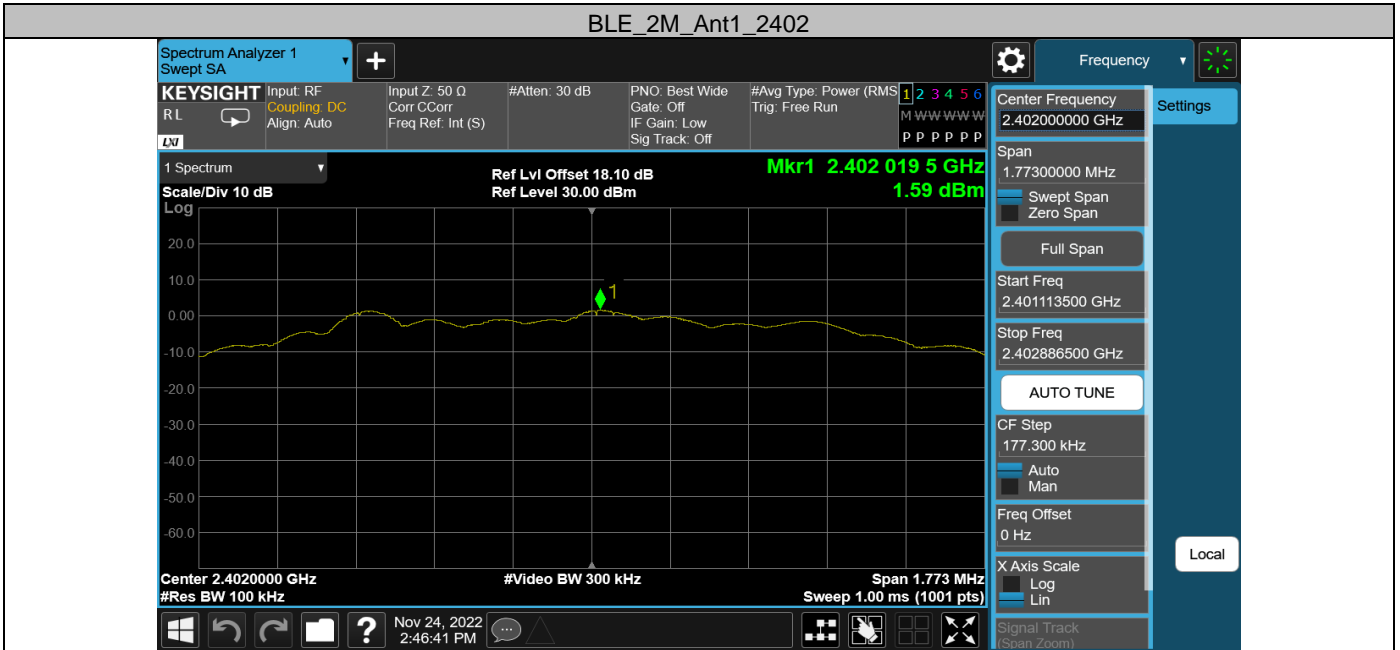

Test Graphs

**Appendix E: Reference level measurement
Test Result**

Test Mode	Antenna	Freq(MHz)	Max.Point[MHz]	Result[dBm]
BLE_1M	Ant1	2402	2402.24	2.04
		2440	2440.24	1.61
		2480	2480.24	1.52
BLE_2M	Ant1	2402	2402.02	1.59
		2440	2440.03	1.11
		2480	2480.01	0.93

Test Graphs

Appendix F: Band edge measurements Test Result

Test Mode	Antenna	Ch Name	Frequency [MHz]	Ref Level [dBm]	Result [dBm]	Limit [dBm]	Verdict
BLE_1M	Ant1	Low	2402	2.04	-40.53	≤ -17.96	PASS
		High	2480	1.52	-40.23	≤ -18.48	PASS
BLE_2M	Ant1	Low	2402	1.59	-29.37	≤ -18.41	PASS
		High	2480	0.93	-40.41	≤ -19.07	PASS

Test Graphs

Appendix G: Conducted Spurious Emission
Test Result

Test Mode	Antenna	Frequency[MHz]	Freq Range [MHz]	Ref Level [dBm]	Result [dBm]	Limit[dBm]	Verdict
BLE_1M	Ant1	2402	30~26500	2.04	-42.71	≤-17.96	PASS
		2440	30~26500	1.61	-42.89	≤-18.39	PASS
		2480	30~26500	1.52	-42.99	≤-18.48	PASS
BLE_2M	Ant1	2402	30~26500	1.59	-43.05	≤-18.41	PASS
		2440	30~26500	1.11	-42.46	≤-18.89	PASS
		2480	30~26500	0.93	-43.32	≤-19.07	PASS