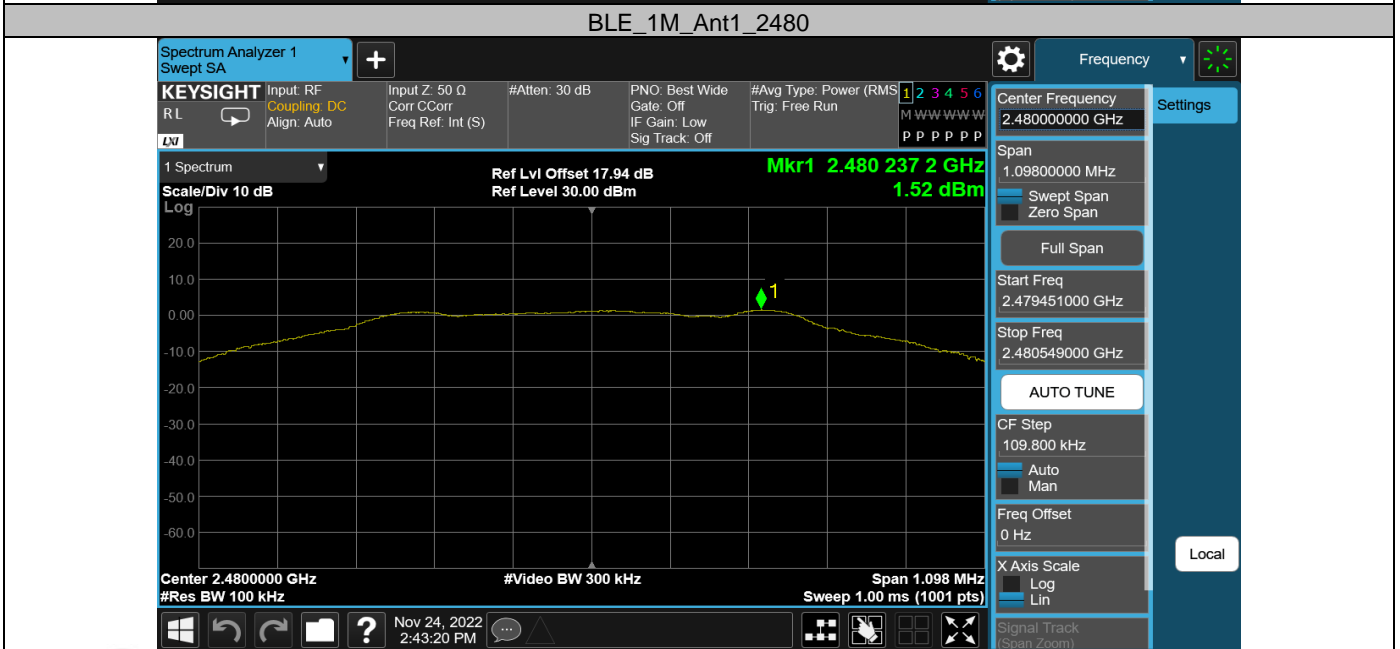

Test Graphs

**Appendix E: Reference level measurement
Test Result**

Test Mode	Antenna	Freq(MHz)	Max.Point[MHz]	Result[dBm]
BLE_1M	Ant1	2402	2402.24	2.04
		2440	2440.24	1.61
		2480	2480.24	1.52
BLE_2M	Ant1	2402	2402.02	1.59
		2440	2440.03	1.11
		2480	2480.01	0.93

Test Graphs

Appendix F: Band edge measurements Test Result

Test Mode	Antenna	Ch Name	Frequency [MHz]	Ref Level [dBm]	Result [dBm]	Limit [dBm]	Verdict
BLE_1M	Ant1	Low	2402	2.04	-40.53	≤ -17.96	PASS
		High	2480	1.52	-40.23	≤ -18.48	PASS
BLE_2M	Ant1	Low	2402	1.59	-29.37	≤ -18.41	PASS
		High	2480	0.93	-40.41	≤ -19.07	PASS

Test Graphs

Appendix G: Conducted Spurious Emission
Test Result

Test Mode	Antenna	Frequency[MHz]	Freq Range [MHz]	Ref Level [dBm]	Result [dBm]	Limit[dBm]	Verdict
BLE_1M	Ant1	2402	30~26500	2.04	-42.71	≤-17.96	PASS
		2440	30~26500	1.61	-42.89	≤-18.39	PASS
		2480	30~26500	1.52	-42.99	≤-18.48	PASS
BLE_2M	Ant1	2402	30~26500	1.59	-43.05	≤-18.41	PASS
		2440	30~26500	1.11	-42.46	≤-18.89	PASS
		2480	30~26500	0.93	-43.32	≤-19.07	PASS