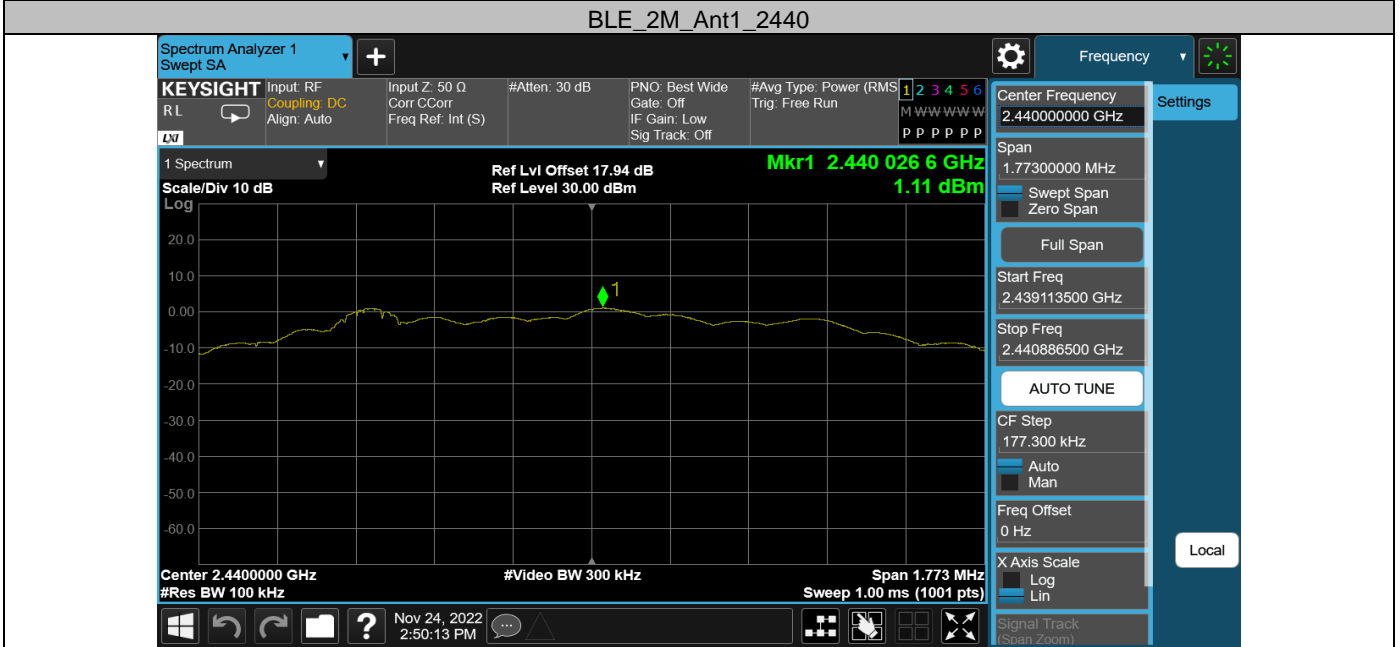

Test Graphs

**Appendix E: Reference level measurement
Test Result**

Test Mode	Antenna	Freq(MHz)	Max.Point[MHz]	Result[dBm]
BLE_1M	Ant1	2402	2402.24	2.04
		2440	2440.24	1.61
		2480	2480.24	1.52
BLE_2M	Ant1	2402	2402.02	1.59
		2440	2440.03	1.11
		2480	2480.01	0.93

Test Graphs

Appendix F: Band edge measurements Test Result

Test Mode	Antenna	Ch Name	Frequency [MHz]	Ref Level [dBm]	Result [dBm]	Limit [dBm]	Verdict
BLE_1M	Ant1	Low	2402	2.04	-40.53	≤ -17.96	PASS
		High	2480	1.52	-40.23	≤ -18.48	PASS
BLE_2M	Ant1	Low	2402	1.59	-29.37	≤ -18.41	PASS
		High	2480	0.93	-40.41	≤ -19.07	PASS

Test Graphs

Appendix G: Conducted Spurious Emission
Test Result

Test Mode	Antenna	Frequency[MHz]	Freq Range [MHz]	Ref Level [dBm]	Result [dBm]	Limit[dBm]	Verdict
BLE_1M	Ant1	2402	30~26500	2.04	-42.71	≤-17.96	PASS
		2440	30~26500	1.61	-42.89	≤-18.39	PASS
		2480	30~26500	1.52	-42.99	≤-18.48	PASS
BLE_2M	Ant1	2402	30~26500	1.59	-43.05	≤-18.41	PASS
		2440	30~26500	1.11	-42.46	≤-18.89	PASS
		2480	30~26500	0.93	-43.32	≤-19.07	PASS