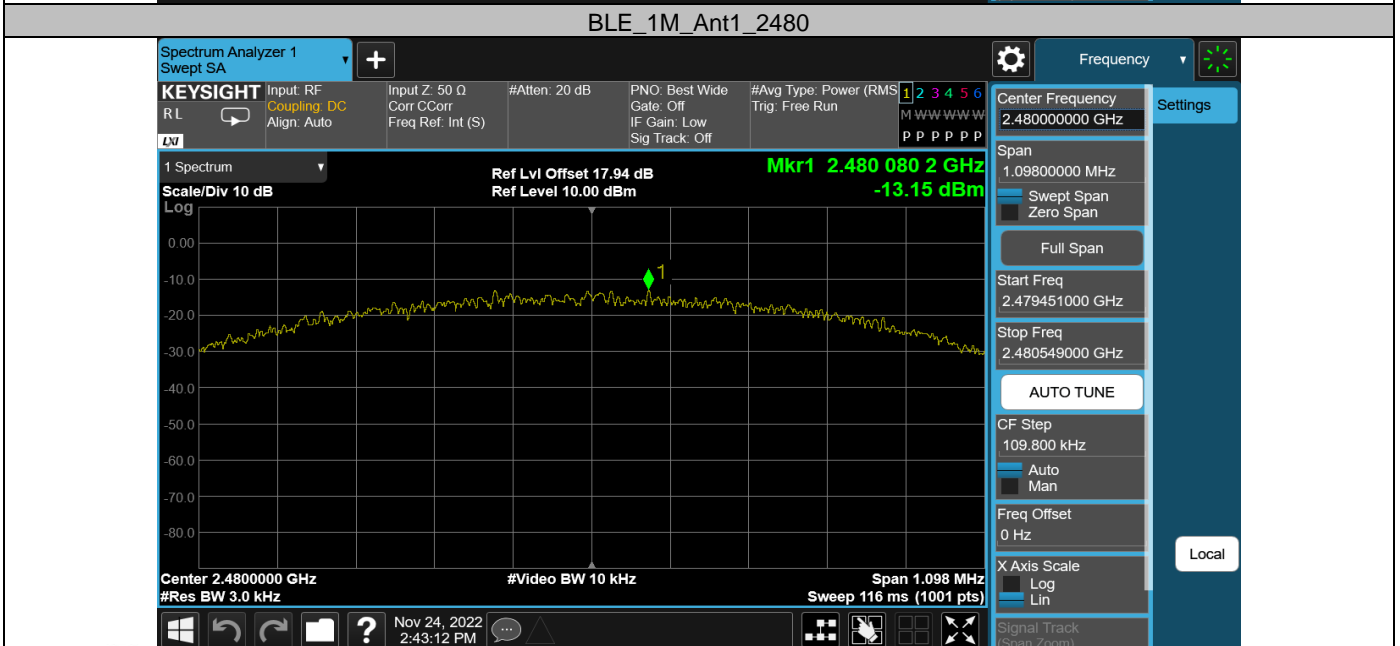

**Appendix D: Maximum power spectral density
Test Result**

Test Mode	Antenna	Frequency[MHz]	Result[dBm/3kHz]	Limit[dBm/3kHz]	Verdict
BLE_1M	Ant1	2402	-12.62	≤8.00	PASS
		2440	-12.9	≤8.00	PASS
		2480	-13.15	≤8.00	PASS
BLE_2M	Ant1	2402	-16.37	≤8.00	PASS
		2440	-16.84	≤8.00	PASS
		2480	-17.02	≤8.00	PASS

Test Graphs

**Appendix E: Reference level measurement
Test Result**

Test Mode	Antenna	Freq(MHz)	Max.Point[MHz]	Result[dBm]
BLE_1M	Ant1	2402	2402.24	2.04
		2440	2440.24	1.61
		2480	2480.24	1.52
BLE_2M	Ant1	2402	2402.02	1.59
		2440	2440.03	1.11
		2480	2480.01	0.93

Test Graphs

Appendix F: Band edge measurements Test Result

Test Mode	Antenna	Ch Name	Frequency [MHz]	Ref Level [dBm]	Result [dBm]	Limit [dBm]	Verdict
BLE_1M	Ant1	Low	2402	2.04	-40.53	≤ -17.96	PASS
		High	2480	1.52	-40.23	≤ -18.48	PASS
BLE_2M	Ant1	Low	2402	1.59	-29.37	≤ -18.41	PASS
		High	2480	0.93	-40.41	≤ -19.07	PASS