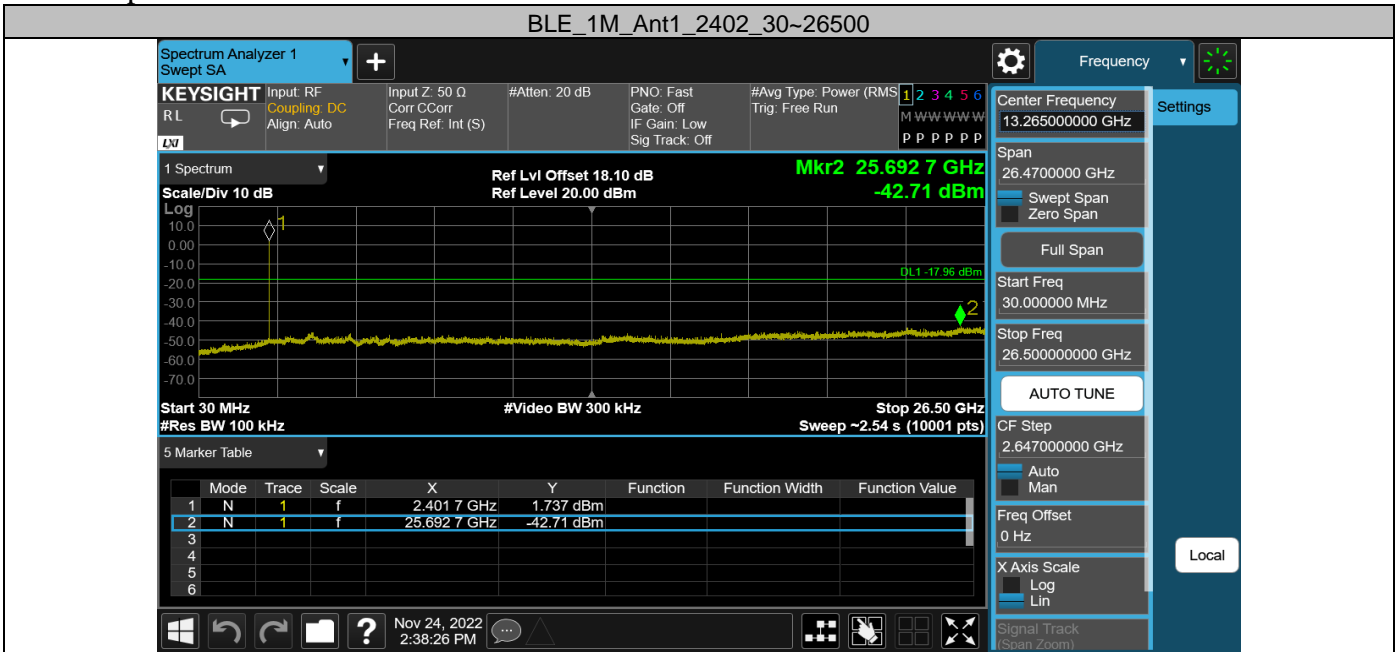

Test Graphs

Appendix G: Conducted Spurious Emission
Test Result

Test Mode	Antenna	Frequency[MHz]	Freq Range [MHz]	Ref Level [dBm]	Result [dBm]	Limit[dBm]	Verdict
BLE_1M	Ant1	2402	30~26500	2.04	-42.71	≤-17.96	PASS
		2440	30~26500	1.61	-42.89	≤-18.39	PASS
		2480	30~26500	1.52	-42.99	≤-18.48	PASS
BLE_2M	Ant1	2402	30~26500	1.59	-43.05	≤-18.41	PASS
		2440	30~26500	1.11	-42.46	≤-18.89	PASS
		2480	30~26500	0.93	-43.32	≤-19.07	PASS

Test Graphs

12. TEST SETUP PHOTO

Conducted Test

Radiated Test (Below 1GHz)

Radiated Test (Above 1GHz)

13. EUT PHOTO

External Photos
M/N: PARTY BOOM™ PLUS

External Photos
M/N: PARTY BOOM™ PLUS