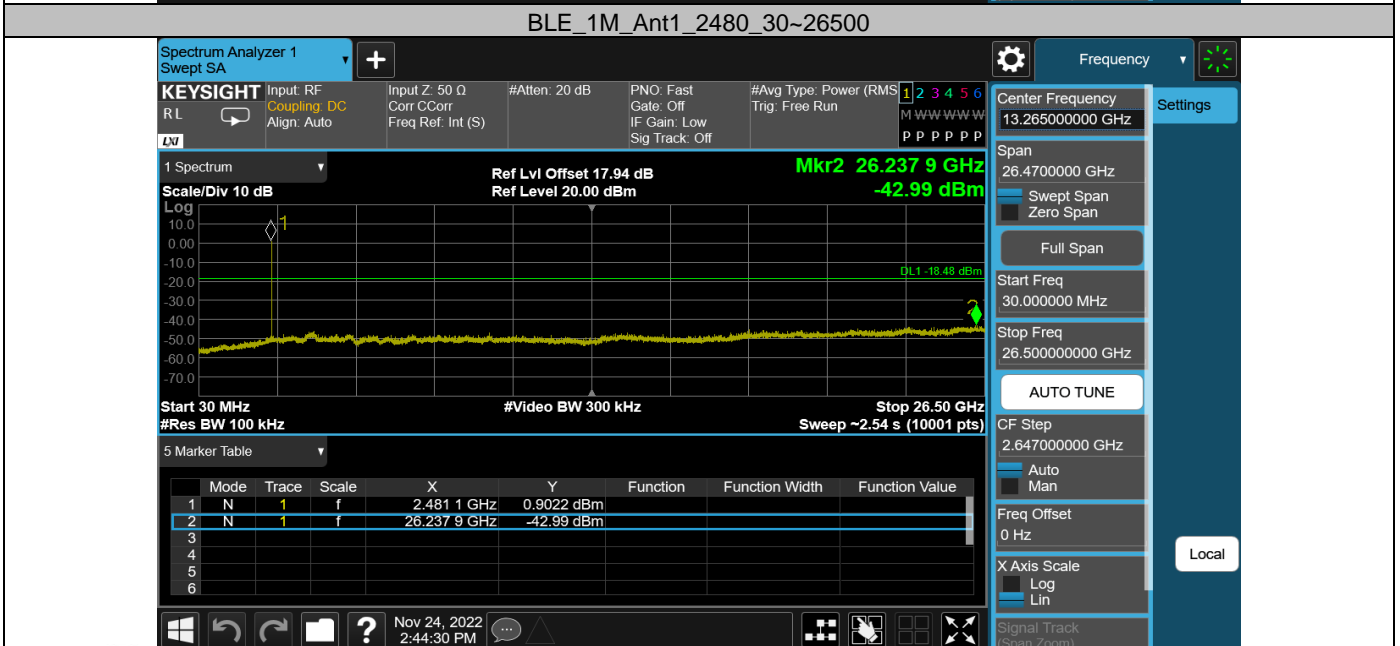

Test Graphs

Appendix F: Band edge measurements Test Result

Test Mode	Antenna	Ch Name	Frequency [MHz]	Ref Level [dBm]	Result [dBm]	Limit [dBm]	Verdict
BLE_1M	Ant1	Low	2402	2.04	-40.53	≤ -17.96	PASS
		High	2480	1.52	-40.23	≤ -18.48	PASS
BLE_2M	Ant1	Low	2402	1.59	-29.37	≤ -18.41	PASS
		High	2480	0.93	-40.41	≤ -19.07	PASS

Test Graphs

Appendix G: Conducted Spurious Emission
Test Result

Test Mode	Antenna	Frequency[MHz]	Freq Range [MHz]	Ref Level [dBm]	Result [dBm]	Limit[dBm]	Verdict
BLE_1M	Ant1	2402	30~26500	2.04	-42.71	≤-17.96	PASS
		2440	30~26500	1.61	-42.89	≤-18.39	PASS
		2480	30~26500	1.52	-42.99	≤-18.48	PASS
BLE_2M	Ant1	2402	30~26500	1.59	-43.05	≤-18.41	PASS
		2440	30~26500	1.11	-42.46	≤-18.89	PASS
		2480	30~26500	0.93	-43.32	≤-19.07	PASS

Test Graphs

12. TEST SETUP PHOTO

Conducted Test

Radiated Test (Below 1GHz)

Radiated Test (Above 1GHz)

13. EUT PHOTO

External Photos
M/N: PARTY BOOM™ PLUS

External Photos
M/N: PARTY BOOM™ PLUS