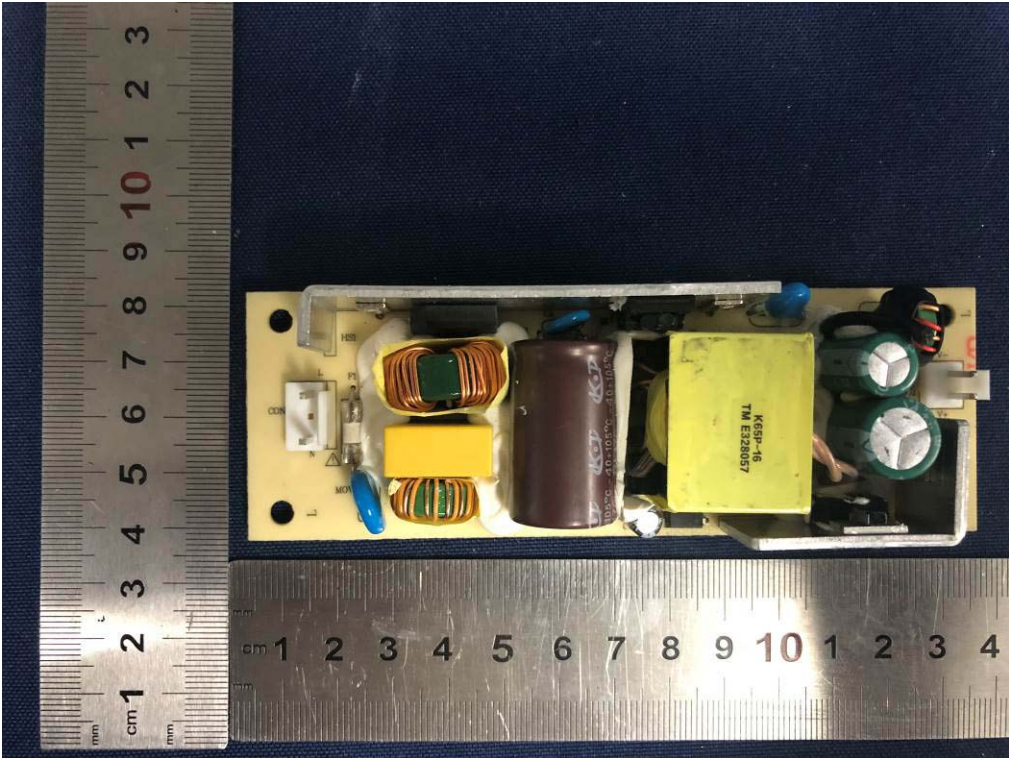

(Power board: Royal / BI67-160410-O5)

(Power board: Guanjin / K65P160410—X)

(Built-in Battery: Ritar / RT1270)

(Built-in Battery: Jia Hua / PL7-12)