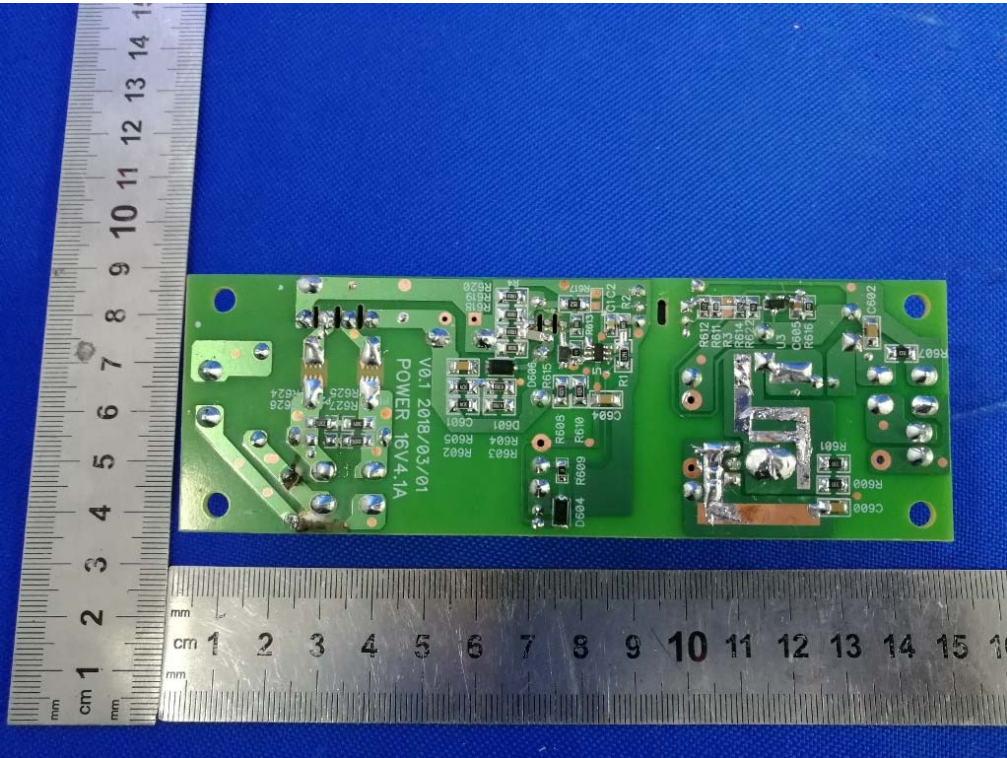

(Power board: INTEGRITY / CR011517)

(Power board: Guanjin / K65P160410-X2)

(Built-in Battery: Ritar / RT1270)

(Built-in Battery: Jia Hua / PL7-12)