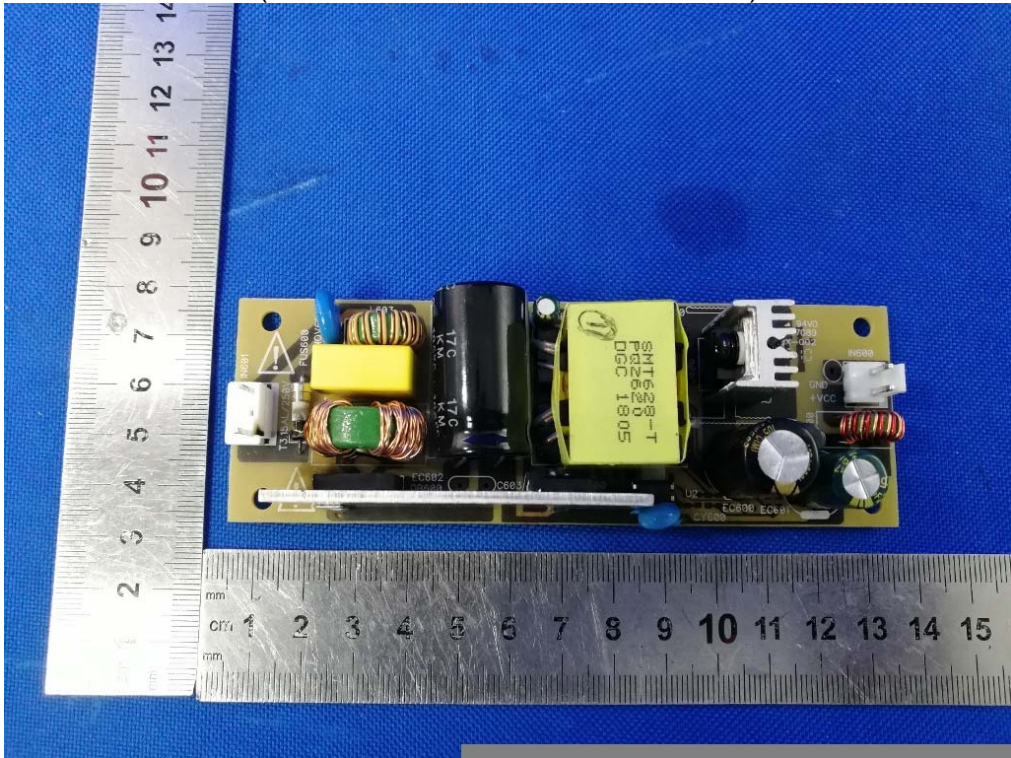

(Power board: INTEGRITY / CR011517)

(Power board: Guanjin / K65P160410-X2)

(Built-in Battery: Ritar / RT1270)

(Built-in Battery: Jia Hua / PL7-12)