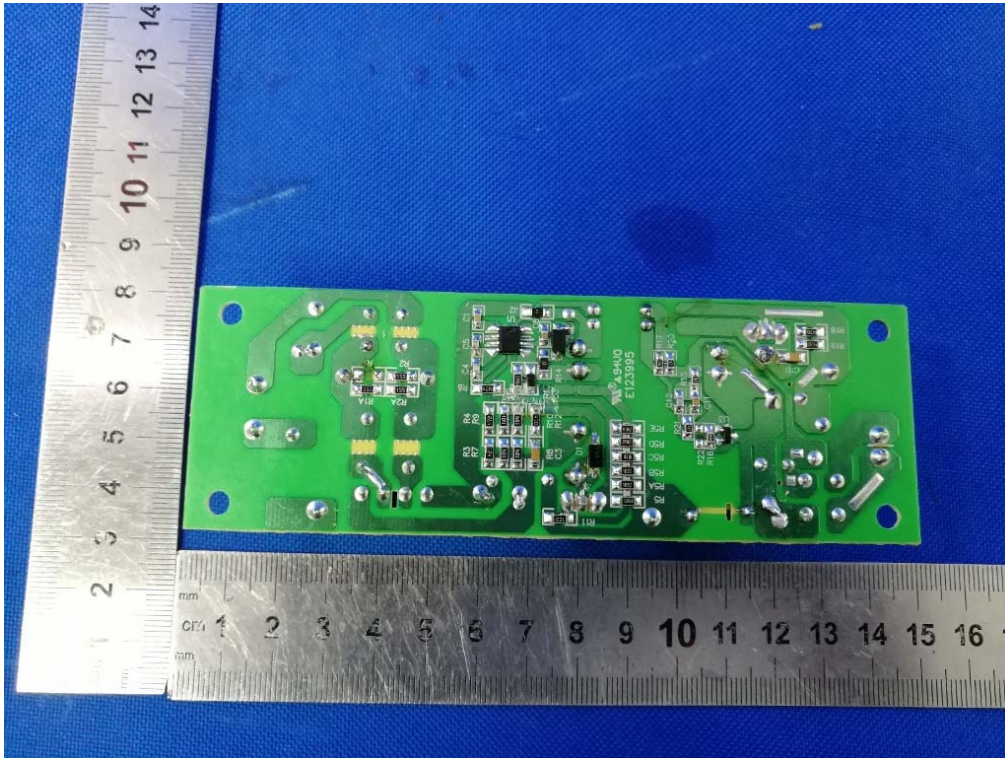

(Power board: INTEGRITY / CR011517)

(Power board: Guanjin / K65P160410-X2)

(Built-in Battery: Ritar / RT1270)

(Built-in Battery: Jia Hua / PL7-12)