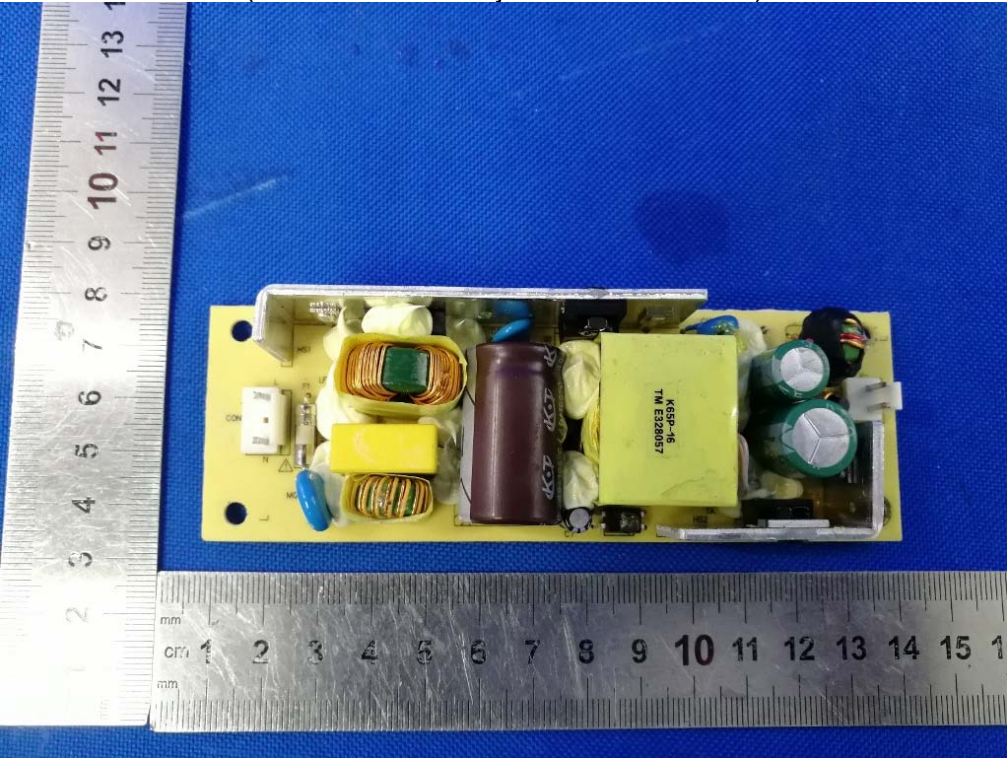

(Power board: INTEGRITY / CR011517)

(Power board: Guanjin / K65P160410-X2)

(Built-in Battery: Ritar / RT1270)

(Built-in Battery: Jia Hua / PL7-12)