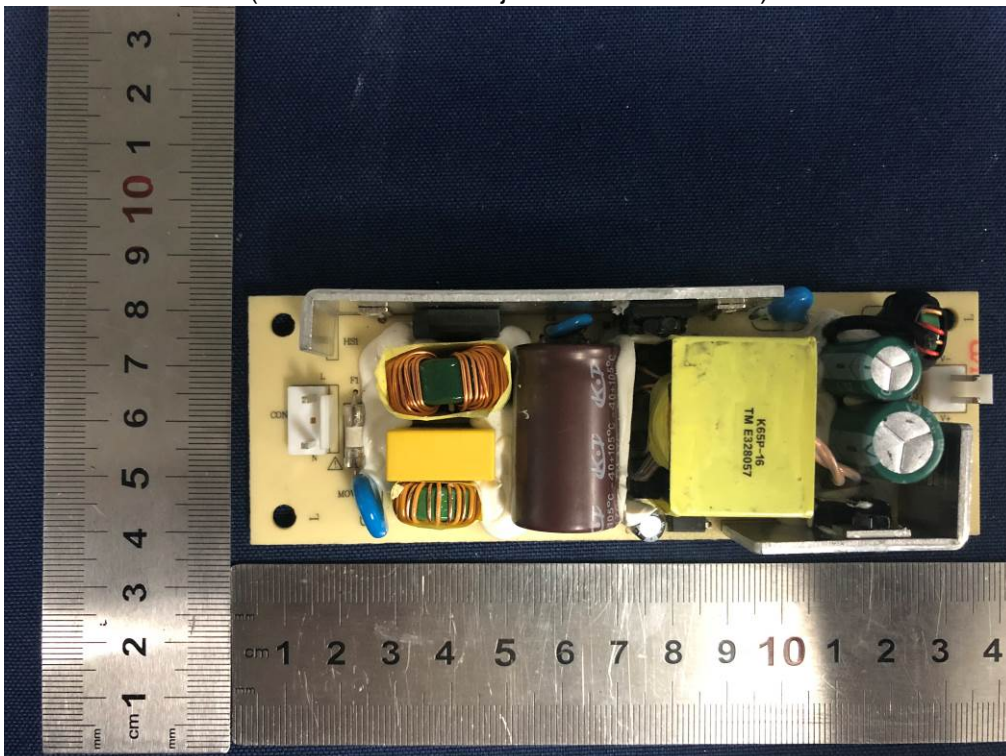

(Power board: Royal / BI67-160410-O5)

(Power board: Guanjin / K65P160410—X)

(Built-in Battery: Ritar / RT1270)

(Built-in Battery: Jia Hua / PL7-12)