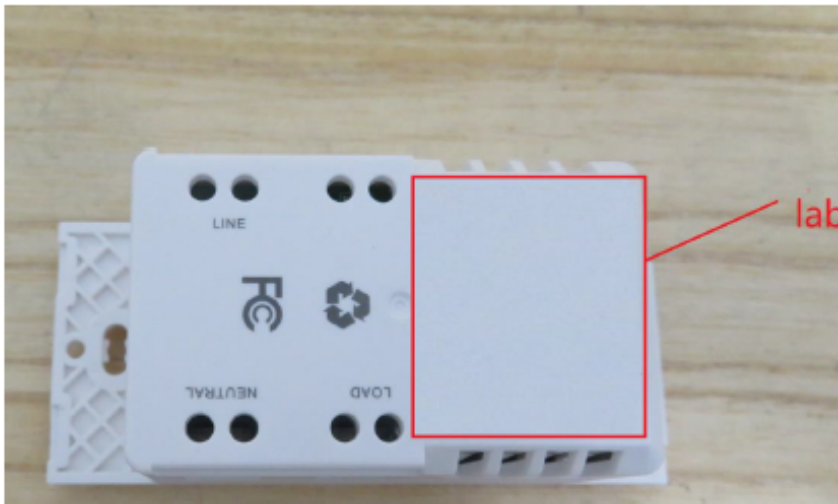

label:

HDA11FWB

120V~ 60Hz

LED 100W CFL 100W INC 200W

FCC ID: 2AB2QHDA11FWB

LEEDARSON

label location