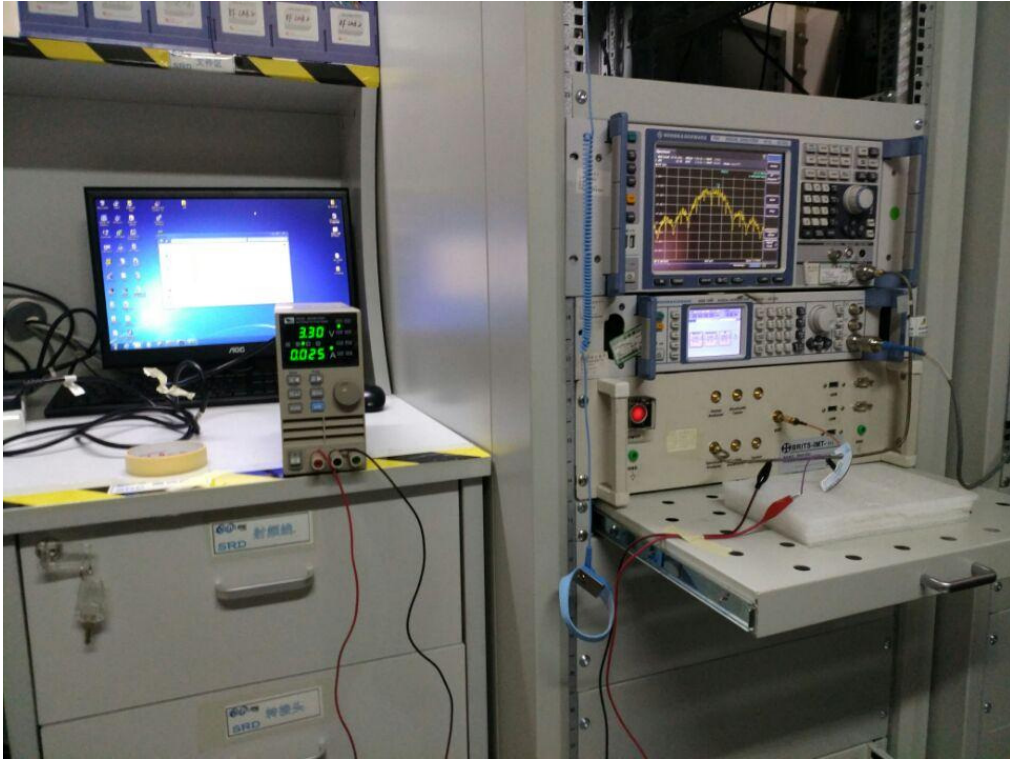

ANNEX B TEST SETUP PHOTOS

1 Radiated Test Photo

Below 30MHz

30 MHz-1 GHz

Close-up

Above 1GHz

Close-up

2 Conducted Test Photo

Conducted Test

3 Conducted Emission

Conducted Emission Test

Conducted Emission Test