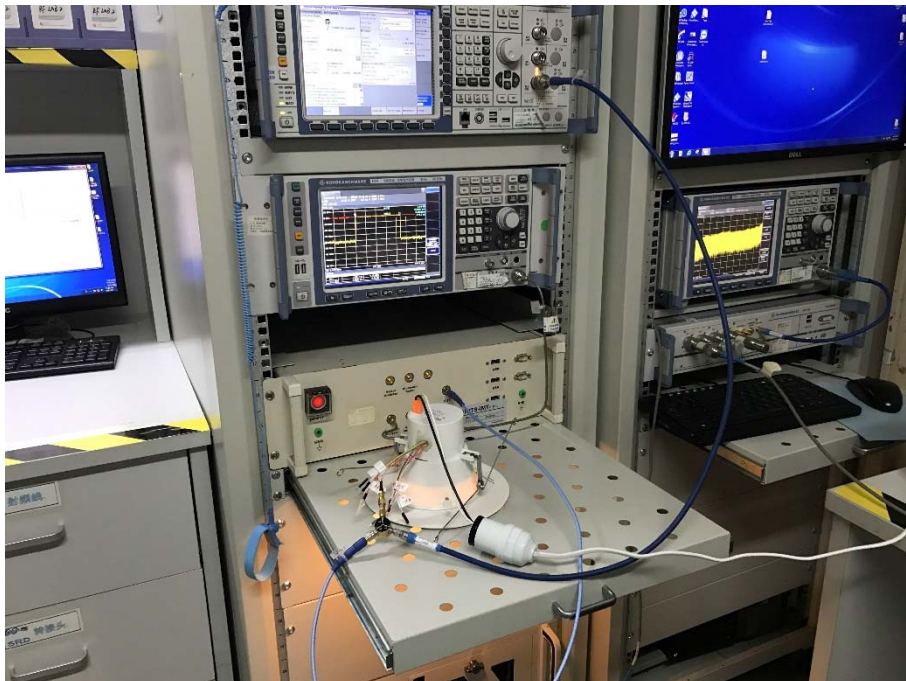

ANNEX B TEST SETUP PHOTOS

1 Radiated Test Photo

Below 30MHz

30 MHz-1 GHz

30 MHz-1 GHz (Close-up)

Above 1GHz

Above 1GHz (Close-up)

2 Conducted Test Photo

Conducted Test

3 Conducted Emission

Conducted Emission Test 1

Conducted Emission Test 2