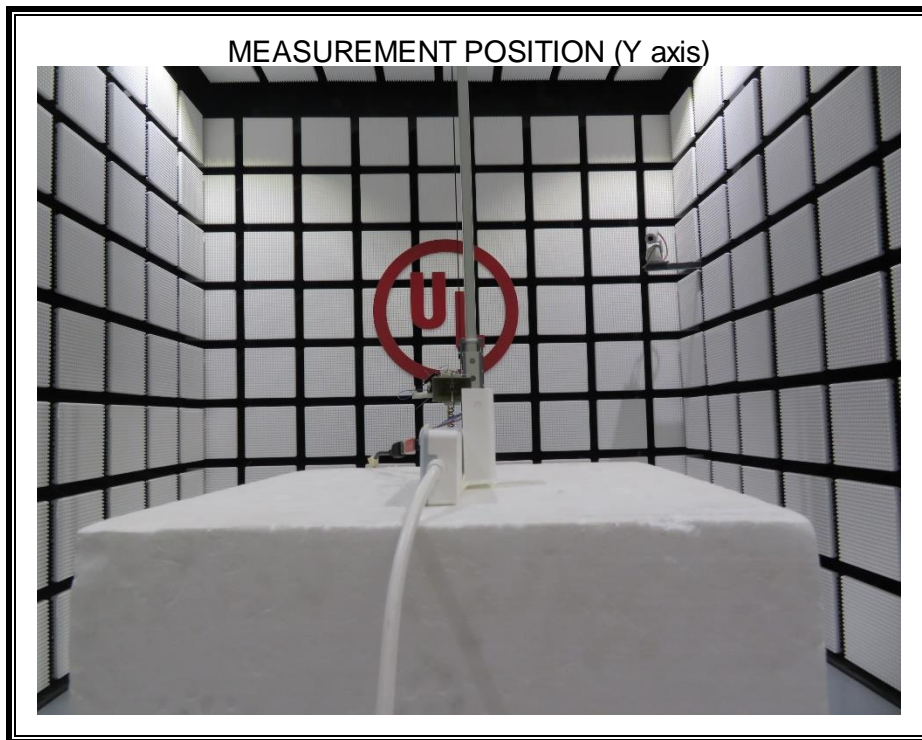

Appendix II

Setup Photographs

RADIATED RF MEASUREMENT SETUP (ABOVE 1 GHz)

MEASUREMENT POSITION (Z axis)

RADIATED RF MEASUREMENT SETUP (30MHz~1GHz)

AC POWER LINE CONDUCTED EMISSIONS

RADIATED RF MEASUREMENT SETUP (Below 30MHz)