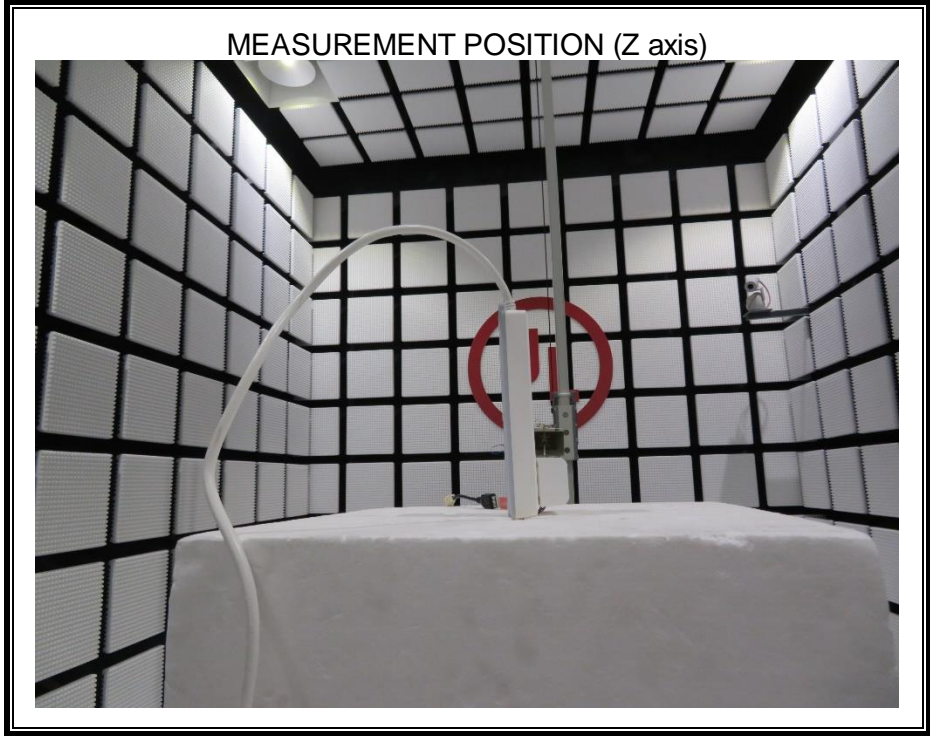

Appendix II

Setup Photographs

RADIATED RF MEASUREMENT SETUP (ABOVE 1 GHz)

MEASUREMENT POSITION (Z axis)

RADIATED RF MEASUREMENT SETUP (30MHz~1GHz)

AC POWER LINE CONDUCTED EMISSIONS

RADIATED RF MEASUREMENT SETUP (Below 30MHz)