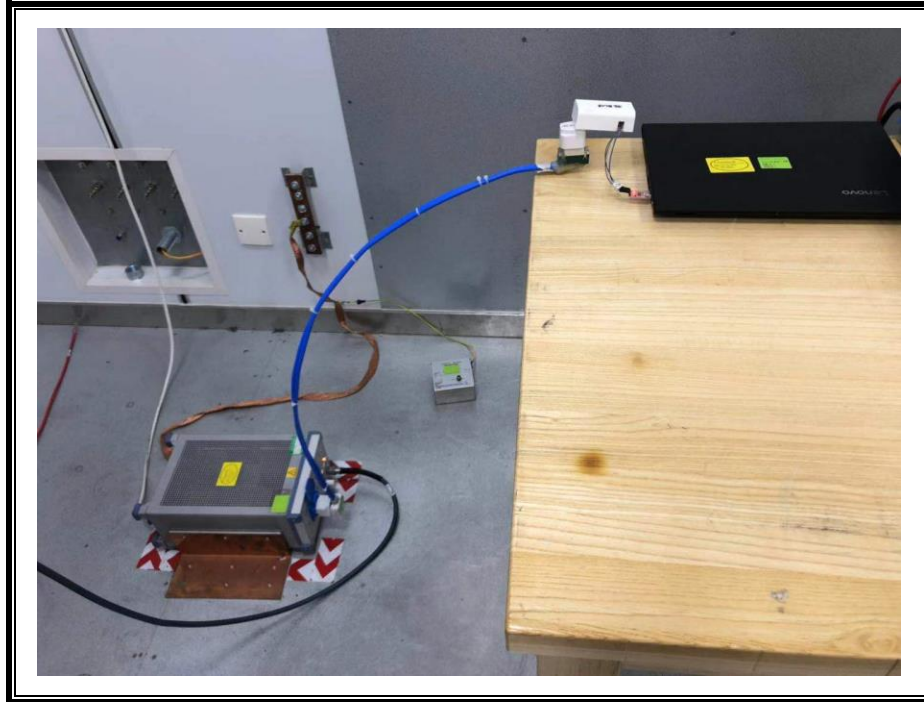

Appendix II

Setup Photographs

RADIATED RF MEASUREMENT SETUP (ABOVE 1 GHz)

MEASUREMENT POSITION (Z axis)

RADIATED RF MEASUREMENT SETUP (30MHz~1GHz)

AC POWER LINE CONDUCTED EMISSIONS

RADIATED RF MEASUREMENT SETUP (Below 30MHz)