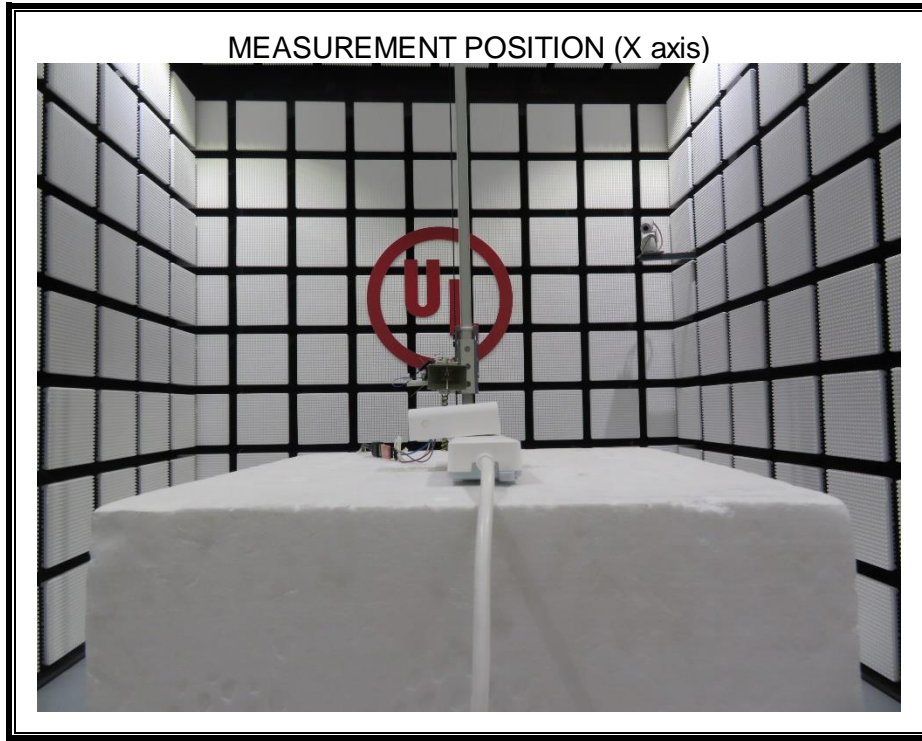

Appendix II

Setup Photographs

RADIATED RF MEASUREMENT SETUP (ABOVE 1 GHz)

MEASUREMENT POSITION (Z axis)

RADIATED RF MEASUREMENT SETUP (30MHz~1GHz)

AC POWER LINE CONDUCTED EMISSIONS

RADIATED RF MEASUREMENT SETUP (Below 30MHz)