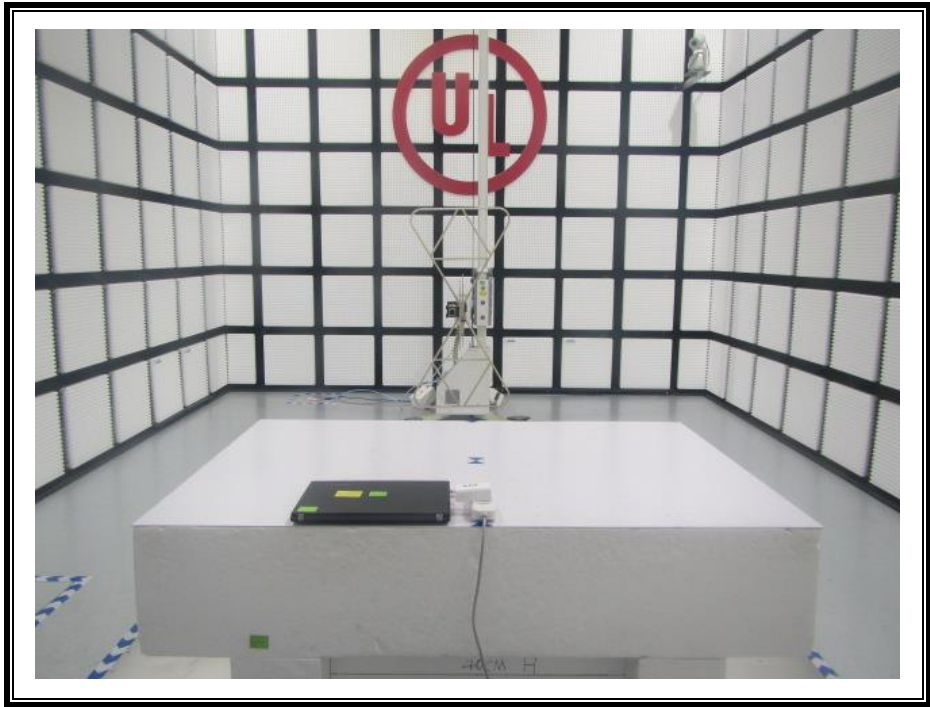

Appendix II

Setup Photographs

RADIATED RF MEASUREMENT SETUP (ABOVE 1 GHz)

MEASUREMENT POSITION (Z axis)

RADIATED RF MEASUREMENT SETUP (30MHz~1GHz)

AC POWER LINE CONDUCTED EMISSIONS

RADIATED RF MEASUREMENT SETUP (Below 30MHz)