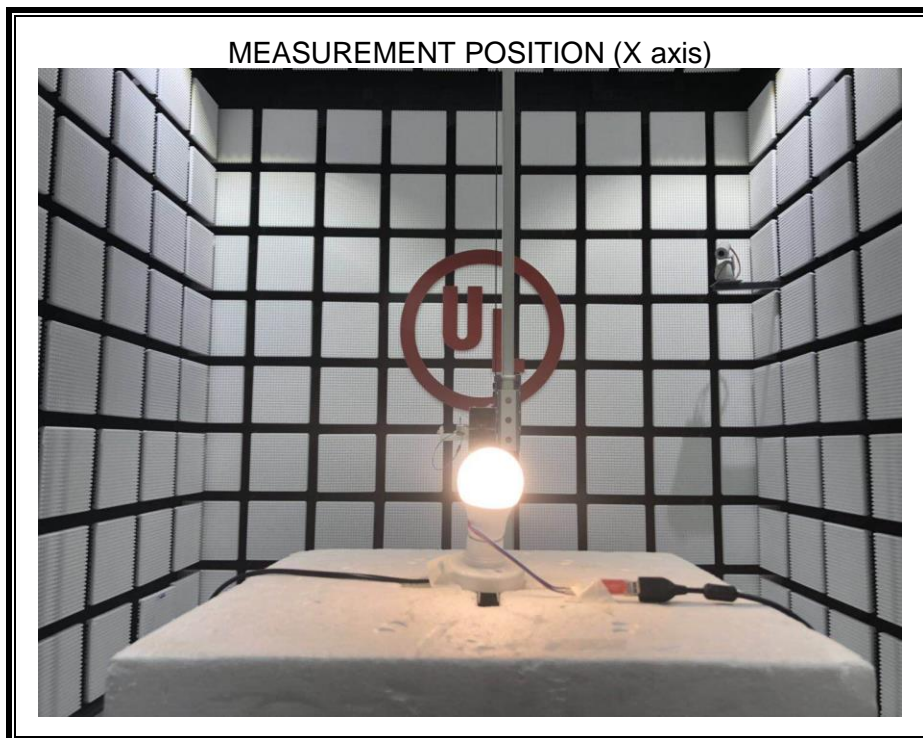

# **Setup Photographs**

RADIATED RF MEASUREMENT SETUP (ABOVE 1 GHz)

MEASUREMENT POSITION (Y axis)

MEASUREMENT POSITION (Z axis)

RADIATED RF MEASUREMENT SETUP (30MHz~1GHz)

RADIATED RF MEASUREMENT SETUP (Below 30MHz)

POWERLINE CONDUCTED EMISSIONS MEASUREMENT SETUP