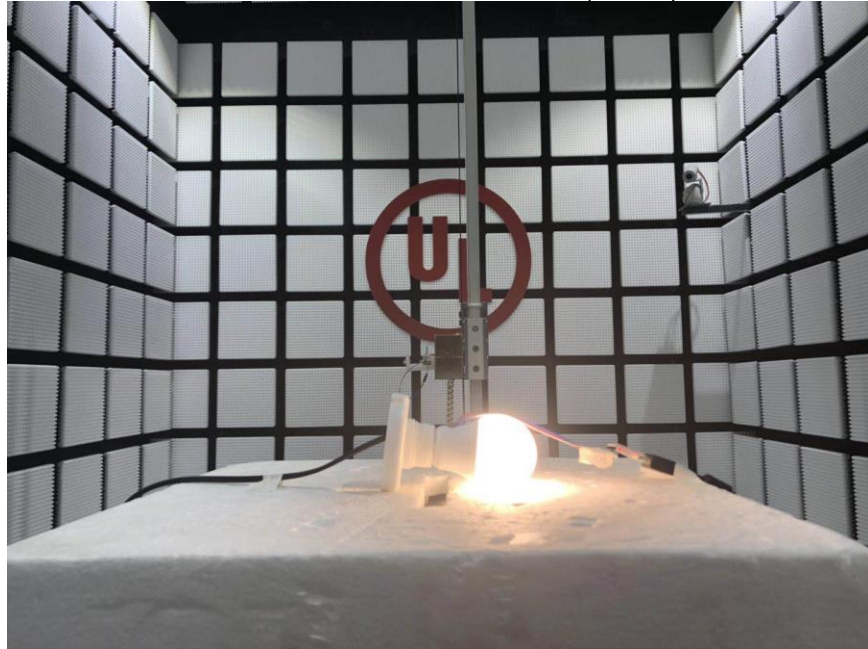

# **Setup Photographs**

RADIATED RF MEASUREMENT SETUP (ABOVE 1 GHz)

MEASUREMENT POSITION (Y axis)

MEASUREMENT POSITION (Z axis)

RADIATED RF MEASUREMENT SETUP (30MHz~1GHz)

RADIATED RF MEASUREMENT SETUP (Below 30MHz)

POWERLINE CONDUCTED EMISSIONS MEASUREMENT SETUP