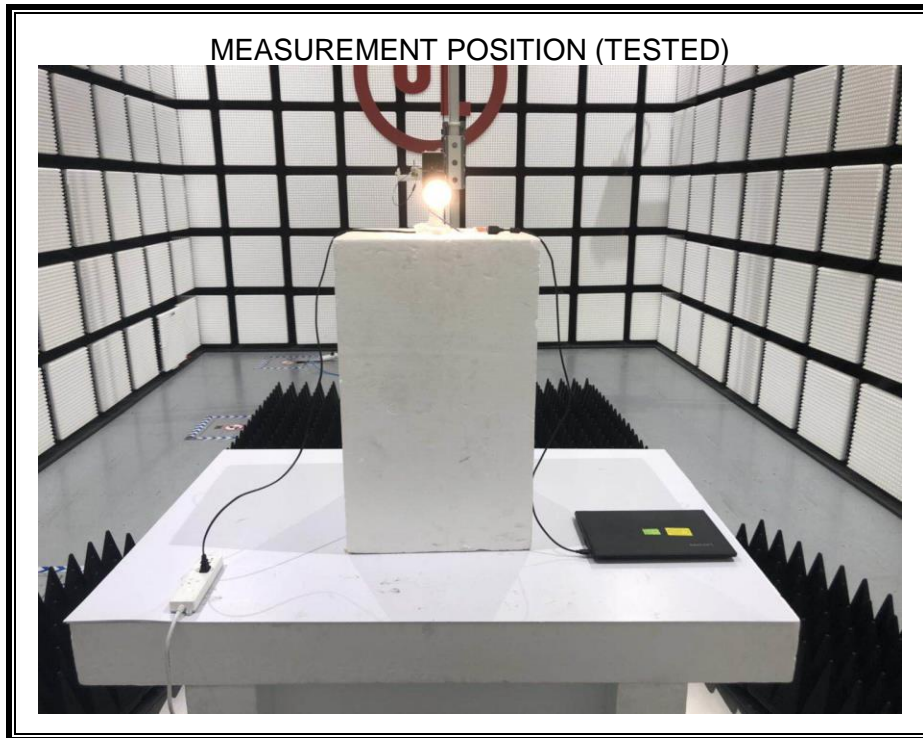

# **Setup Photographs**

RADIATED RF MEASUREMENT SETUP (ABOVE 1 GHz)

MEASUREMENT POSITION (Y axis)

MEASUREMENT POSITION (Z axis)

RADIATED RF MEASUREMENT SETUP (30MHz~1GHz)

RADIATED RF MEASUREMENT SETUP (Below 30MHz)

POWERLINE CONDUCTED EMISSIONS MEASUREMENT SETUP