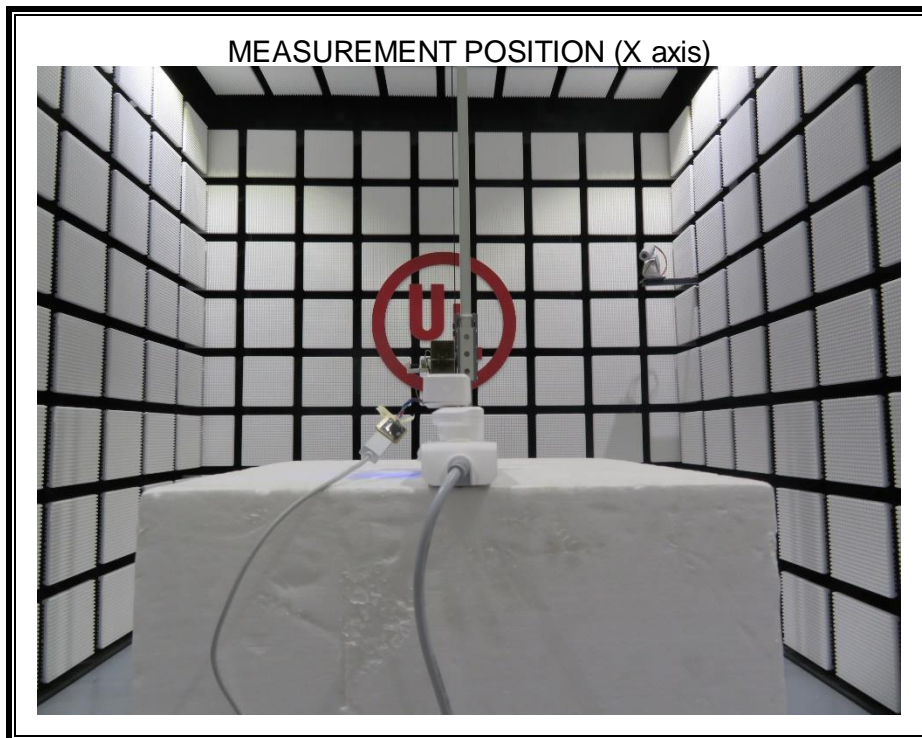

Appendix II

Setup Photographs

RADIATED RF MEASUREMENT SETUP (ABOVE 1 GHz)

MEASUREMENT POSITION (Y axis)

MEASUREMENT POSITION (Z axis)

RADIATED RF MEASUREMENT SETUP (30MHz~1GHz)

RADIATED RF MEASUREMENT SETUP (Below 30MHz)

POWERLINE CONDUCTED EMISSIONS MEASUREMENT SETUP