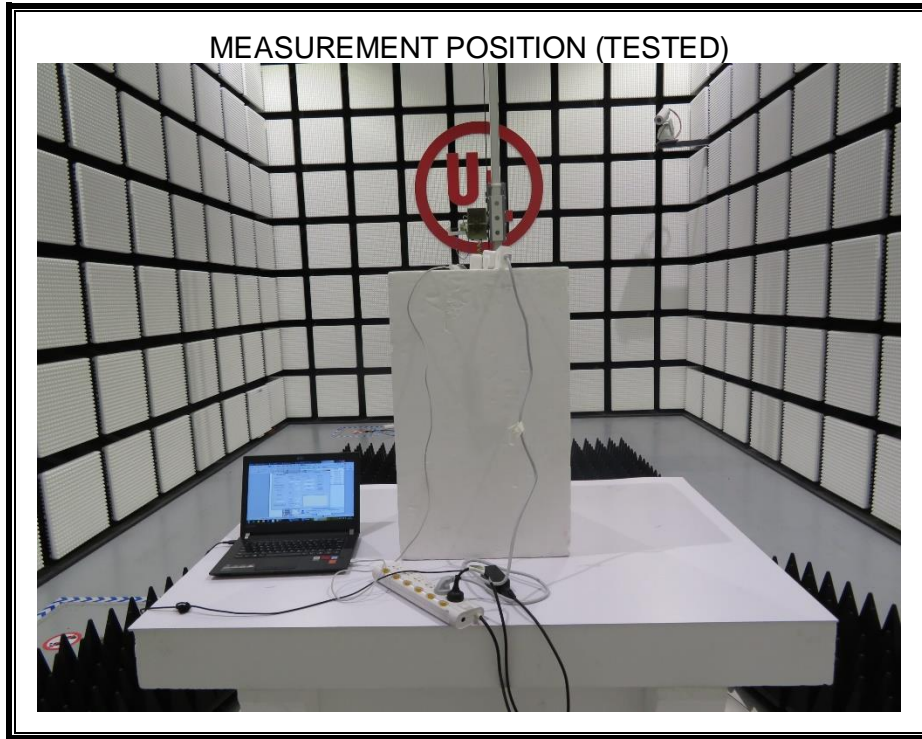

Appendix II

Setup Photographs

RADIATED RF MEASUREMENT SETUP (ABOVE 1 GHz)

MEASUREMENT POSITION (Y axis)

MEASUREMENT POSITION (Z axis)

RADIATED RF MEASUREMENT SETUP (30MHz~1GHz)

RADIATED RF MEASUREMENT SETUP (Below 30MHz)

POWERLINE CONDUCTED EMISSIONS MEASUREMENT SETUP