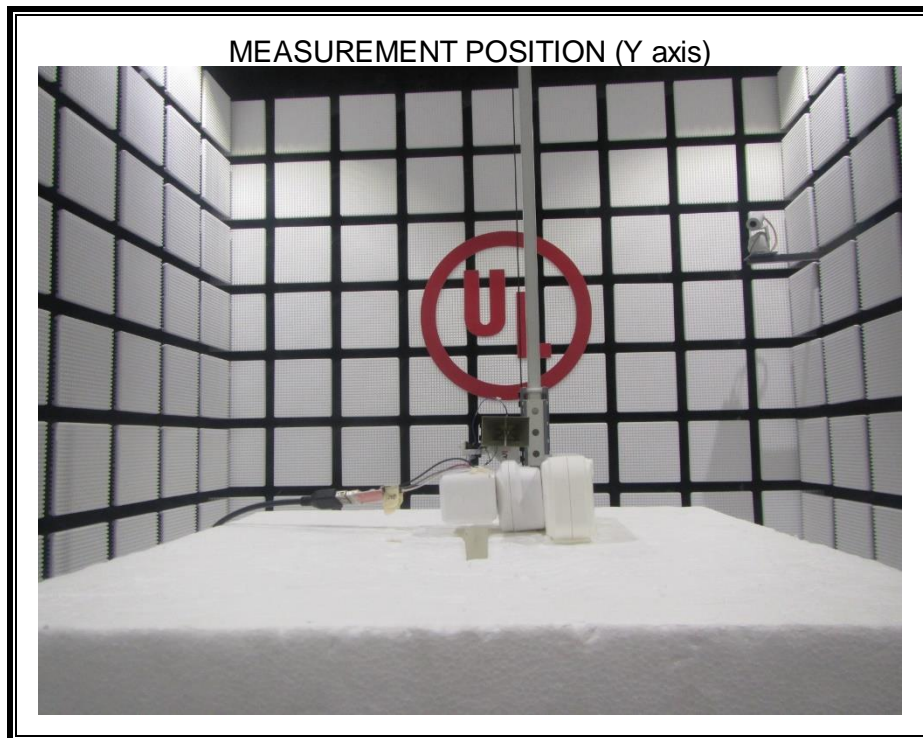

### **Setup Photographs**

RADIATED RF MEASUREMENT SETUP (ABOVE 1 GHz)

MEASUREMENT POSITION (Z axis)

RADIATED RF MEASUREMENT SETUP (30MHz~1GHz)

## RADIATED RF MEASUREMENT SETUP (Below 30MHz)