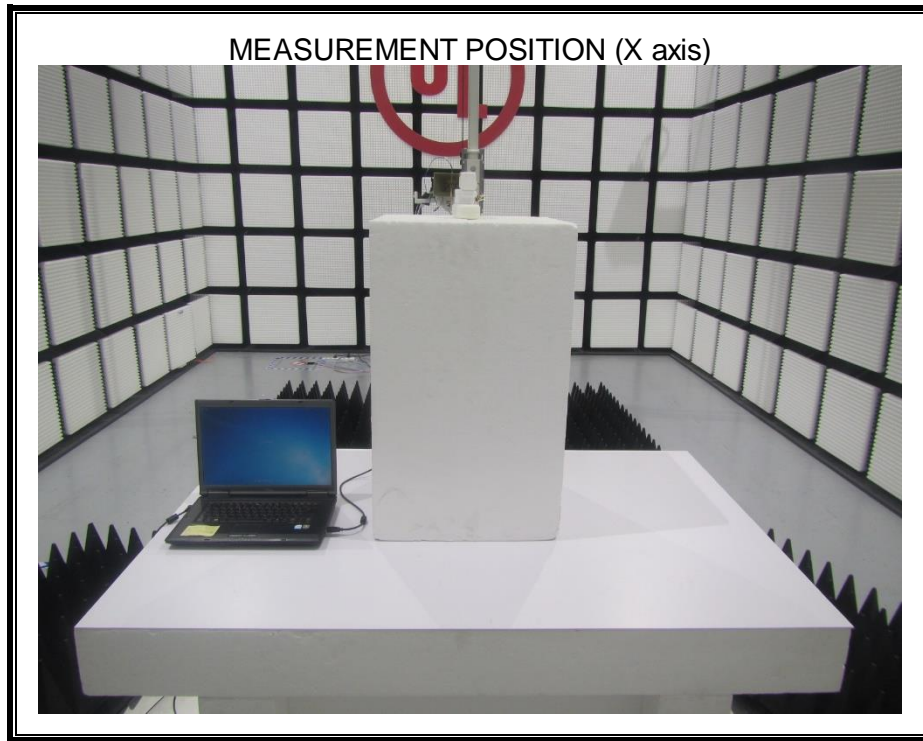

### **Setup Photographs**

RADIATED RF MEASUREMENT SETUP (ABOVE 1 GHz)

MEASUREMENT POSITION (Z axis)

RADIATED RF MEASUREMENT SETUP (30MHz~1GHz)

## RADIATED RF MEASUREMENT SETUP (Below 30MHz)