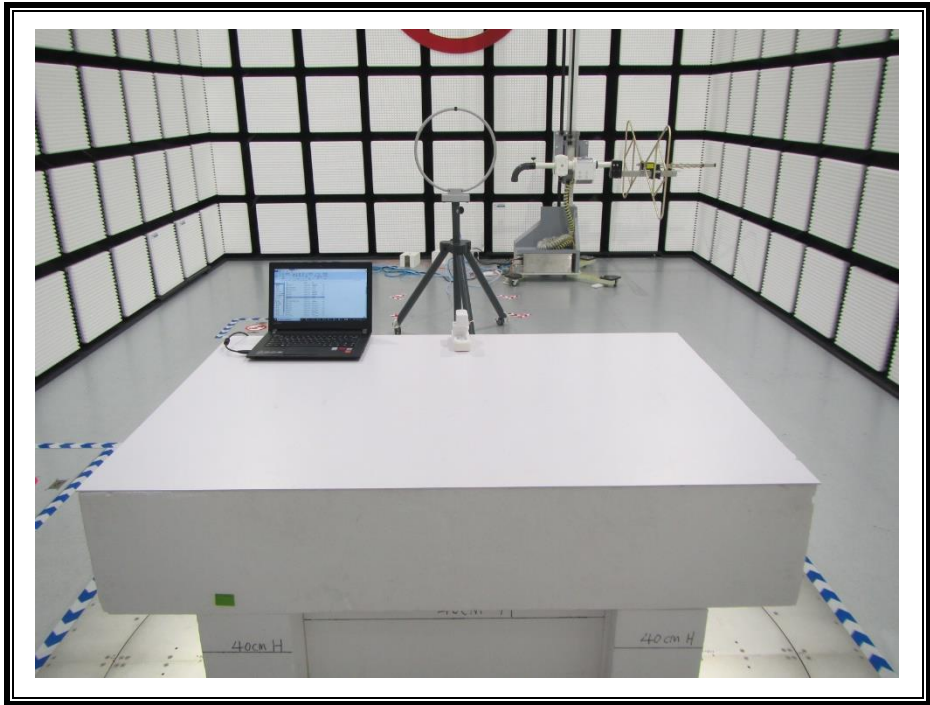

### **Setup Photographs**

RADIATED RF MEASUREMENT SETUP (ABOVE 1 GHz)

MEASUREMENT POSITION (Z axis)

RADIATED RF MEASUREMENT SETUP (30MHz~1GHz)