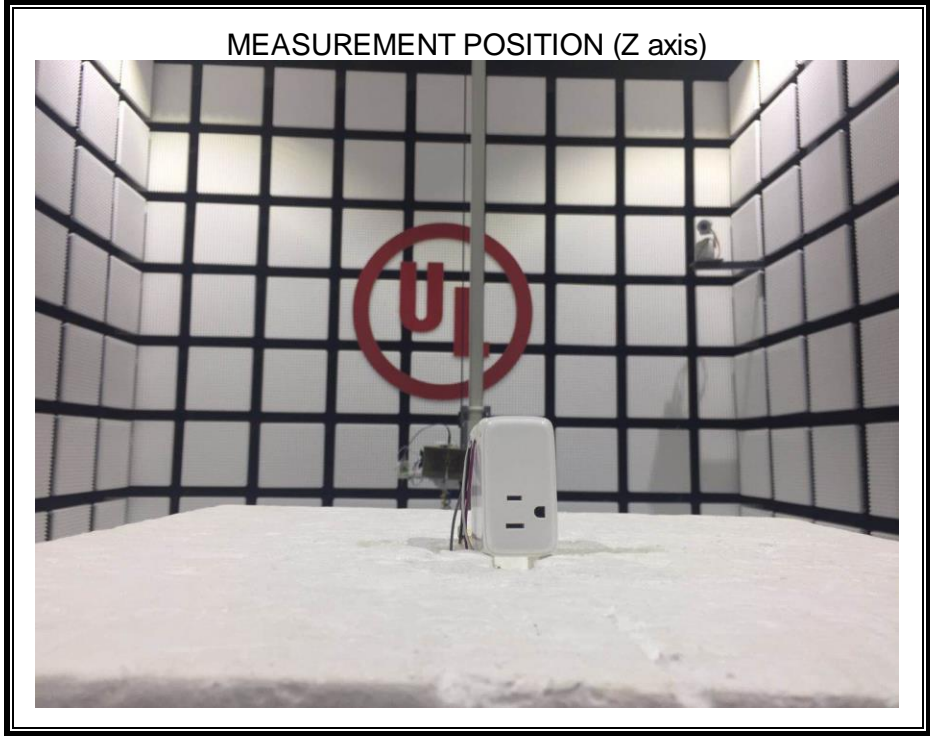

### **Setup Photographs**

RADIATED RF MEASUREMENT SETUP (ABOVE 1 GHz)

MEASUREMENT POSITION (Z axis)

RADIATED RF MEASUREMENT SETUP (30MHz~1GHz)