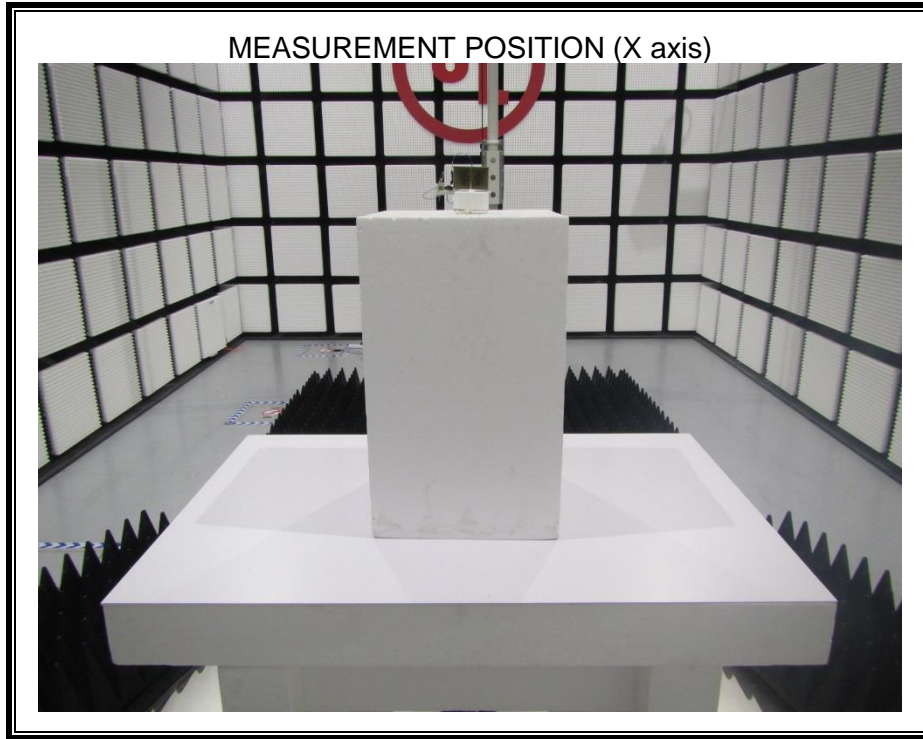

Appendix II

Setup Photographs

RADIATED RF MEASUREMENT SETUP (ABOVE 1 GHz)

MEASUREMENT POSITION (Z axis)

RADIATED RF MEASUREMENT SETUP (30MHz~1GHz)

AC POWER LINE CONDUCTED EMISSIONS

RADIATED RF MEASUREMENT SETUP (Below 30MHz)