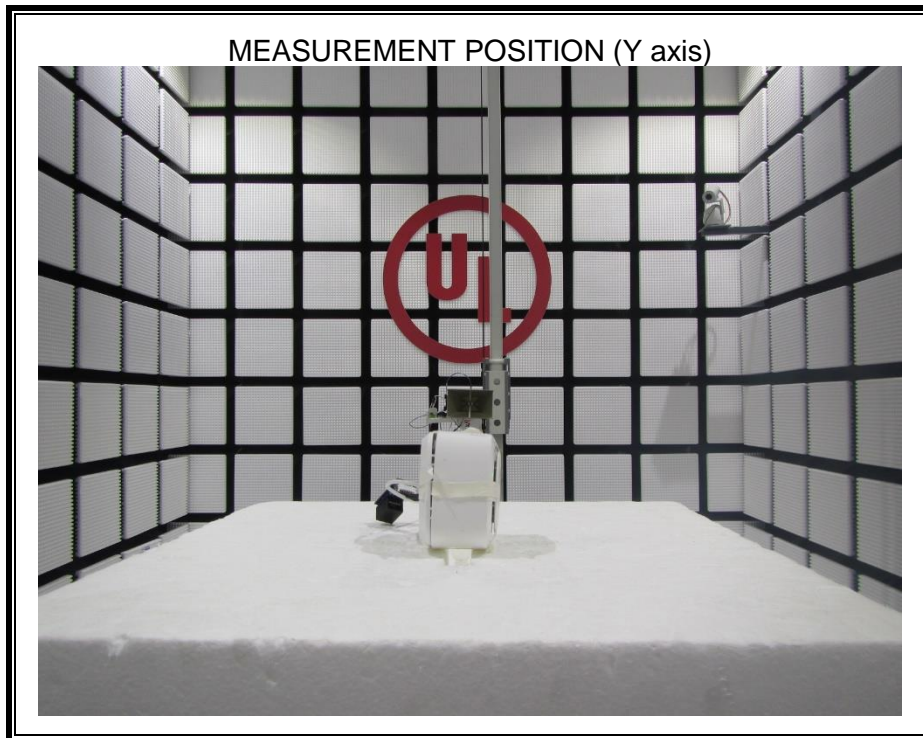

Appendix II

Setup Photographs

RADIATED RF MEASUREMENT SETUP (ABOVE 1 GHz)

MEASUREMENT POSITION (Z axis)

RADIATED RF MEASUREMENT SETUP (30MHz~1GHz)

AC POWER LINE CONDUCTED EMISSIONS

RADIATED RF MEASUREMENT SETUP (Below 30MHz)