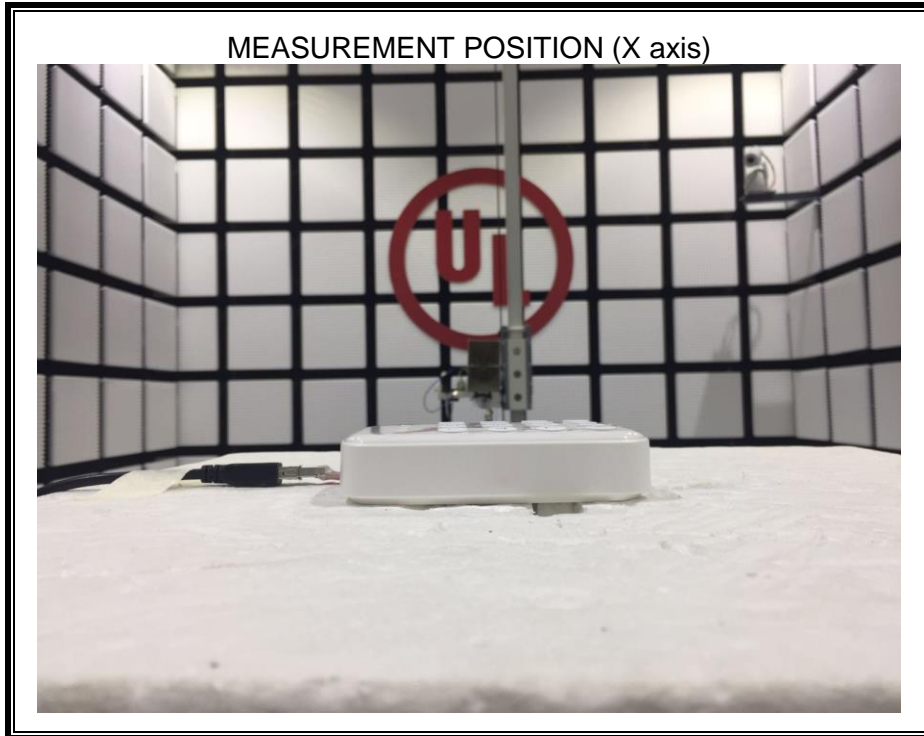

Appendix II

Setup Photographs

RADIATED RF MEASUREMENT SETUP (ABOVE 1 GHz)

MEASUREMENT POSITION (X axis)

MEASUREMENT POSITION (Y axis)

MEASUREMENT POSITION (Z axis)

RADIATED RF MEASUREMENT SETUP (30MHz~1GHz)

RADIATED RF MEASUREMENT SETUP (Below 30MHz)