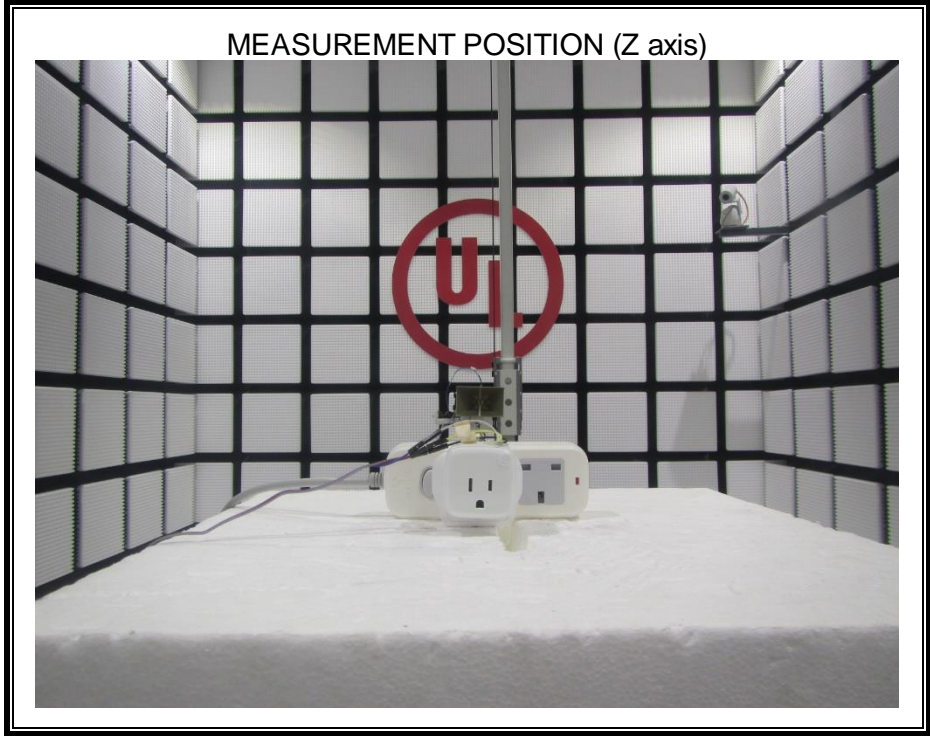

### **Setup Photographs**

## RADIATED RF MEASUREMENT SETUP (ABOVE 1 GHz)

MEASUREMENT POSITION (Z axis)

RADIATED RF MEASUREMENT SETUP (30MHz~1GHz)