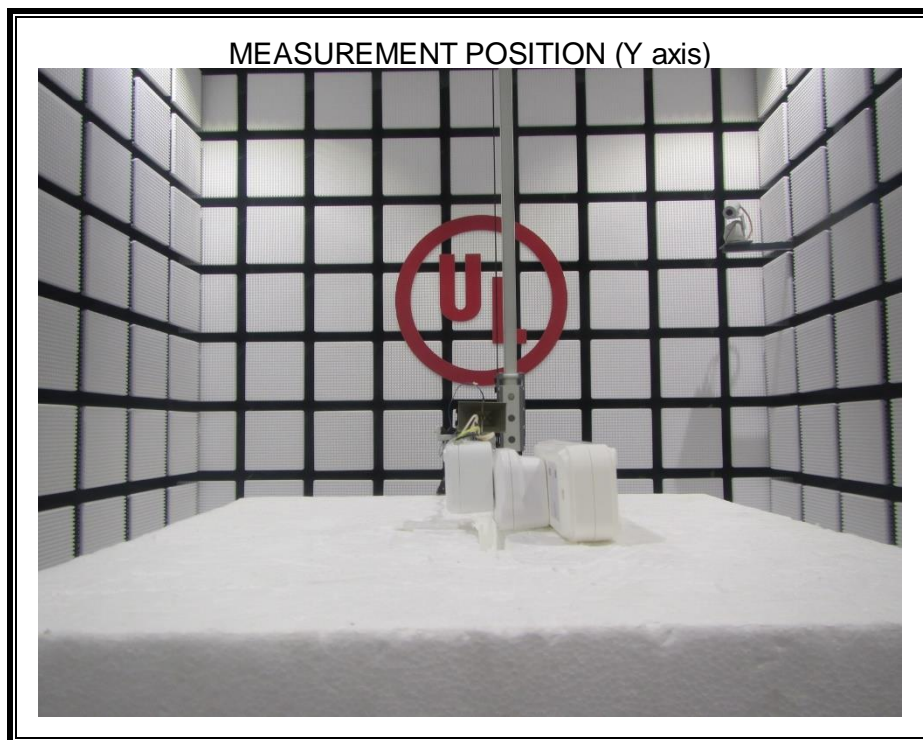

## RADIATED RF MEASUREMENT SETUP (ABOVE 1 GHz)

MEASUREMENT POSITION (Z axis)

RADIATED RF MEASUREMENT SETUP (30MHz~1GHz)