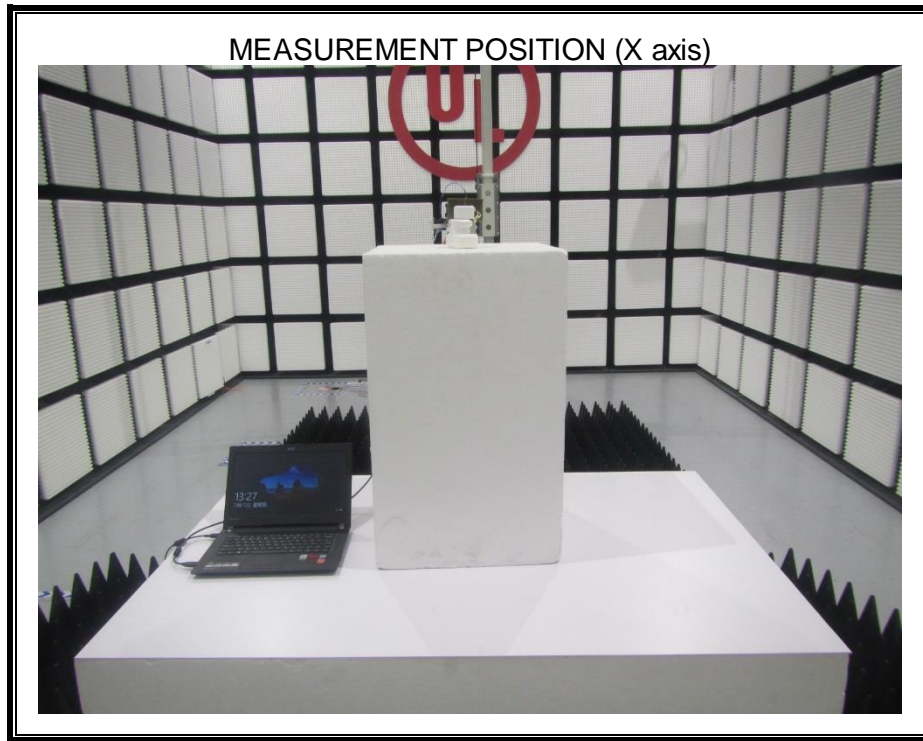

### **Setup Photographs**

## RADIATED RF MEASUREMENT SETUP (ABOVE 1 GHz)

MEASUREMENT POSITION (Z axis)

RADIATED RF MEASUREMENT SETUP (30MHz~1GHz)