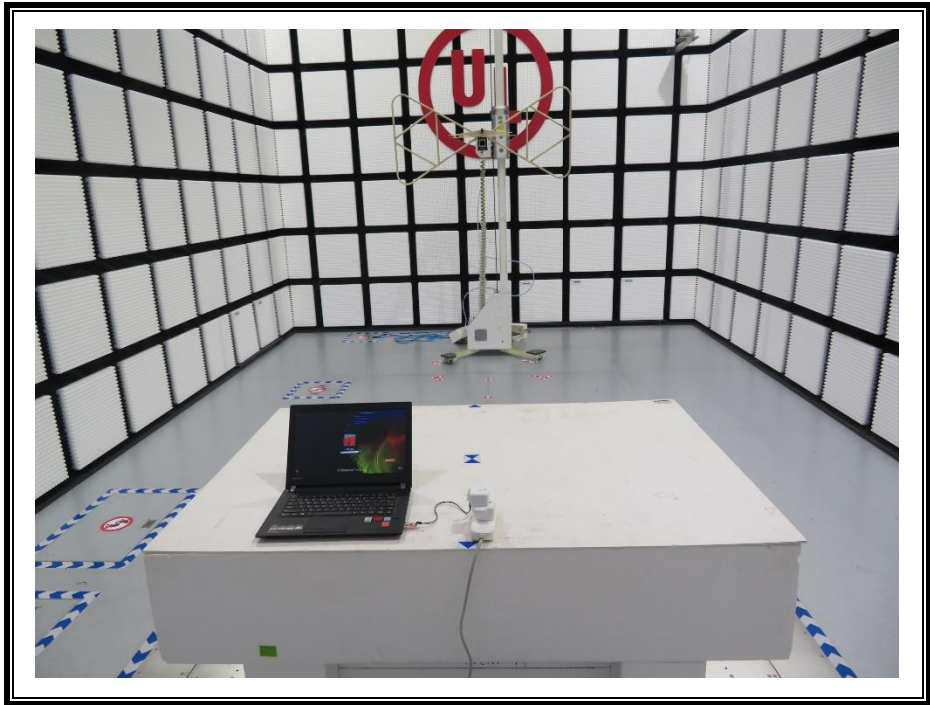

### **Setup Photographs**

## RADIATED RF MEASUREMENT SETUP (ABOVE 1 GHz)

MEASUREMENT POSITION (Z axis)

RADIATED RF MEASUREMENT SETUP (30MHz~1GHz)