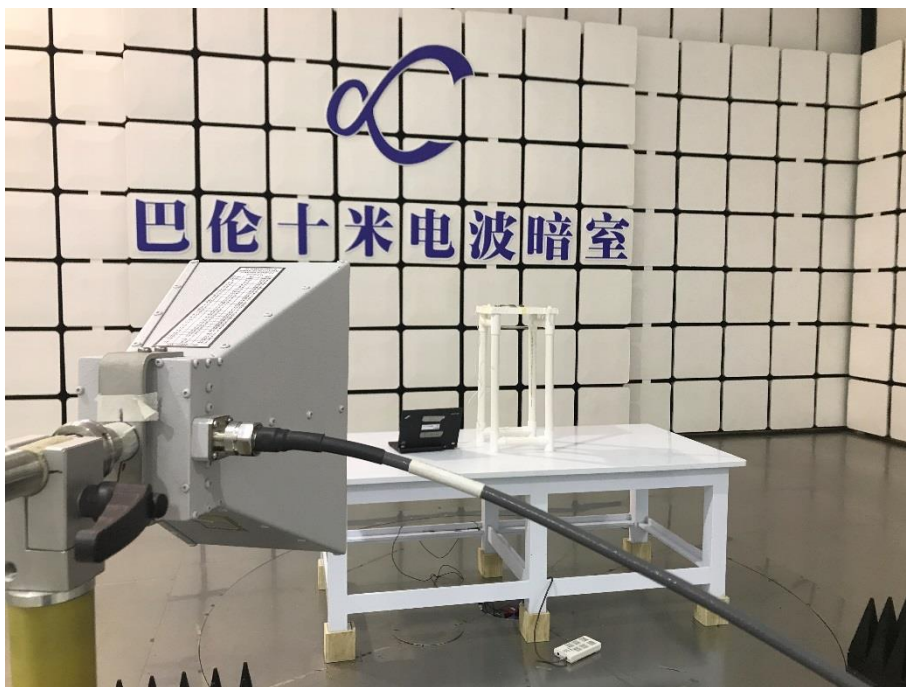

## ANNEX B TEST SETUP PHOTOS

### 1 Radiated Test Photo

Below 30MHz

30 MHz-1 GHz

Close-up

Above 1GHz

Close-up

## 2 Conducted Test Photo

Conducted Test-Zigbee