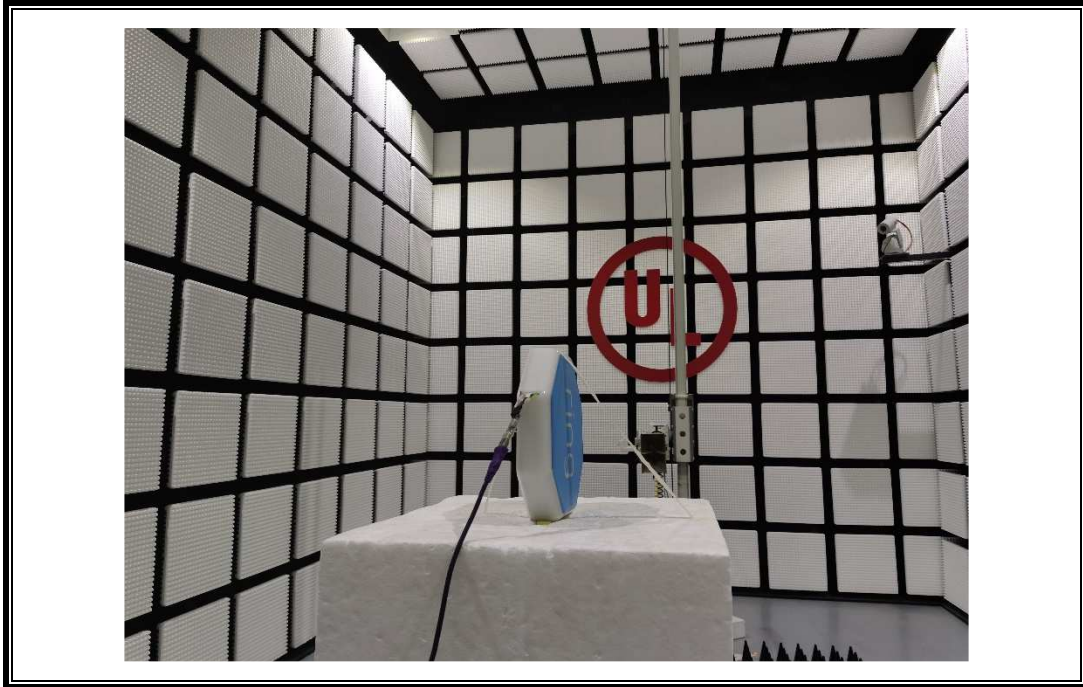

Appendix II

Setup Photographs

RADIATED RF MEASUREMENT SETUP (30MHz ~ 1 GHz)

RADIATED RF MEASUREMENT SETUP (Below 30MHz)

RADIATED RF MEASUREMENT SETUP (Above 1G – X axis)

RADIATED RF MEASUREMENT SETUP (Above 1G – Y axis)

RADIATED RF MEASUREMENT SETUP (Above 1G – Z axis)

AC POWER LINE CONDUCTED EMISSIONS