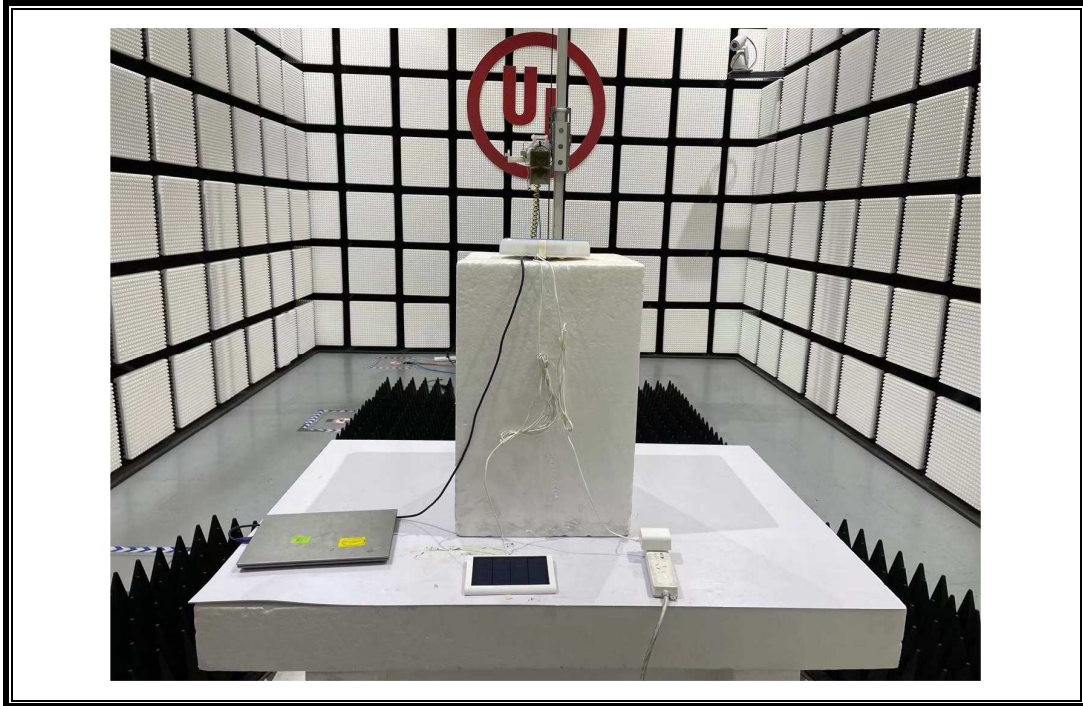

Appendix II

Setup Photographs

RADIATED RF MEASUREMENT SETUP (30MHz ~ 1 GHz)

RADIATED RF MEASUREMENT SETUP (Below 30MHz)

RADIATED RF MEASUREMENT SETUP (Above 1G – X axis)

RADIATED RF MEASUREMENT SETUP (Above 1G – Y axis)

RADIATED RF MEASUREMENT SETUP (Above 1G – Z axis)

AC POWER LINE CONDUCTED EMISSIONS