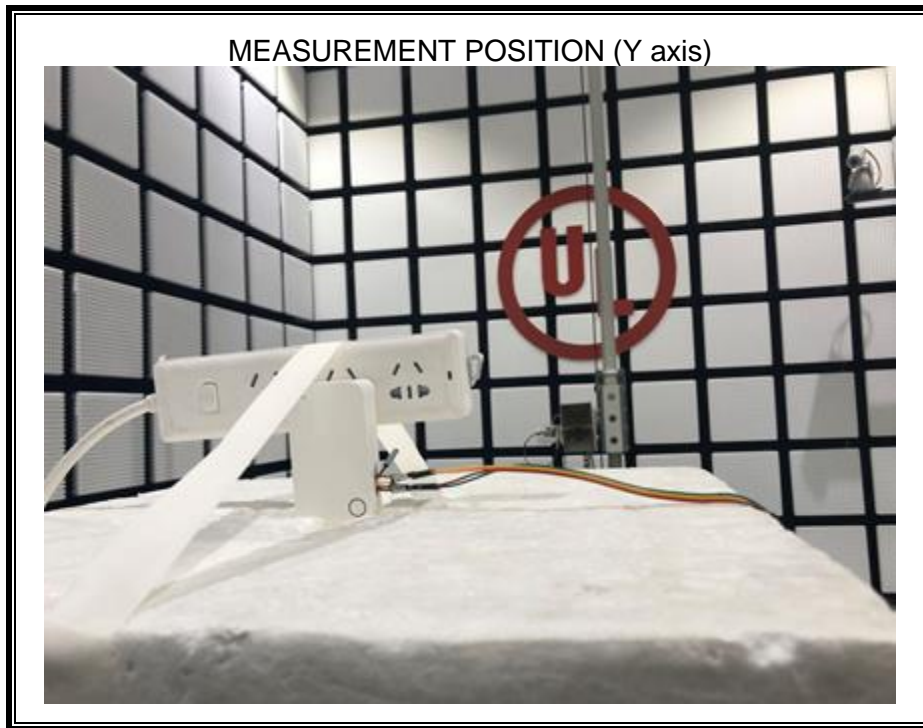

Appendix II

Setup Photographs

RADIATED RF MEASUREMENT SETUP (ABOVE 1 GHz)

RADIATED RF MEASUREMENT SETUP (30MHz~1GHz)

AC POWER LINE CONDUCTED EMISSIONS

RADIATED RF MEASUREMENT SETUP (Below 30MHz)