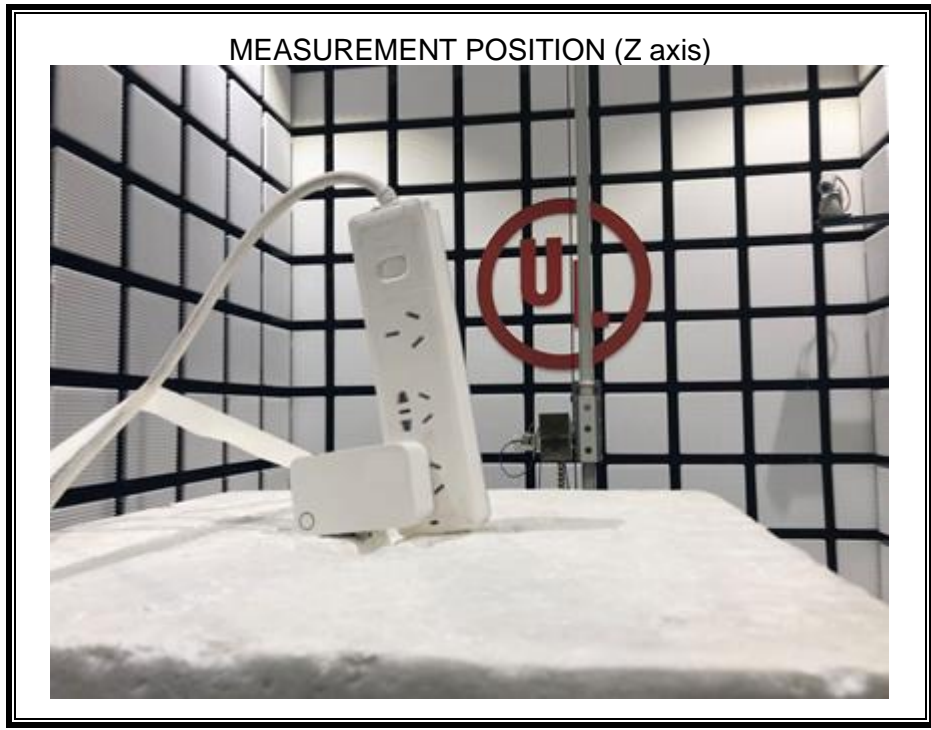

Appendix II

Setup Photographs

RADIATED RF MEASUREMENT SETUP (ABOVE 1 GHz)

RADIATED RF MEASUREMENT SETUP (30MHz~1GHz)

AC POWER LINE CONDUCTED EMISSIONS

RADIATED RF MEASUREMENT SETUP (Below 30MHz)