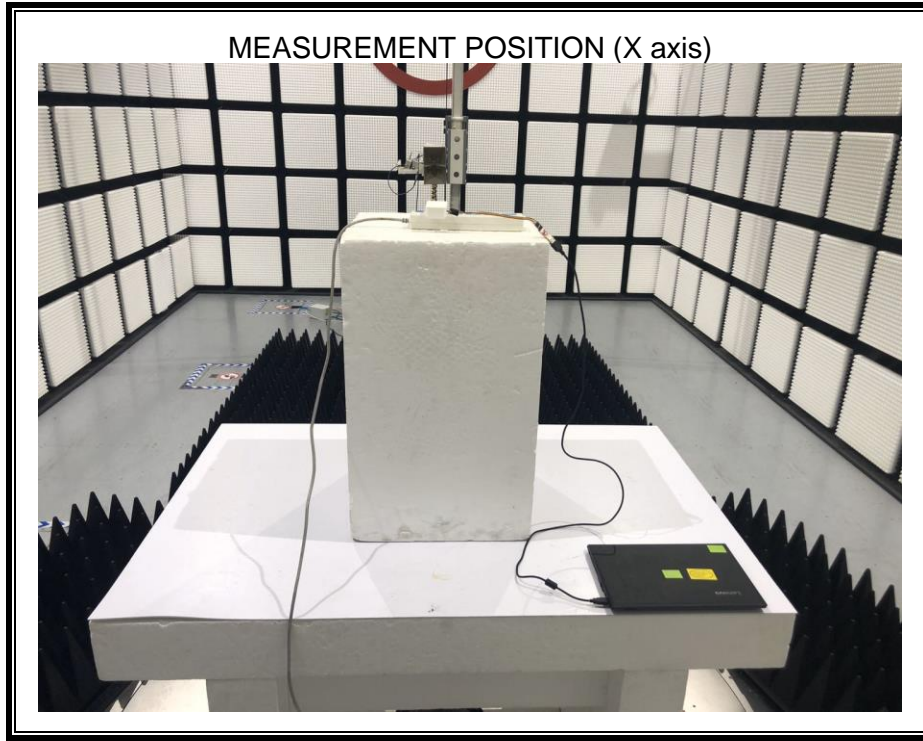

Appendix II

Setup Photographs

RADIATED RF MEASUREMENT SETUP (ABOVE 1 GHz)

RADIATED RF MEASUREMENT SETUP (30MHz~1GHz)

AC POWER LINE CONDUCTED EMISSIONS

RADIATED RF MEASUREMENT SETUP (Below 30MHz)