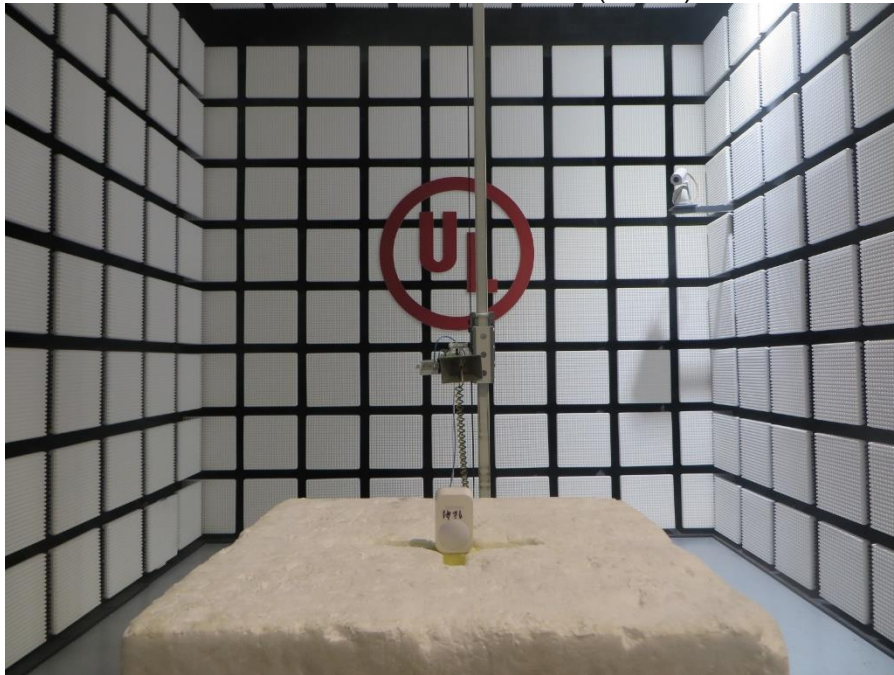

# **Setup Photographs**

**RADIATED RF MEASUREMENT SETUP (ABOVE 1 GHz)  
MEASUREMENT POSITION**

**MEASUREMENT POSITION (X axis)**

MEASUREMENT POSITION (Y axis)

MEASUREMENT POSITION (Z axis)

RADIATED RF MEASUREMENT SETUP (30MHz~1GHz)

RADIATED RF MEASUREMENT SETUP (Below 30MHz)