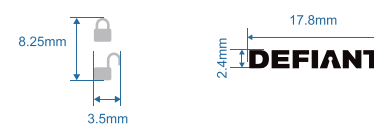

The label was carved into the product with radium.

Pantone Cool Gray 3C