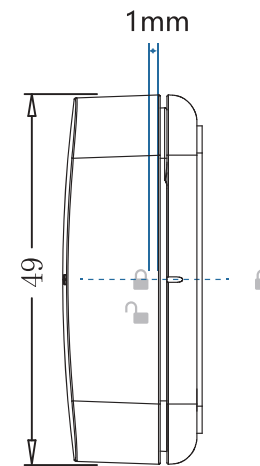

The label was carved into the product with radium.

Pantone Cool Gray 3C