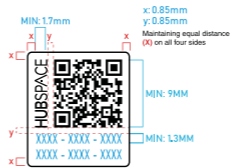

lpgog

The label was carved into the product with radium.

Pantone Cool Gray 3C