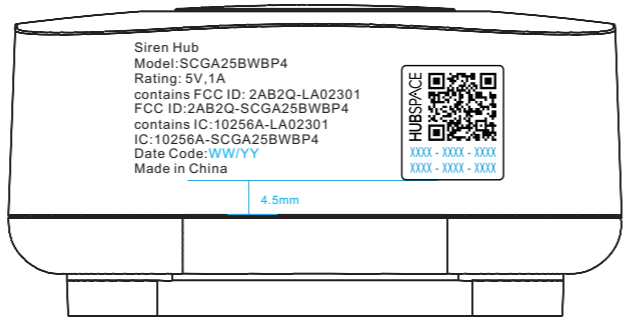

lpgog

The label was carved into the product with radium.

Pantone Cool Gray 3C