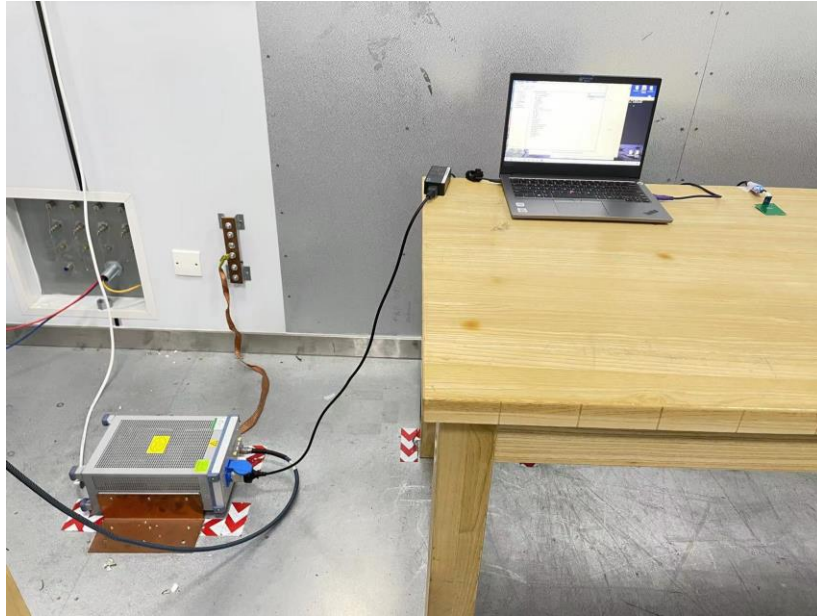

Appendix II

Setup Photographs

AC POWER LINE CONDUCTED EMISSIONS SETUP

RADIATED RF MEASUREMENT SETUP (Below 30 MHz)

RADIATED RF MEASUREMENT SETUP (Below 1 GHz)

**RADIATED RF MEASUREMENT SETUP (Above 1G)
(X axis)**