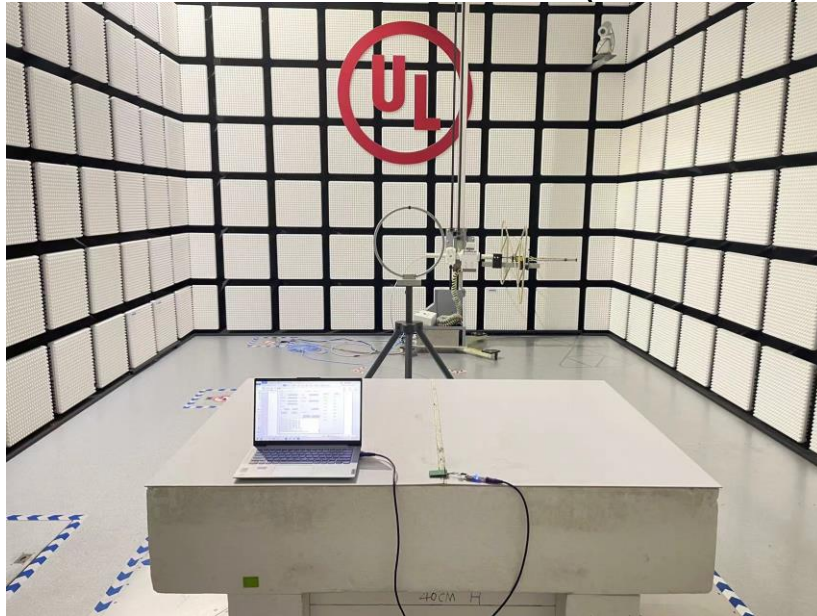

Appendix II

Setup Photographs

AC POWER LINE CONDUCTED EMISSIONS SETUP

RADIATED RF MEASUREMENT SETUP (Below 30 MHz)

RADIATED RF MEASUREMENT SETUP (Below 1 GHz)

**RADIATED RF MEASUREMENT SETUP (Above 1G)
(X axis)**