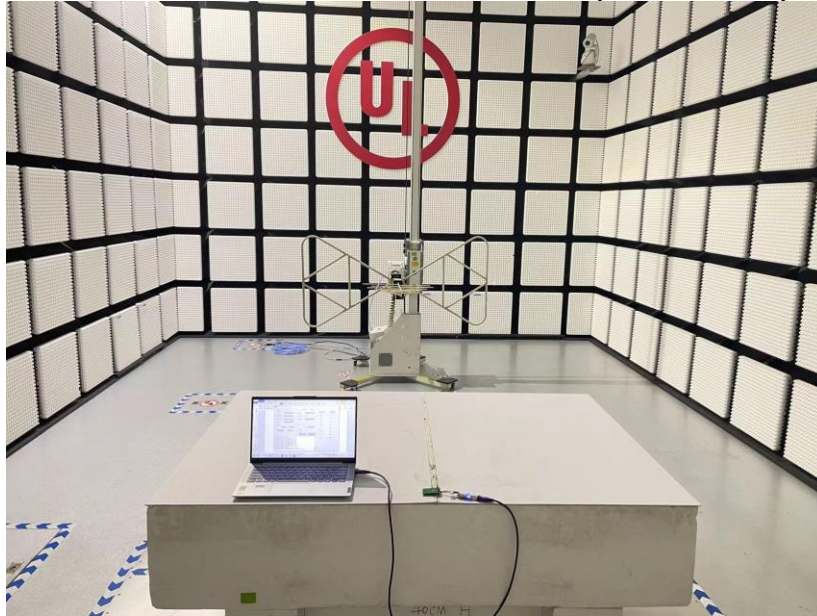

Appendix II

Setup Photographs

AC POWER LINE CONDUCTED EMISSIONS SETUP

RADIATED RF MEASUREMENT SETUP (Below 30 MHz)

RADIATED RF MEASUREMENT SETUP (Below 1 GHz)

**RADIATED RF MEASUREMENT SETUP (Above 1G)
(X axis)**