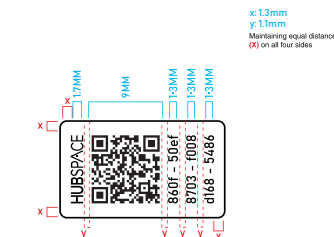

# Hubspace RGBW智能灯镭射版面

ID	品名	移印内容	镭射内容	二维码使用透明不干胶内容	
A0230113	13aFS-A800SG-G1T-01_6.5W_120V_22-65K_E26/24	 <p>Model 12CF1969WRGB01 SKU # 1009881235 8.5W 800 LUMENS 50Hz 120V 220-650K 117mA Made in China XXX FCC ID: 2AB2Q-A800SG-G1T 4EU2 LED LAMP</p>	CAUTION: SUITABLE FOR WET LOCATIONS. NOT FOR USE IN TOTALLY ENCLOSED FIXTURES. DO NOT USE WITH STANDARD DIMMERS. SEE INSTRUCTIONS.		移印脖子+镭射灯头+二维码透明不干胶
A0230115	13aFA-G800SG-G1T-01_6W_120V_22-65K_E26/24	 <p>Model 12CF6256WRGB01 SKU # 1009881203 8.5W 800 LUMENS 50Hz 120V 220-650K 117mA Made in China XXX FCC ID: 2AB2Q-A800SG-G1T 4EU2 LED LAMP</p>	CAUTION: SUITABLE FOR WET LOCATIONS. NOT FOR USE IN TOTALLY ENCLOSED FIXTURES. DO NOT USE WITH STANDARD DIMMERS. SEE INSTRUCTIONS.		移印脖子+镭射灯头+二维码透明不干胶
A0230114	13aFS-ST800SG-G1T-01_6.5W_120V_22-65K_E26/24	 <p>Model 12CF6256WRGB01 SKU # 1009881197 8.5W 800 LUMENS 2200-4500K Model 12CF6256WRGB01 4EU2 117mA 60Hz 120V LED LAMP Made in China XXX FCC ID: 2AB2Q-A800SG-G1T CAUTION: SUITABLE FOR WET LOCATIONS. NOT FOR USE IN TOTALLY ENCLOSED FIXTURES. DO NOT USE WITH STANDARD DIMMERS. SEE INSTRUCTIONS.</p>			移印脖子+二维码透明不干胶

## 二维码要求

所有x标识的地方间距需保持一致，y标识的地方间距需保持一致

二维码整体尺寸22X13mm