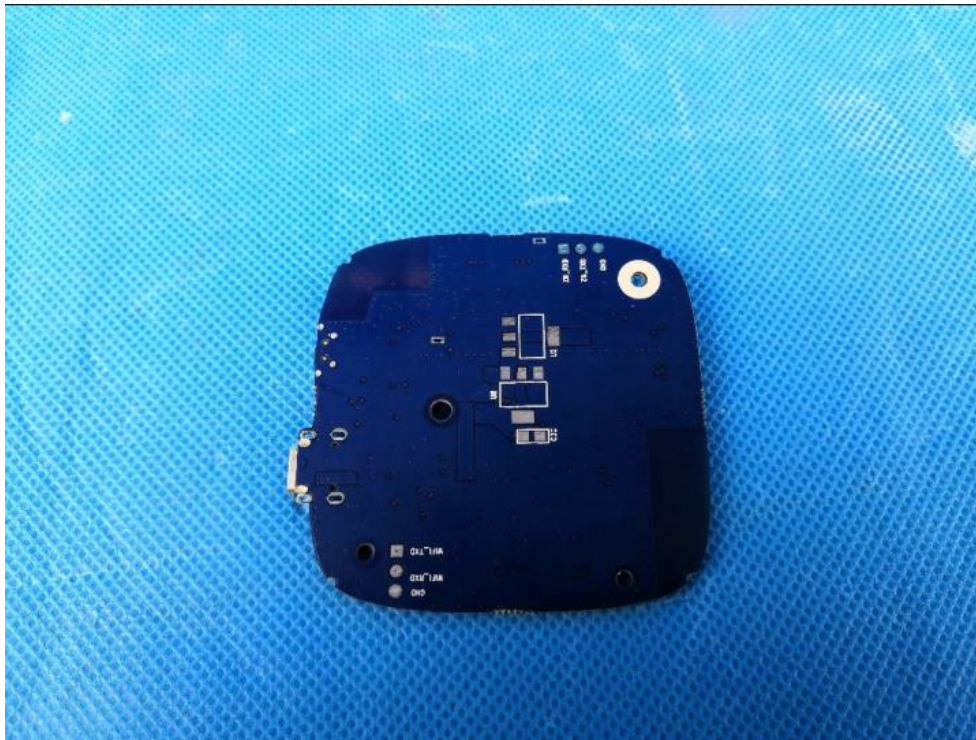

Details of: Internal view for model 7B-GW-BWA-H0-01

Details of: PCB component side view for model 7B-GW-BWA-H0-01

Details of: PCB trace side view for model 7B-GW-BWA-H0-01

Details of: Inside view of Adapter

Details of: Inside view of Adapter

---