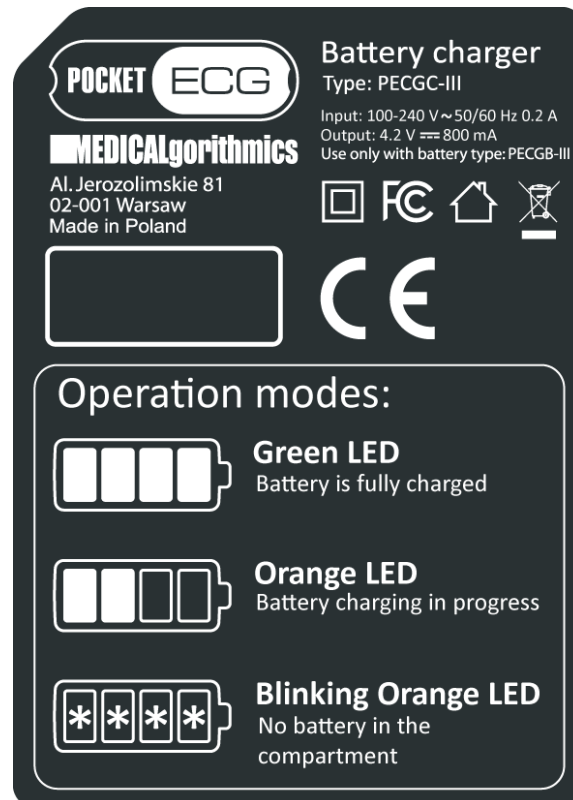

Label for PocketECG transmitter (type P4TR-AA-ADS)

Label for PocketECG battery (type PECGB-III)

Label for PocketECG battery charger (type PECGC-III) - top view

Label for PocketECG battery charger (type PECGC-III) - bottom view