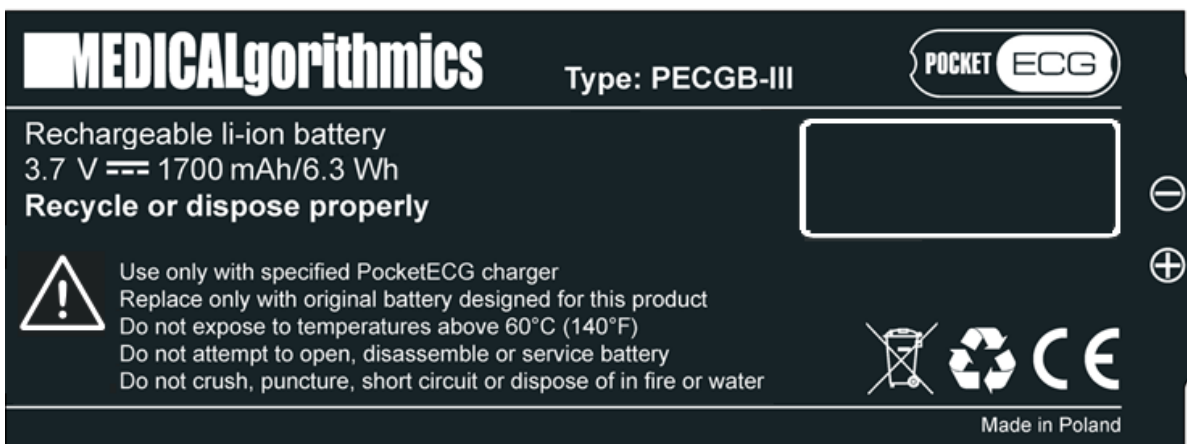

Label for PocketECG transmitter (type P4TR-AA-ADS)

Label for PocketECG battery (type PECGB-III)

Label for PocketECG battery charger (type PECGC-III) - top view

Label for PocketECG battery charger (type PECGC-III) - bottom view