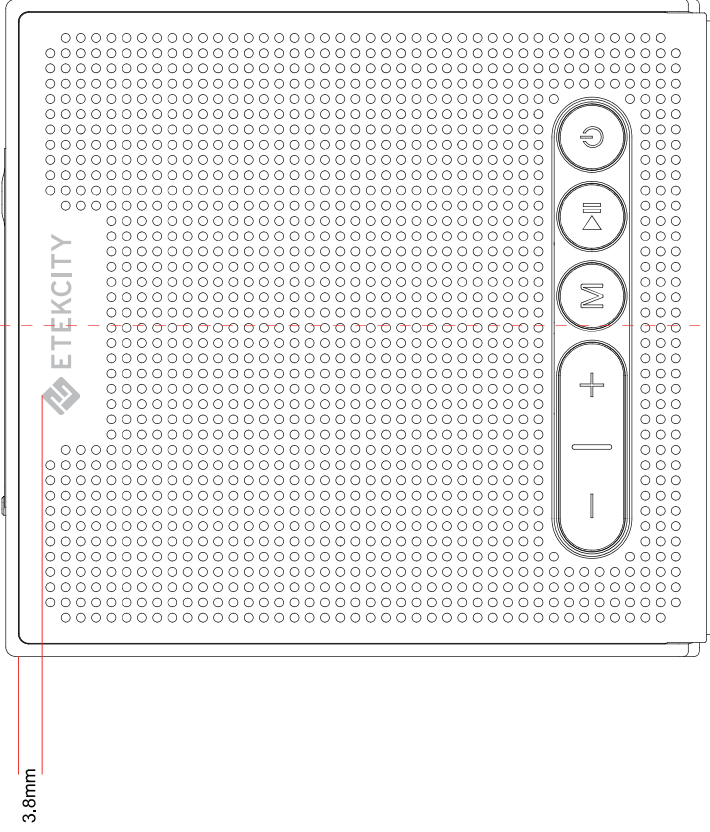

SIZE	 6mm  ETEKCITY  28.5mm
COLOUR	 PANTONE Cool Gray 6 C
TECHNOLOGY	Silkscreen

1:1