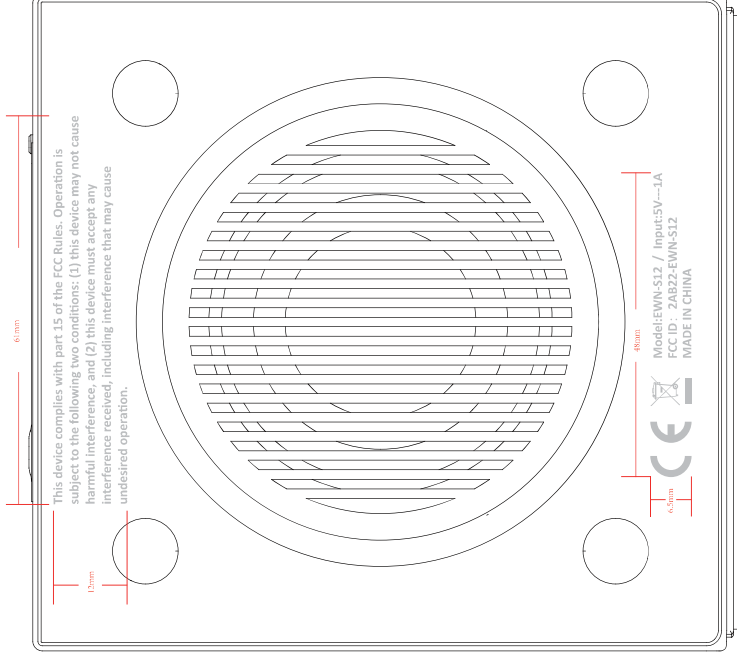

SIZE	 6mm  ETEKCITY  28.5mm
COLOUR	 PANTONE Cool Gray 6 C
TECHNOLOGY	Silkscreen

1:1