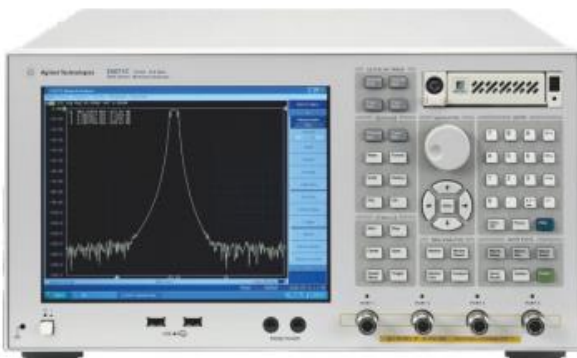

Antenna Layout on the system board

Test equipment

OTA-800
Brand: ETS
Frequency range: 370MHz-8.5GHz
Feature: 2G/3G/4G, WIFI, BT TRP、TIS Test

5071C
Brand: Agilent
Frequency range: 9KHz-8.5GHz
Feature: 2G/3G/4G/BT/WIFI Test

8960
 Brand: Agilent
 Frequency range: 292MHz-2700GHz
 Feature: 2G/3G Test

CMW500
 Brand: Rohde & Schwartz
 Frequency range: 70KHz-6GHz
 Feature: 2G/3G/4G/BT/WIFI/NB-Lot/CAT-M1 Test

Efficiency & Antenna Gain