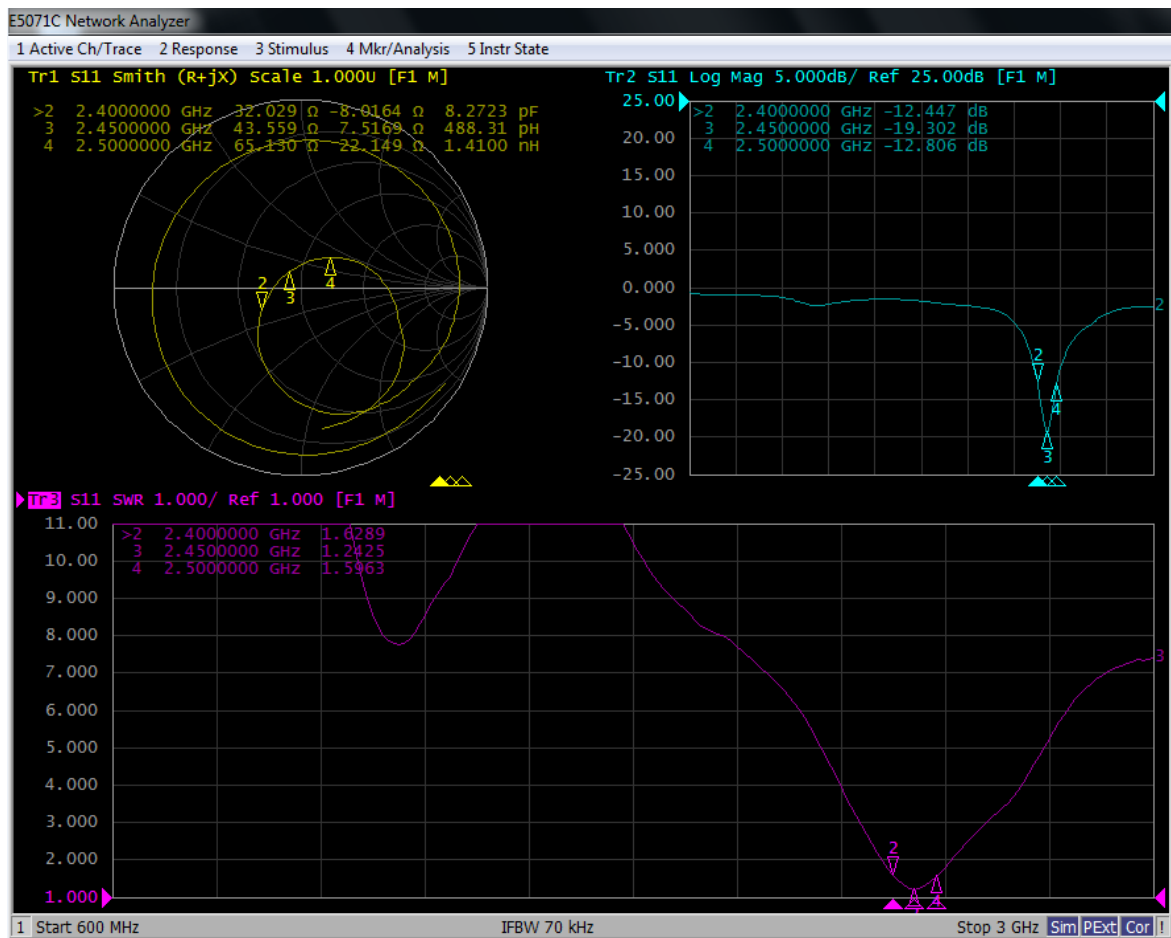

Antenna Layout on the system board

Test equipment

OTA-800
Brand: ETS
Frequency range: 370MHz-8.5GHz
Feature: 2G/3G/4G, WIFI, BT TRP、TIS Test

5071C
Brand: Agilent
Frequency range: 9KHz-8.5GHz
Feature: 2G/3G/4G/BT/WIFI Test

8960
 Brand: Agilent
 Frequency range: 292MHz-2700GHz
 Feature: 2G/3G Test

CMW500
 Brand: Rohde & Schwartz
 Frequency range: 70KHz-6GHz
 Feature: 2G/3G/4G/BT/WIFI/NB-Lot/CAT-M1 Test

Efficiency & Antenna Gain

2450.000MHz

2450.000MHz H

2450.000MHz E1

2450.000MHz E2