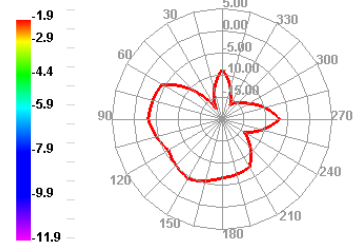

2450.000MHz E2

Efficiency & Antenna Gain

Freq (MHz)	Effi (%)	Gain (dBi)
2400	17.15	-2.35
2410	17.26	-2.36
2420	17.61	-2.37
2430	18.43	-2.08
2440	19.18	-1.78
2450	19.12	-1.88
2460	18.06	-2.22
2470	18.02	-2.34
2480	19.03	-2.43
2490	19.15	-2.51
2500	18.38	-2.86

2450.000MHz H