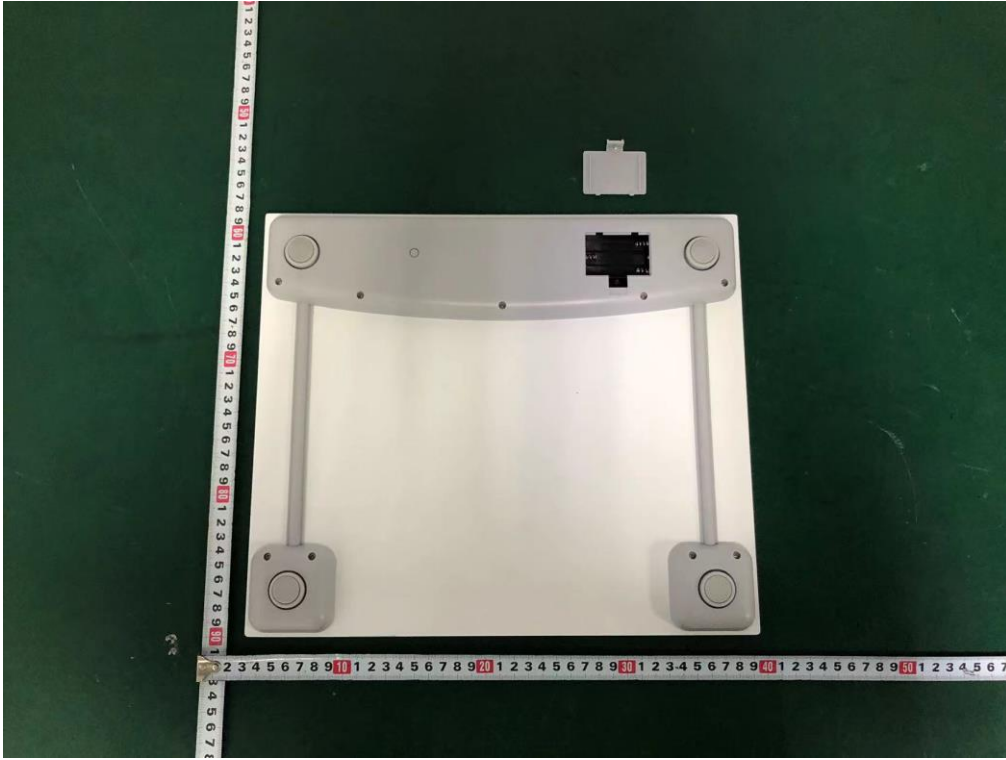

Internal Photos
M/N: EBS-151-WUSR

Internal Photos
M/N: EBS-151-WUSR

Internal Photos
M/N: EBS-151-WUSR

Bluetooth
Antenna