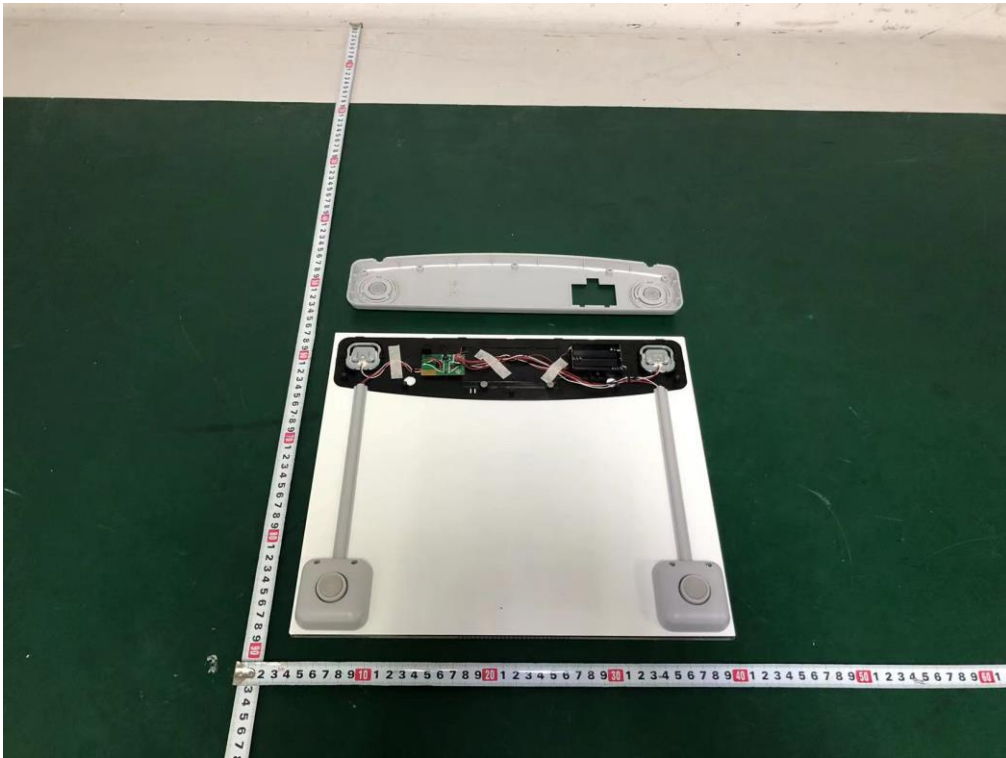

Internal Photos
M/N: EBS-151-WUSR

Internal Photos
M/N: EBS-151-WUSR

Internal Photos
M/N: EBS-151-WUSR

Bluetooth
Antenna