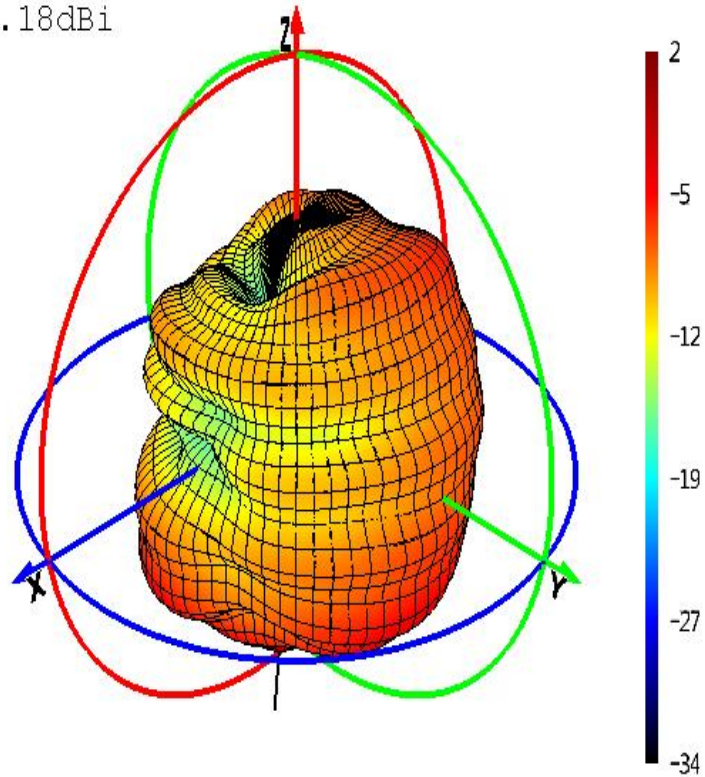

WiFi Antenna matching circuit

| Element | Value | Vender |
|----------|-------|--------|
| E1(0402) | | |
| E2(0402) | | |
| E3(0402) | | |

WIFI Antenna position

WIFI Antenna passive test

WIFI Antenna passive test

WIFI Antenna OTA

WIFI Antenna Gain and Efficiency

| Frequency 频率(MHz) | Gain 增益(dBi) | MinGain 最小增益(dBi) | Efficiency 效率(%) |
|----------------------|-----------------|----------------------|---------------------|
| 2400.00 | 1.88 | -25.36 | 31.52 |
| 2410.00 | 1.64 | -26.34 | 31.09 |
| 2420.00 | 1.70 | -28.10 | 30.07 |
| 2430.00 | 1.78 | -33.88 | 32.70 |
| 2440.00 | 1.74 | -38.05 | 33.37 |
| 2450.00 | 1.20 | -35.18 | 31.58 |
| 2460.00 | 1.93 | -31.18 | 30.15 |
| 2470.00 | 2.55 | -28.98 | 30.65 |
| 2480.00 | 2.90 | -27.07 | 34.19 |
| 2490.00 | 2.73 | -25.13 | 34.67 |
| 2500.00 | 2.93 | -25.63 | 34.97 |

WIFI Antenna pattern (2400MHz)

MAX:1.88dBi
MIN:-25.36dBi

WIFI Antenna pattern (2450MHz)

MAX:1.2dBi
MIN:-35.18dBi

WIFI Antenna pattern (2500MHz)

MAX: 2.93dBi
MIN: -25.63dBi

WIFI Antenna OTA test data

| Item | Measurement | Azimuths | Elevations | Standard | Band | Channel | Frequency | Total |
|------|-------------|----------|------------|-----------|--------------|---------|-----------|--------|
| 1 | TRP | Every30 | Every30 | WIFI (AP) | WIFI_B (11M) | 1 | 2412 | 14.36 |
| 2 | TRP | Every30 | Every30 | WIFI (AP) | WIFI_B (11M) | 6 | 2437 | 14.92 |
| 3 | TRP | Every30 | Every30 | WIFI (AP) | WIFI_B (11M) | 11 | 2462 | 15.65 |
| 4 | TIS(EIRP) | Every30 | Every30 | WIFI (AP) | WIFI_B (11M) | 11 | 2462 | -80.27 |