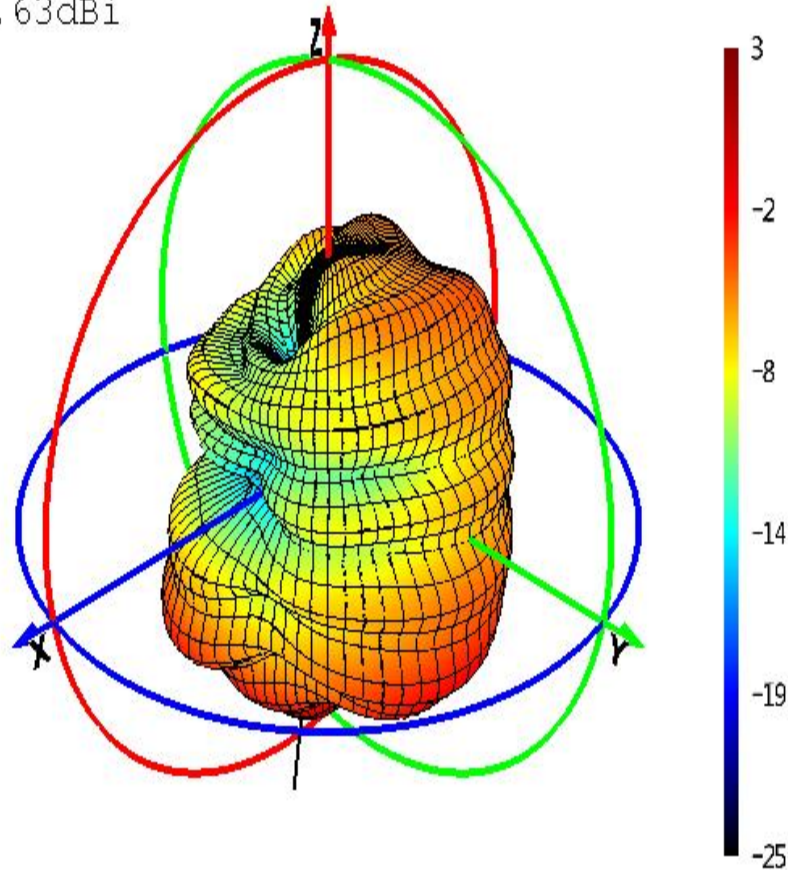

WIFI Antenna pattern (2400MHz)

MAX:1.88dBi
MIN:-25.36dBi

WIFI Antenna pattern (2450MHz)

MAX:1.2dBi
MIN:-35.18dBi

WIFI Antenna pattern (2500MHz)

MAX: 2.93dBi
MIN: -25.63dBi

WIFI Antenna OTA test data

| Item | Measurement | Azimuths | Elevations | Standard | Band | Channel | Frequency | Total |
|------|-------------|----------|------------|-----------|--------------|---------|-----------|--------|
| 1 | TRP | Every30 | Every30 | WIFI (AP) | WIFI_B (11M) | 1 | 2412 | 14.36 |
| 2 | TRP | Every30 | Every30 | WIFI (AP) | WIFI_B (11M) | 6 | 2437 | 14.92 |
| 3 | TRP | Every30 | Every30 | WIFI (AP) | WIFI_B (11M) | 11 | 2462 | 15.65 |
| 4 | TIS(EIRP) | Every30 | Every30 | WIFI (AP) | WIFI_B (11M) | 11 | 2462 | -80.27 |