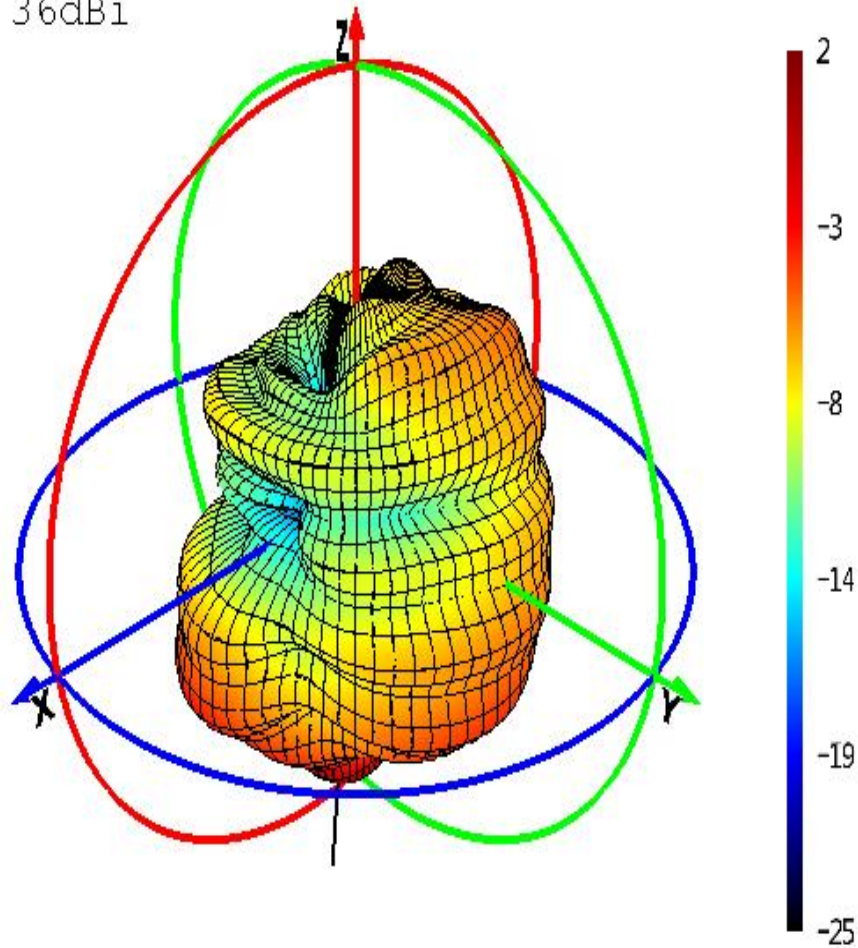

WIFI Antenna OTA

WIFI Antenna Gain and Efficiency

| Frequency 频率(MHz) | Gain 增益(dBi) | MinGain 最小增益(dBi) | Efficiency 效率(%) |
|----------------------|-----------------|----------------------|---------------------|
| 2400.00 | 1.88 | -25.36 | 31.52 |
| 2410.00 | 1.64 | -26.34 | 31.09 |
| 2420.00 | 1.70 | -28.10 | 30.07 |
| 2430.00 | 1.78 | -33.88 | 32.70 |
| 2440.00 | 1.74 | -38.05 | 33.37 |
| 2450.00 | 1.20 | -35.18 | 31.58 |
| 2460.00 | 1.93 | -31.18 | 30.15 |
| 2470.00 | 2.55 | -28.98 | 30.65 |
| 2480.00 | 2.90 | -27.07 | 34.19 |
| 2490.00 | 2.73 | -25.13 | 34.67 |
| 2500.00 | 2.93 | -25.63 | 34.97 |

WIFI Antenna pattern (2400MHz)

MAX:1.88dBi
MIN:-25.36dBi

WIFI Antenna pattern (2450MHz)

MAX:1.2dBi
MIN:-35.18dBi

WIFI Antenna pattern (2500MHz)

MAX: 2.93dBi
MIN: -25.63dBi

WIFI Antenna OTA test data

| Item | Measurement | Azimuths | Elevations | Standard | Band | Channel | Frequency | Total |
|------|-------------|----------|------------|-----------|--------------|---------|-----------|--------|
| 1 | TRP | Every30 | Every30 | WIFI (AP) | WIFI_B (11M) | 1 | 2412 | 14.36 |
| 2 | TRP | Every30 | Every30 | WIFI (AP) | WIFI_B (11M) | 6 | 2437 | 14.92 |
| 3 | TRP | Every30 | Every30 | WIFI (AP) | WIFI_B (11M) | 11 | 2462 | 15.65 |
| 4 | TIS(EIRP) | Every30 | Every30 | WIFI (AP) | WIFI_B (11M) | 11 | 2462 | -80.27 |