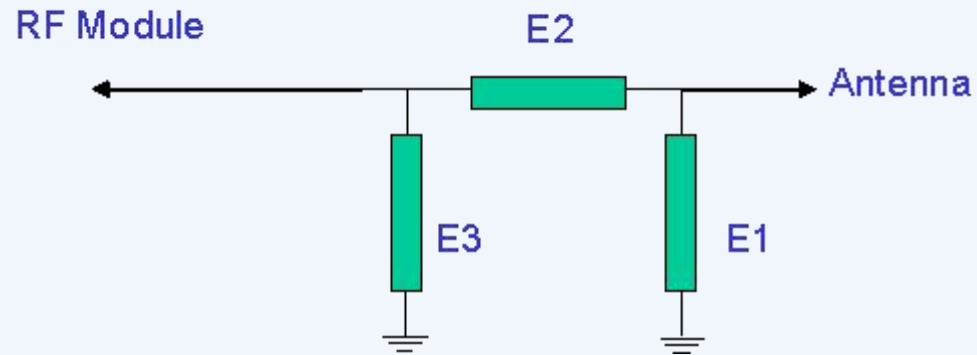

4

Note:

Testing equipment

A 24-probe microwave chamber

R&S CMW500

Agilent E5515C

Agilent Technologies E5071B

| | | | | | |
|------|-------------------|------------------|-----|------|--------------|
| Band | WIFI:2400~2500MHz | test Engineer | 覃球铭 | Ver. | DWM- V1.0 |
|------|-------------------|------------------|-----|------|--------------|

WiFi Antenna matching circuit

| Element | Value | Vender |
|----------|-------|--------|
| E1(0402) | | |
| E2(0402) | | |
| E3(0402) | | |

WIFI Antenna position

WIFI Antenna passive test

WIFI Antenna passive test