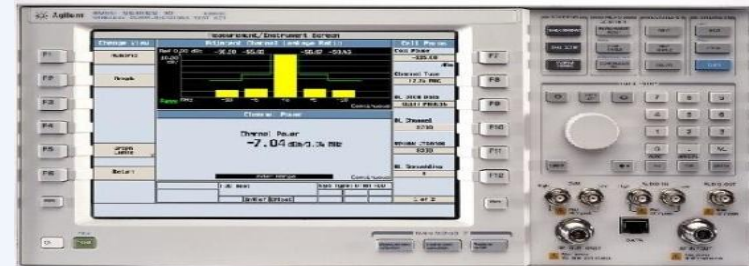

4

Note:

Testing equipment

A 24-probe microwave chamber

R&S CMW500

Agilent E5515C

Agilent Technologies E5071B

| | | | | | |
|------|-------------------|------------------|-----|------|--------------|
| Band | WIFI:2400~2500MHz | test Engineer | 覃球铭 | Ver. | DWM- V1.0 |
|------|-------------------|------------------|-----|------|--------------|