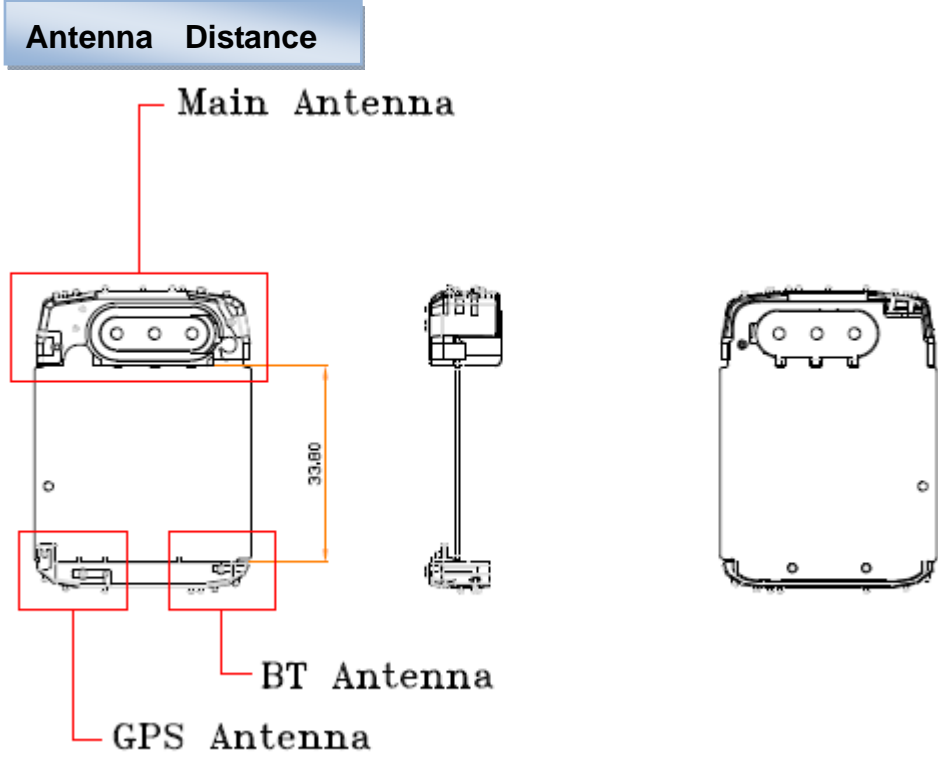

## Antenna and Device Information

## **SAR Test Setup Photographs**

■ **Test Setup Photo (Body All)**

■ **Test Setup Photo (Face All)**

■ **Test Setup Photo (Rear)**

**[Distance of 5.0 mm from the EUT]**

■ **Test Setup Photo (Front)**

**[Distance of 5.0 mm from the EUT]**

■ **Test Setup Photo (Rear Clip)**

**[Distance of 0 mm from the EUT]**

■ **Test Setup Photo (Face Front)**

**[Distance of 10 mm from the EUT]**