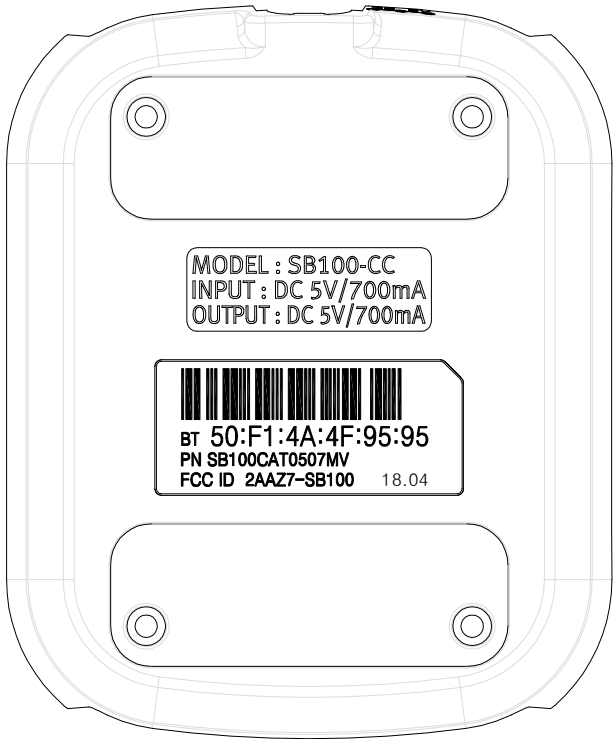

REVISIONS				6	7	8			
MODEL NO.	PART NO.	REV. NO.	SYM	CONTENTS	ECD NO.	DRAWN	CHECKED	CHECKED	APPROVED

<Note>
 The FCC Label Will be Visible at the time of Purchase