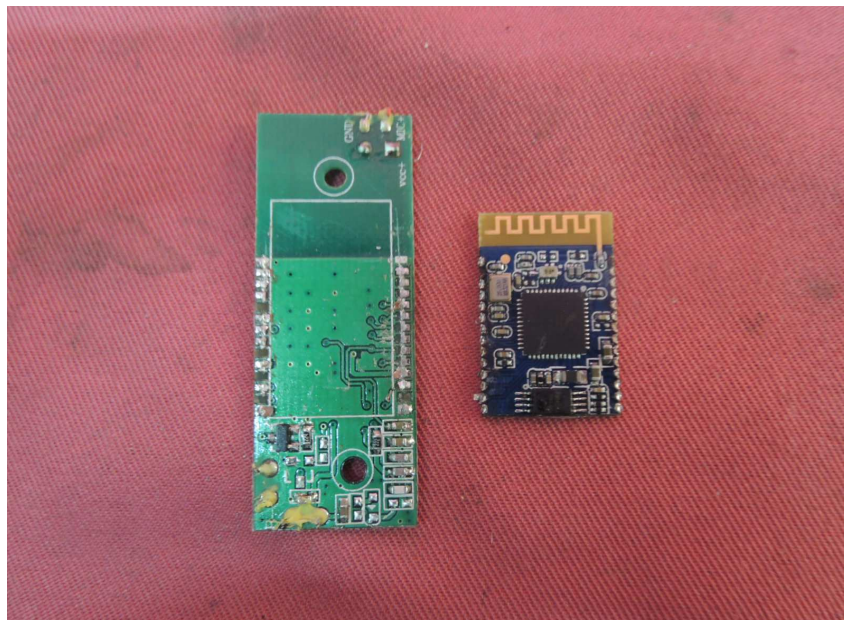

## Equipment Photographs

Model: 1709411

(Internal)

---

## Equipment Photographs

Model: 1709411

(Internal)

---

**INTERTEK TESTING SERVICE**

Report No.: 13081079HKG-001

**Equipment Photographs**

**Model: 1709411**