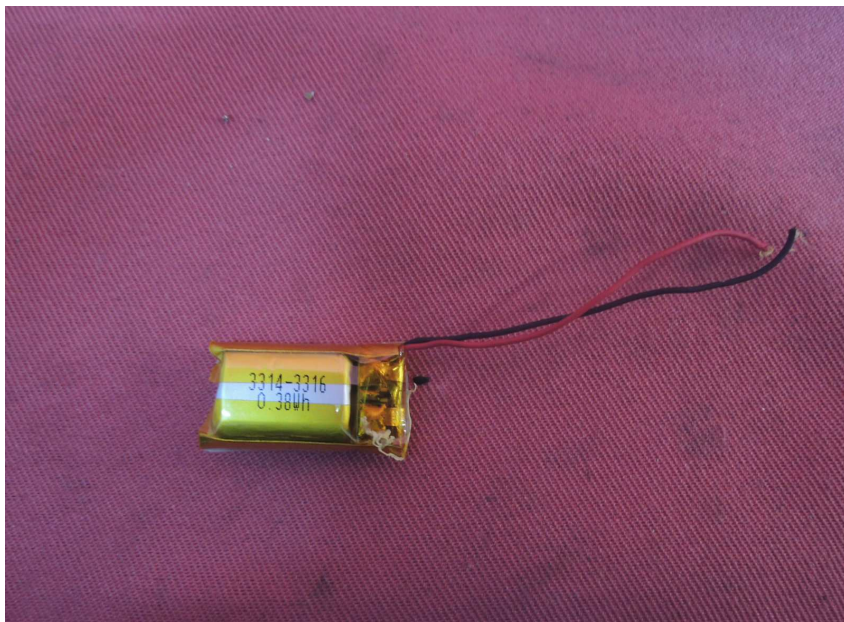

**(Internal)**

---

**INTERTEK TESTING SERVICE**

Report No.: 13081079HKG-001

**Equipment Photographs**

**Model: 1709411**

**(Internal)**

---