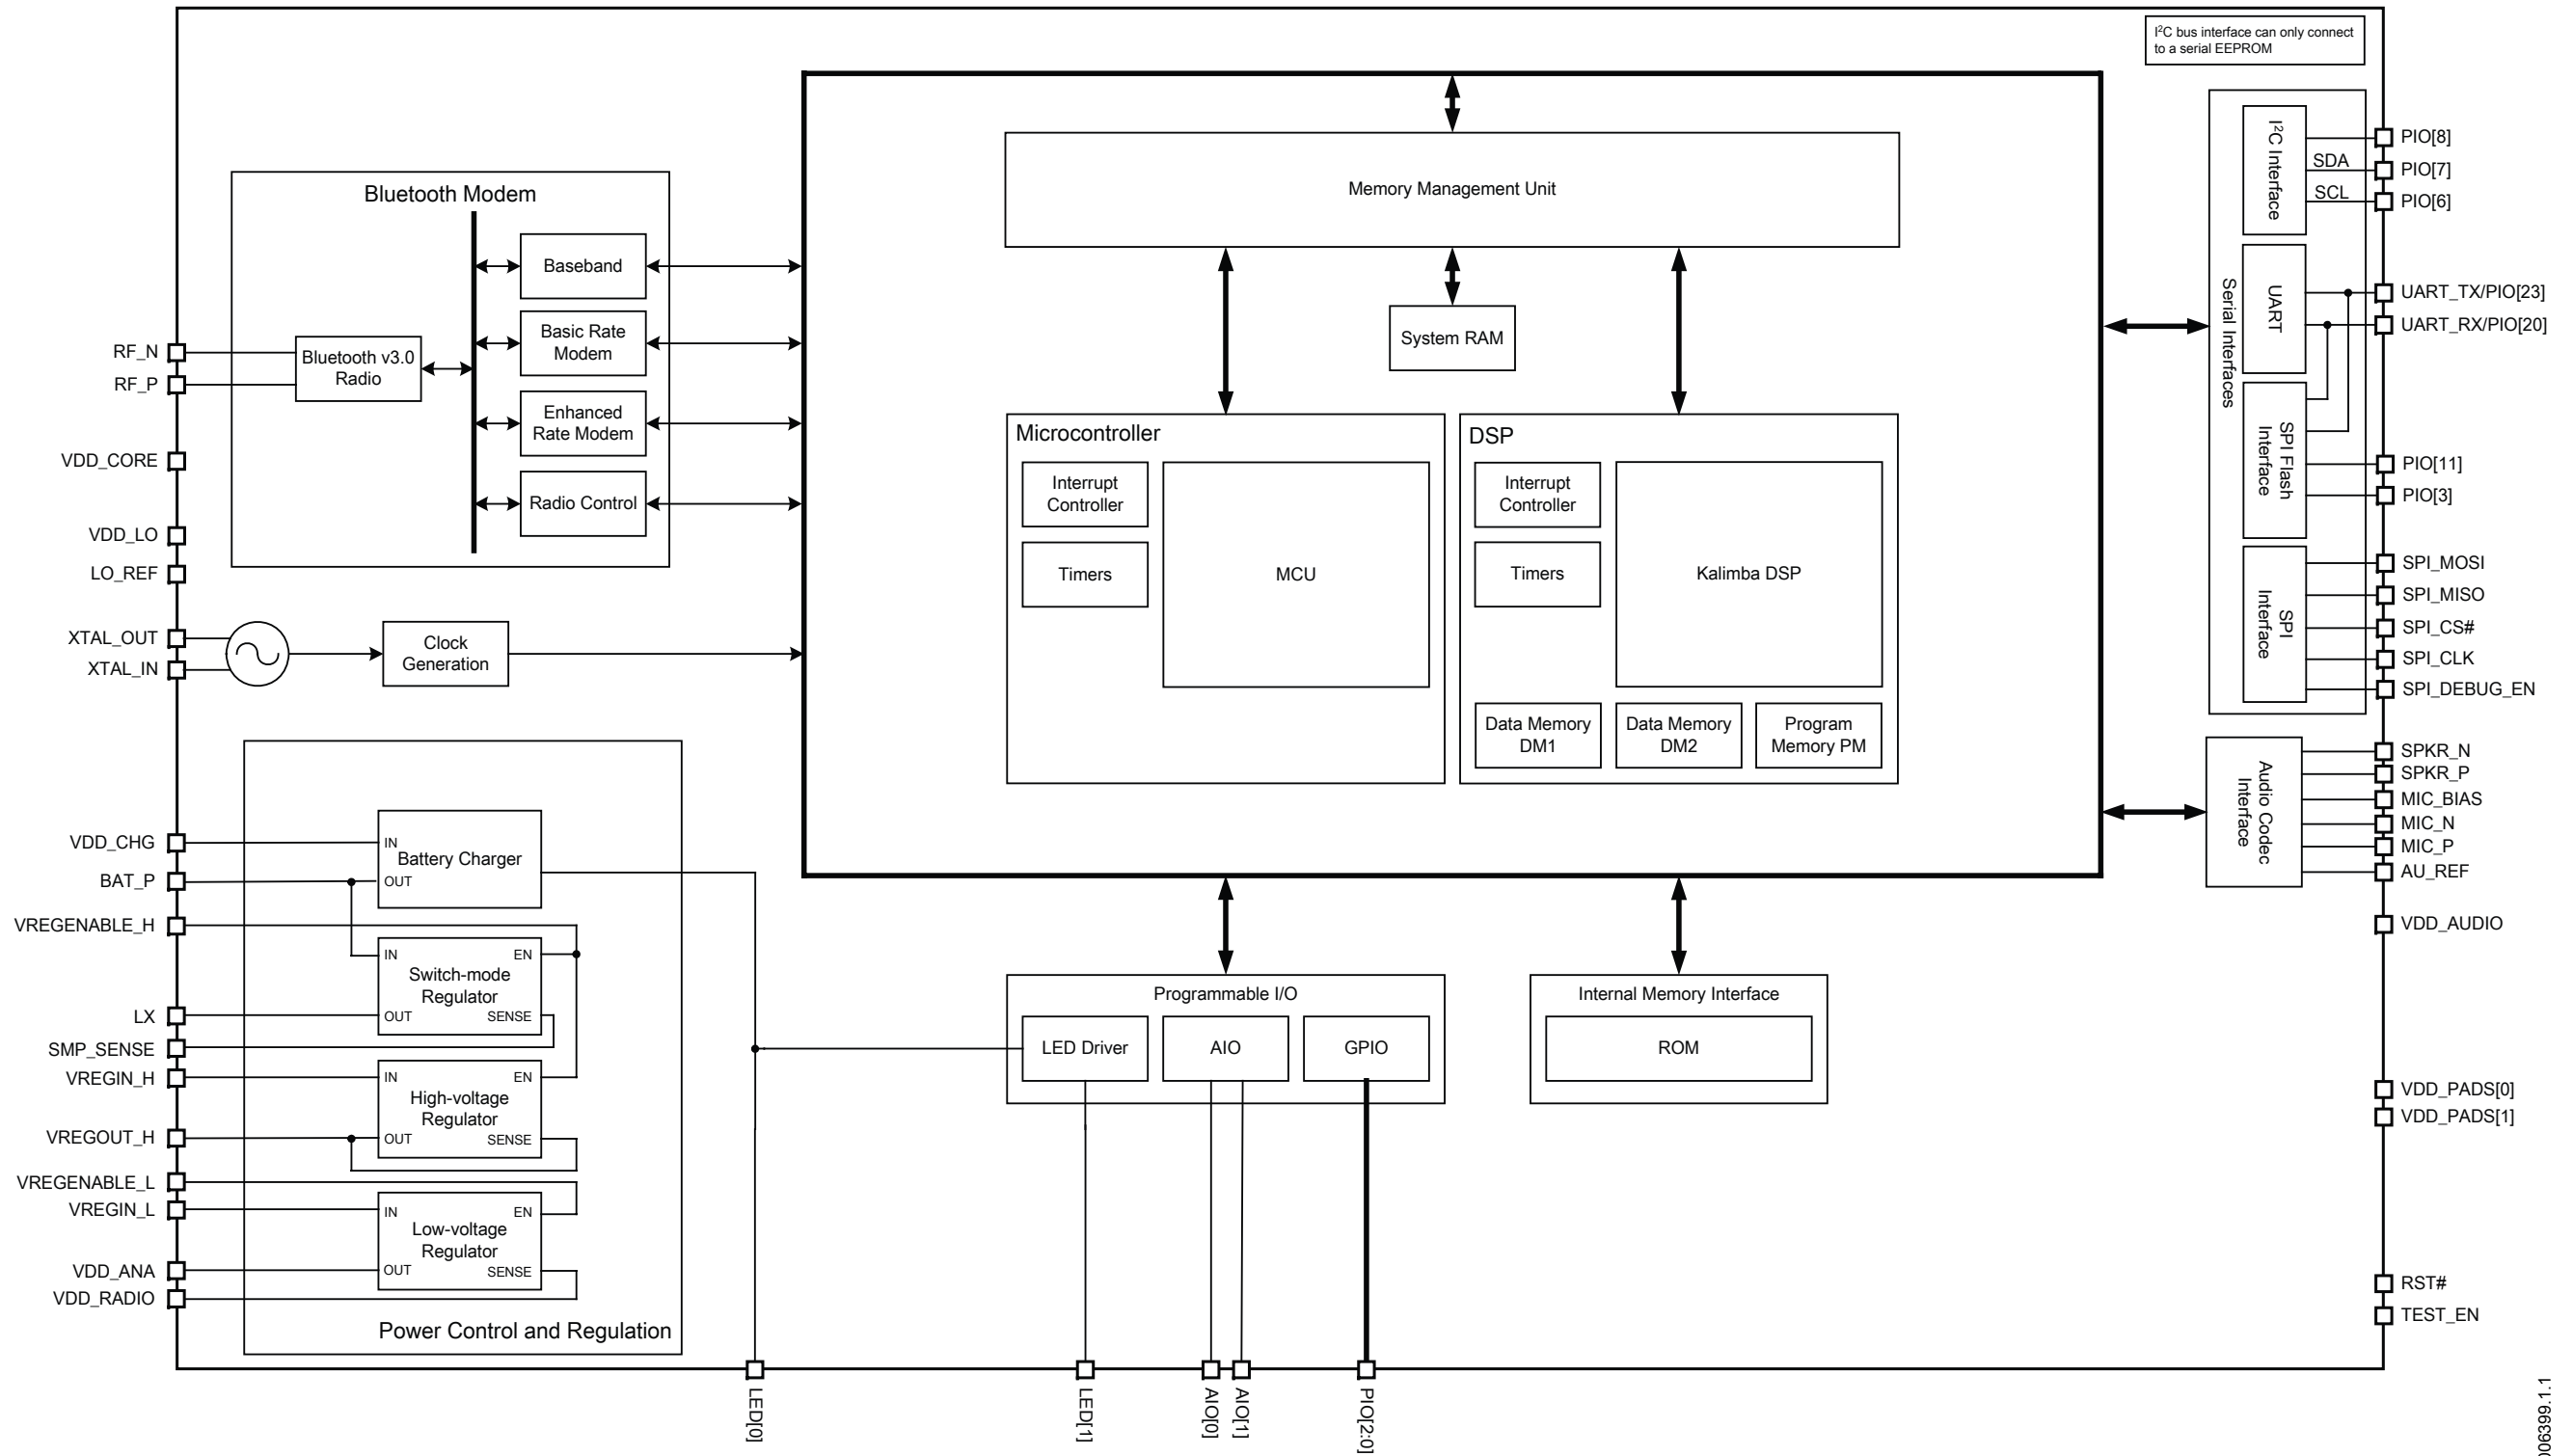

Mini Bluetooth Retro Handset Block Diagram

	Title: <i>Block Diagram</i>	Revision: A0	
	Number:	Date: 2013/08/20	
	Sheet: 1 of 1	Size: A4	Protract: bas
	Approved:	Auditing:	

Functional Block Diagram

BC6145 QFN Data Sheet

G-TW-0006399.1.1

Figure : Functional Block Diagram