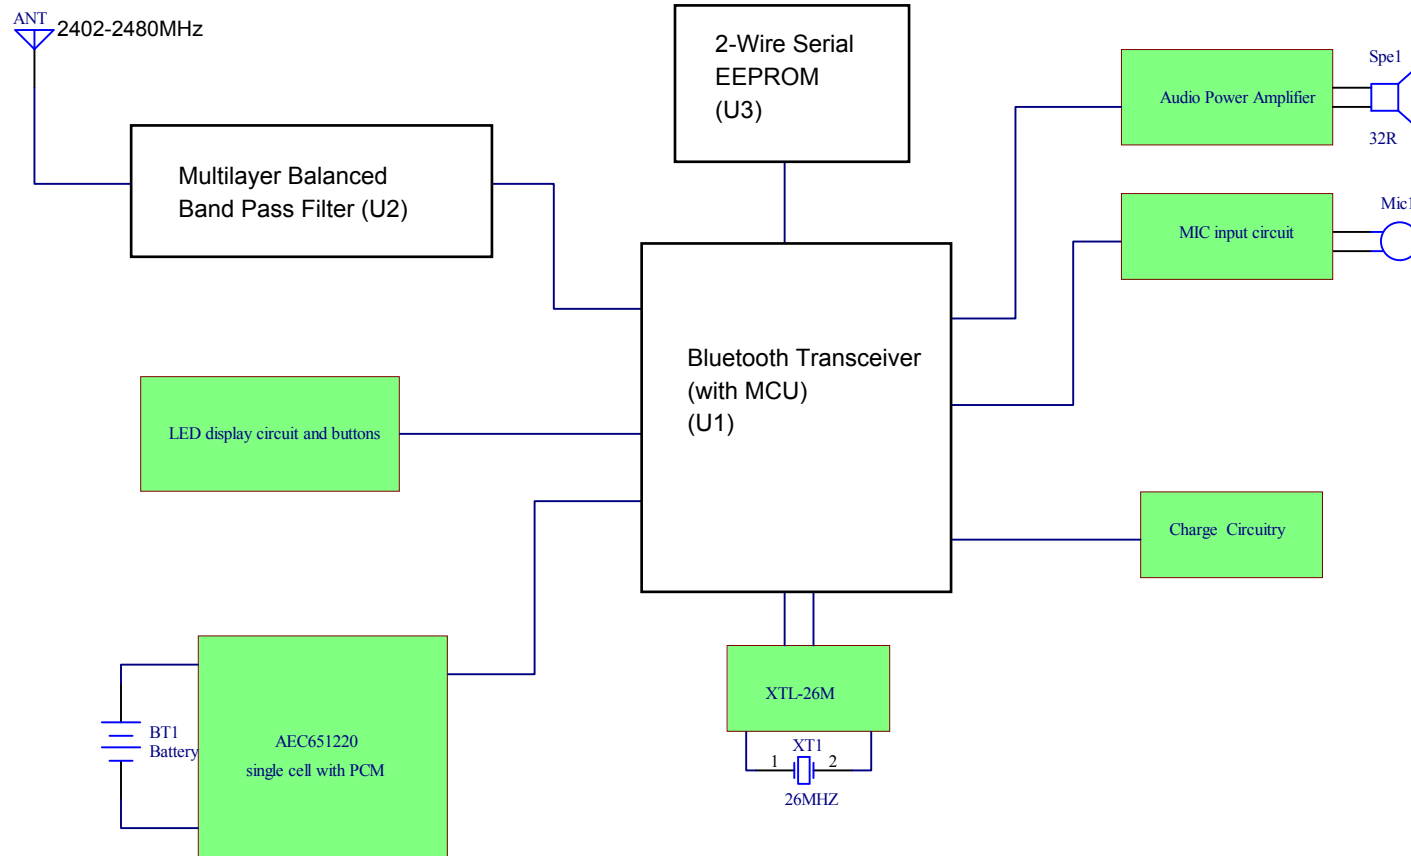

Mini Bluetooth Retro Handset Block Diagram

	Title: <i>Block Diagram</i>	Revision: A0	
	Number:	Date: 2013/08/20	
	Sheet: 1 of 1	Size: A4	Protract: bas
	Approved:	Auditing:	

Functional Block Diagram

BC6145 QFN Data Sheet

G-TW-0006399.1.1

Figure : Functional Block Diagram