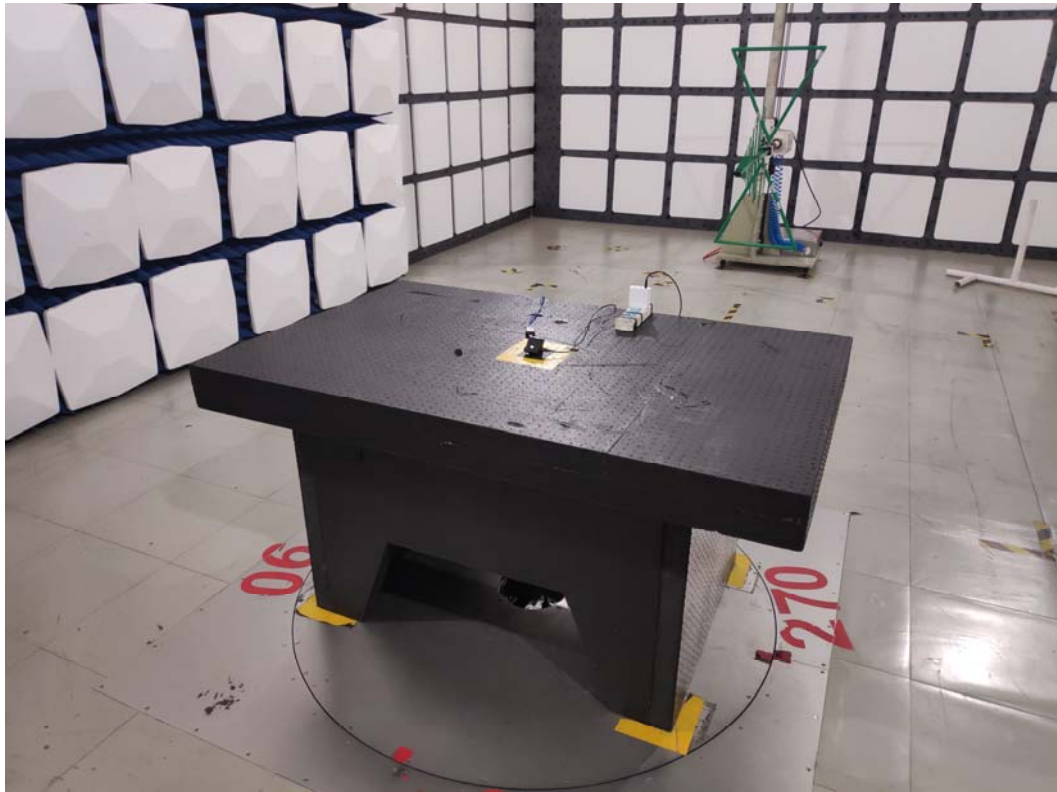

TEST SETUP PHOTOGRAPHS OF EUT

AC POWER LINE CONDUCTED EMISSION TEST

Front View

Side View

RADIATED EMISSION TEST

Below 1GHz

Above 1GHz