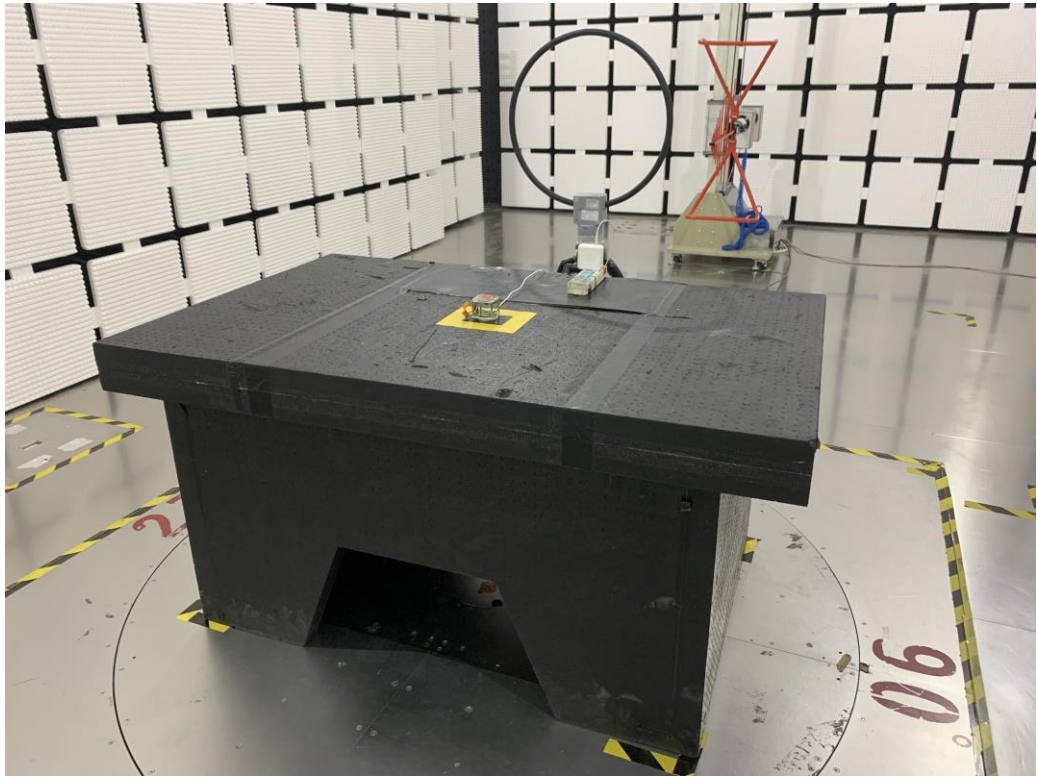

## TEST SETUP PHOTOGRAPHS OF EUT

### AC POWER LINE CONDUCTED EMISSION TEST

Front View

Side View

**RADIATED EMISSION TEST**

Below 30MHz

Above 30MHz