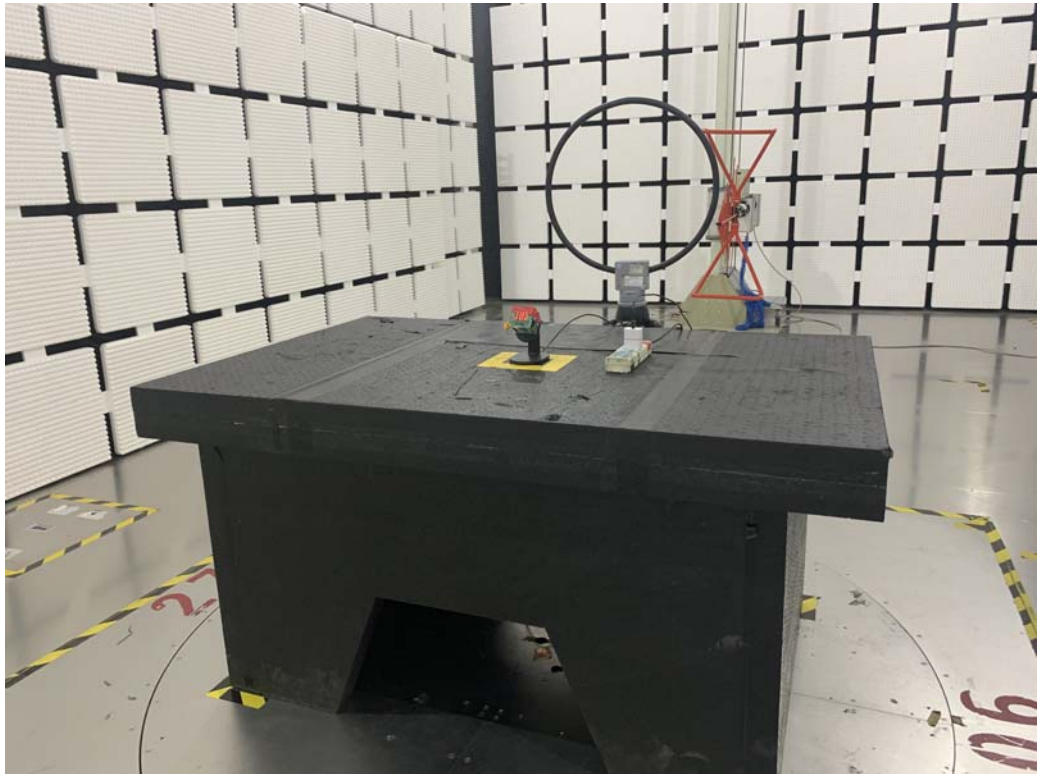

## TEST SETUP PHOTOGRAPHS OF EUT

### AC POWER LINE CONDUCTED EMISSION TEST

Front View

Side View

**RADIATED EMISSION TEST**

Below 30MHz

Above 30MHz