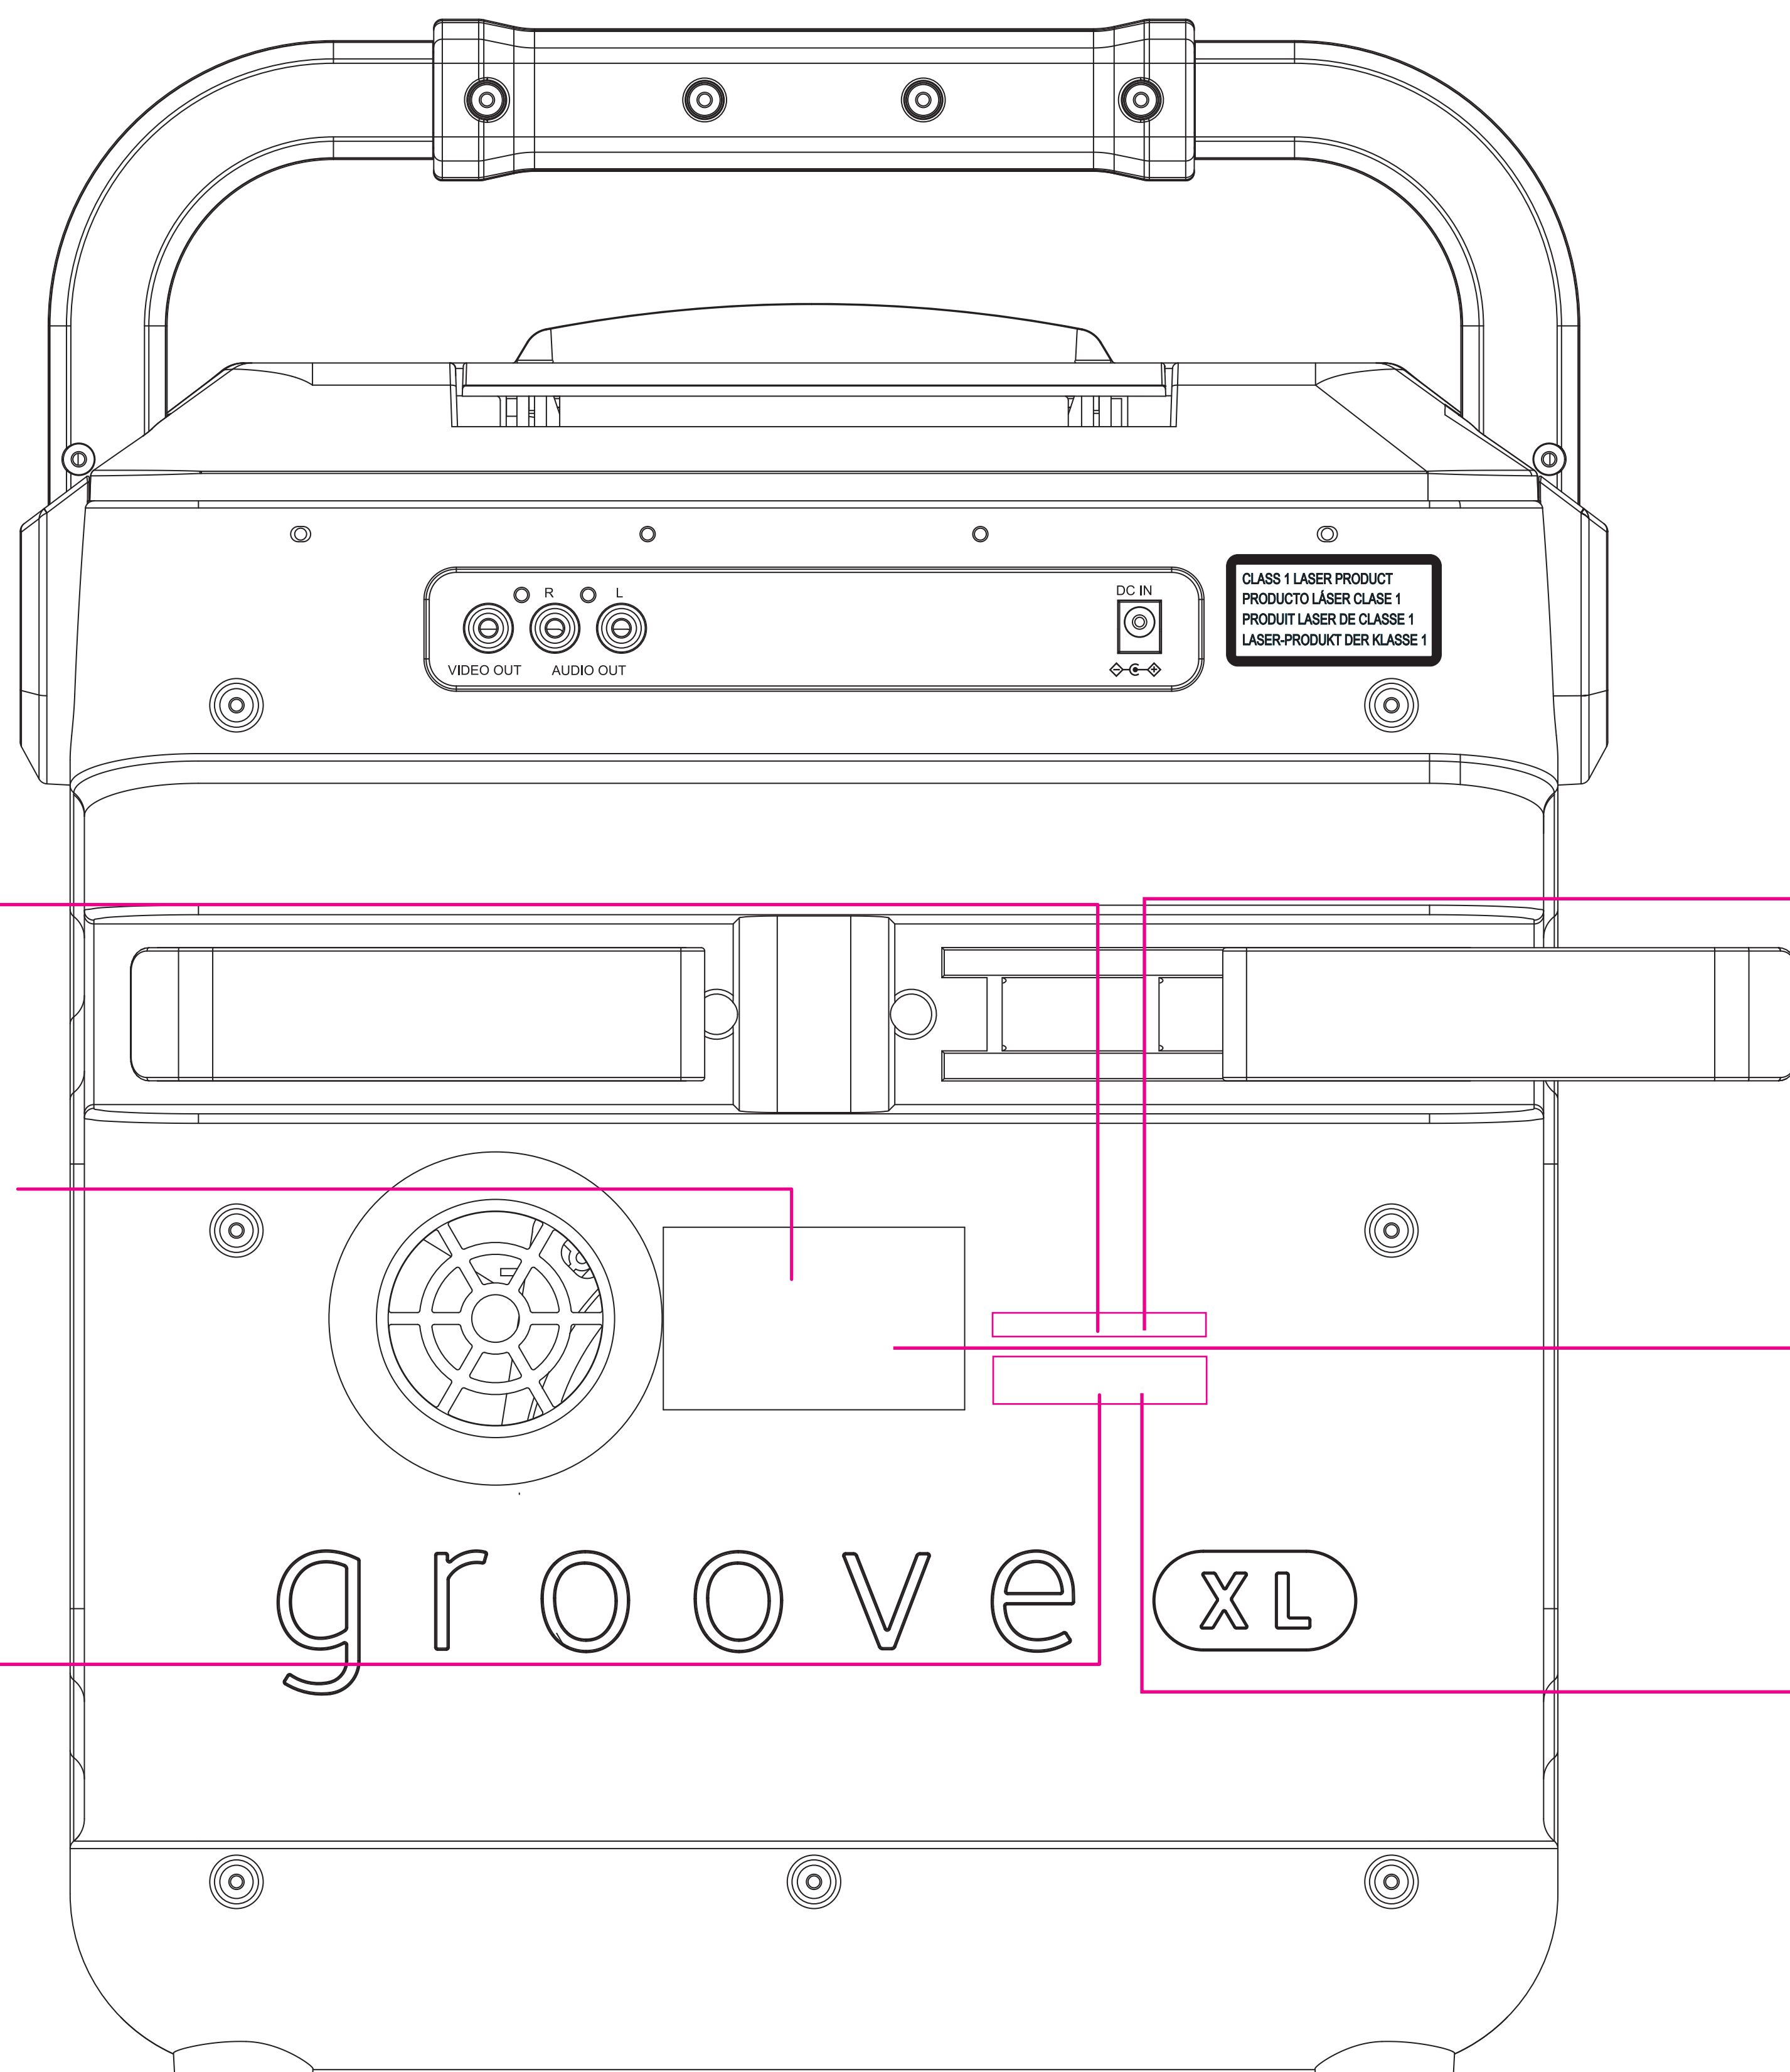

STVG782BK & W US label

Date: 27 Jun 18

W VERSION

MANUFACTURED DATE LABEL
SIZE: 45MM X 5MM (APPROX.)
COLOR: White label with black text
e.g. 

RATING LABEL (WITH FCC/ICES)
SIZE: 63MM x 38MM
COLOR: Black label with white text

SERIAL NUMBER LABEL
SIZE: 45MM X 10MM (APPROX.)
BARCODE: Code 128-A
COLOR: White label with black text
e.g. 

AR-ARTS
782W-model no.
18-2018 year
000001 - six digits start from 1
first digit will be "9" for RTV

BK VERSION

MANUFACTURED DATE LABEL
SIZE: 45MM X 5MM (APPROX.)
COLOR: White label with black text
e.g. 

RATING LABEL (WITH FCC/ICES)
SIZE: 63MM x 38MM
COLOR: Black label with white text

SERIAL NUMBER LABEL
SIZE: 45MM X 10MM (APPROX.)
BARCODE: Code 128-A
COLOR: White label with black text
e.g. 

AR-ARTS
782BK-model no.
18-2018 year
000001 - six digits start from 1
first digit will be "9" for RTV