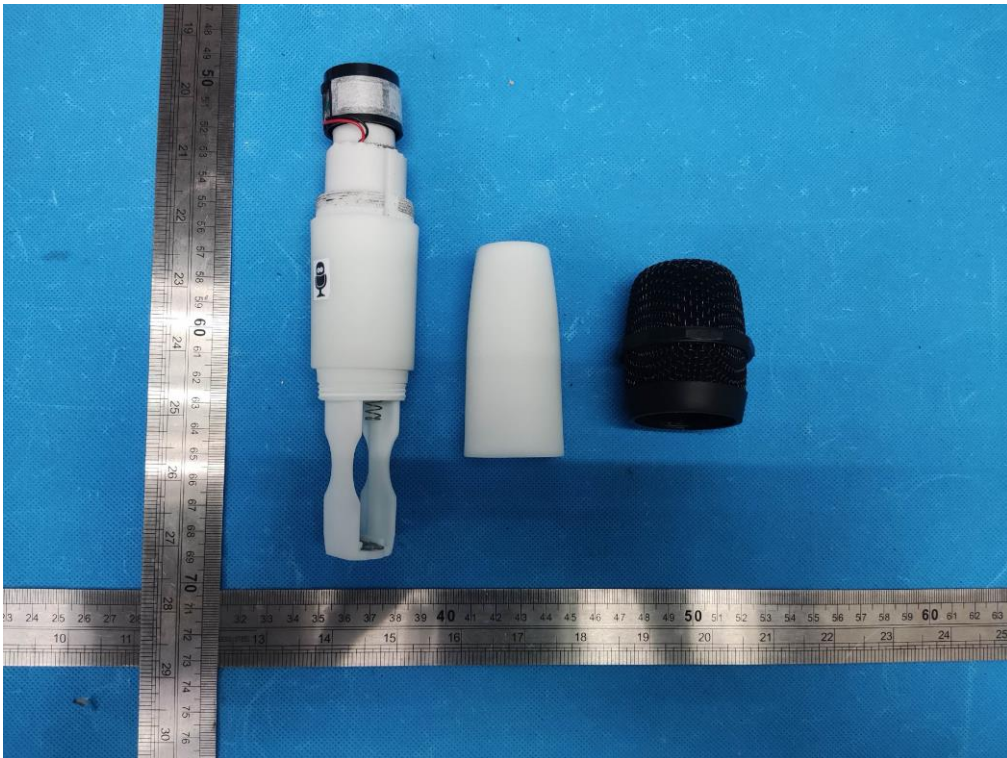

**Internal Photo**  
FCC ID: 2AAXO-MIC668

**Inside View of The Product**

**Inside View of The Product**

**Inside View of The Product**

**Inside View of The Product**

**View of BT antenna**