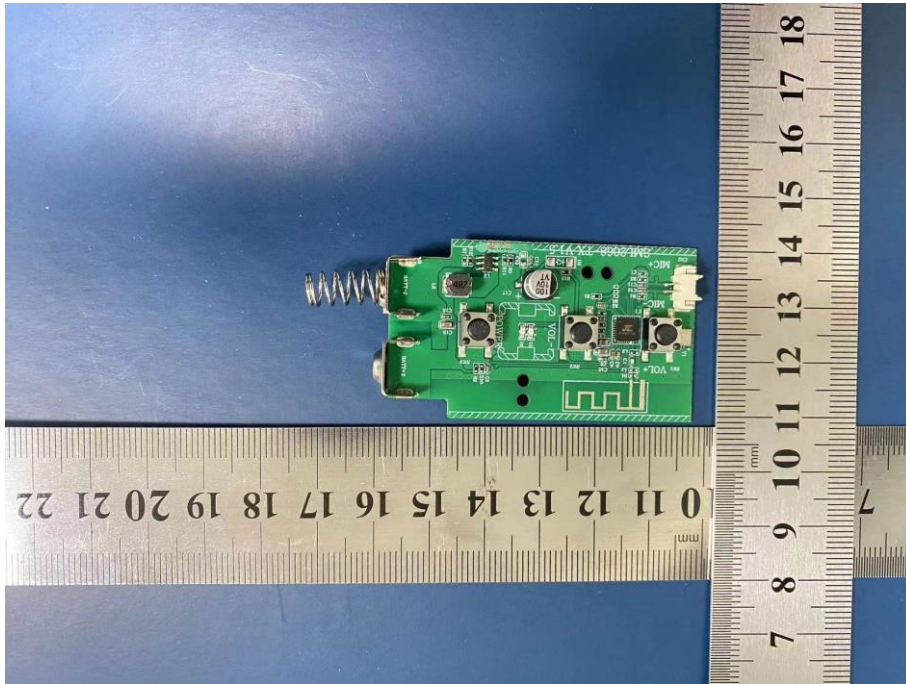

**Internal Photo**  
FCC ID: 2AAXO-MIC668

**Inside View of The Product**

**Inside View of The Product**

**Inside View of The Product**

**Inside View of The Product**

**View of BT antenna**