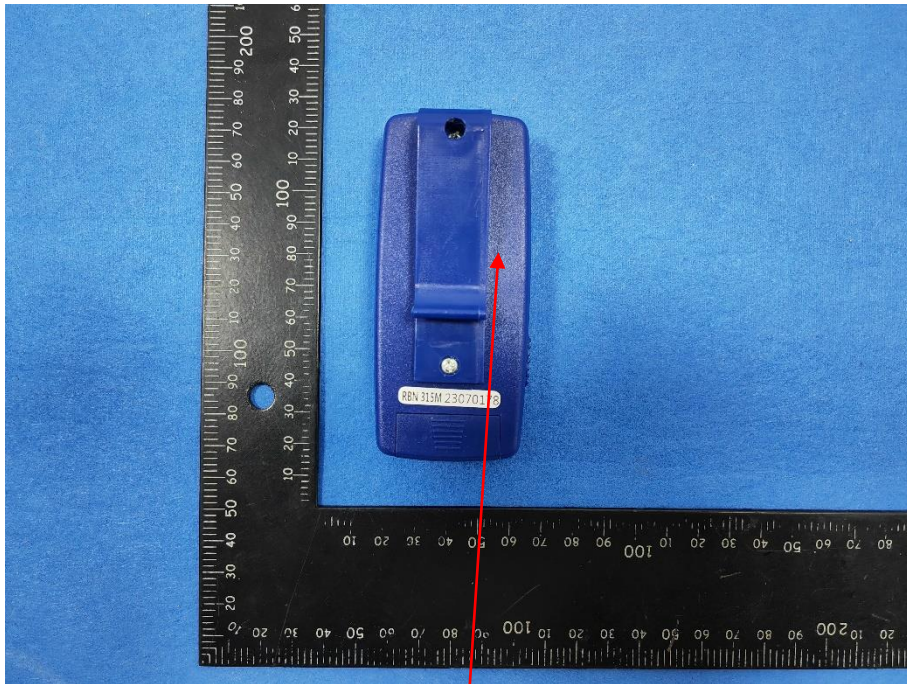

## FCC Label

WIRELESS REMOTE

WSE2+WSR3

FCC ID: 2AAX4WSE2WSR3

Note: The label is silk-screen on the sample