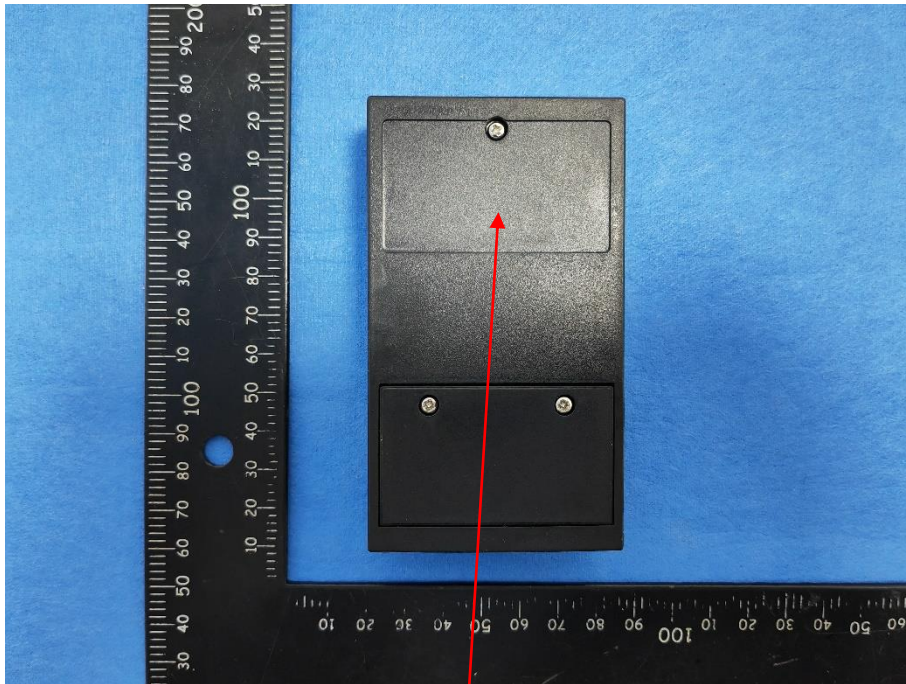

FCC Label

WIRELESS REMOTE
EWX124-CAD
FCCID: 2AAX4EWX124-CAD

Note: The label is silk-screen on the sample