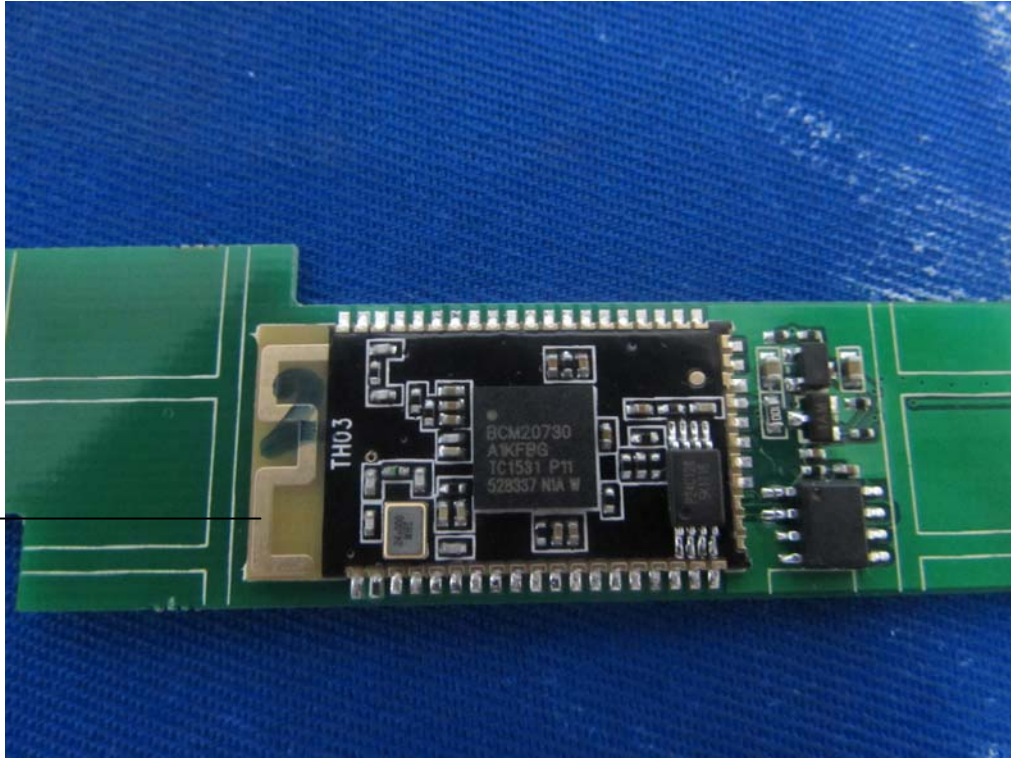

Internal Photos
M/N: INPW500185

Internal Photos
M/N: INPW500185

Internal Photos
M/N: INPW500185

Bluetooth
Antenna