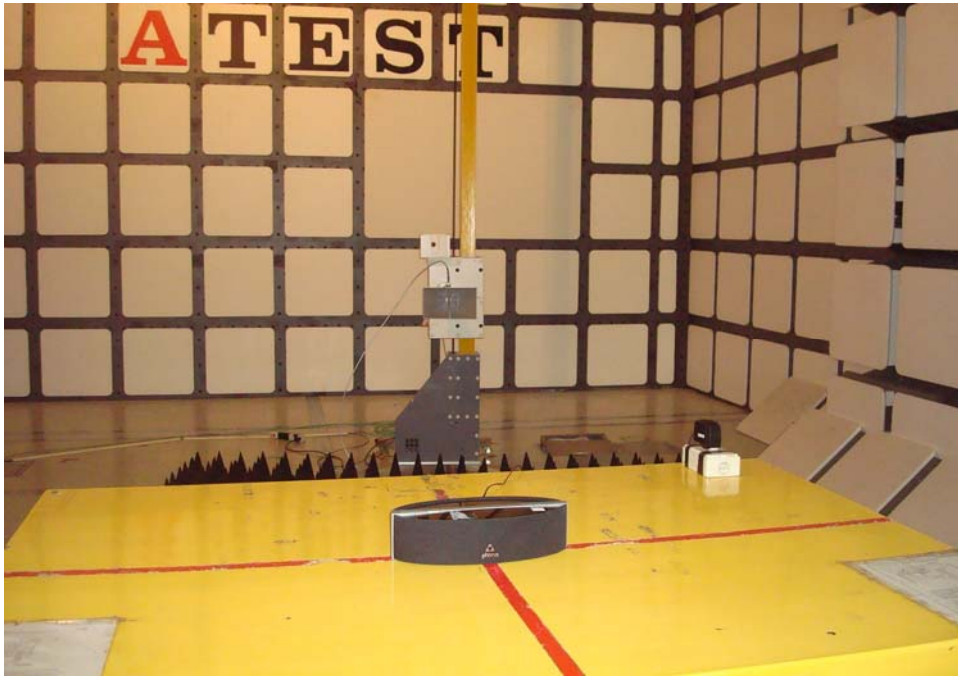

Part 15C Test Setup Photographs

FCC Test Firm Information: 510205

IC Test Firm Information: 7381A-1

Conducted Emissions Test Configuration:

Front View

Rear View

Radiated Emissions Test Configuration:

Below 1GHz _ Front View

Below 1GHz _ Rear View

Above 1GHz _ Front View

Above 1GHz _ Rear View