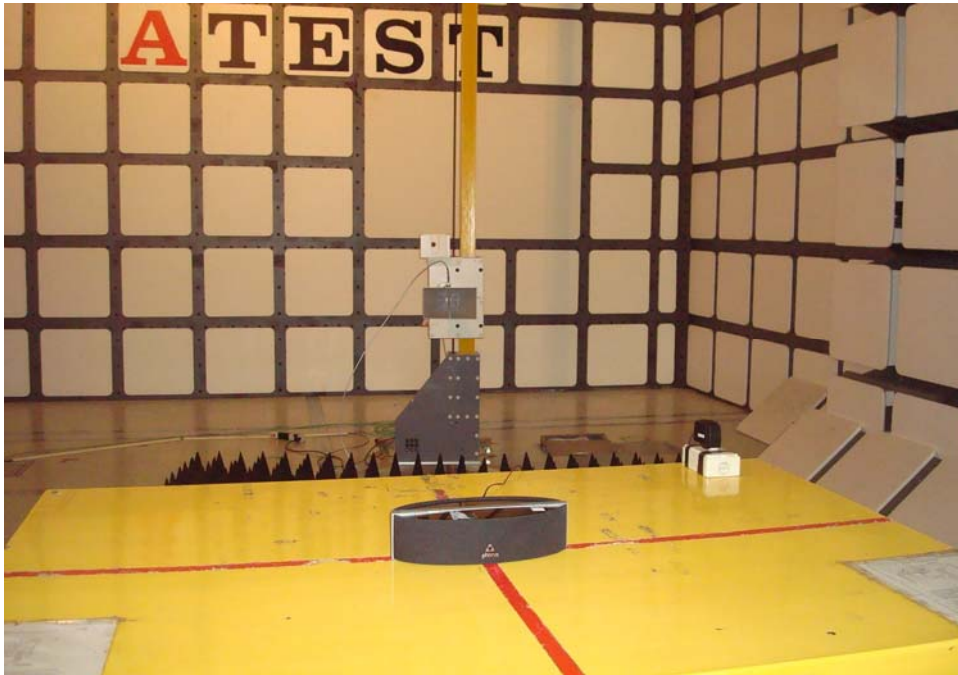

Part 15C Test Setup Photographs

FCC Test Firm Information: 510205

IC Test Firm Information: 7381A-1

Conducted Emissions Test Configuration:

Front View

Rear View

Radiated Emissions Test Configuration:

Below 1GHz _ Front View

Below 1GHz _ Rear View

Above 1GHz _ Front View

Above 1GHz _ Rear View