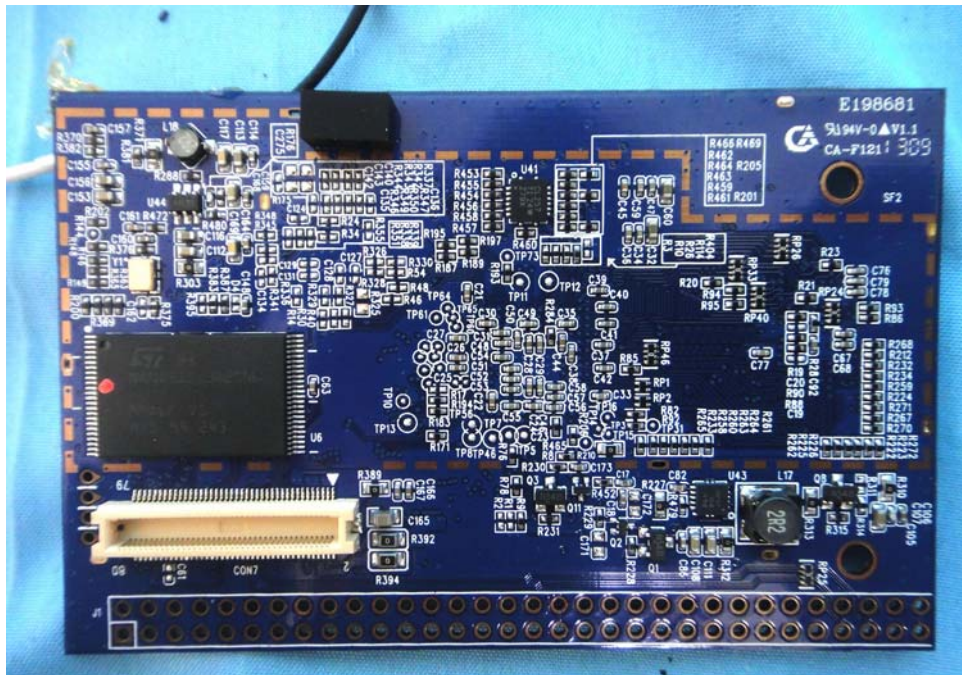

# **Internal Photos**

**Model Number: PR2 Receiver**  
**FCC ID: 2AAWQ-PR2RECEIVER**  
**IC: 11138A-PR2RECEIVER**

EUT Photo 1 )

EUT Photo 2 )

EUT Photo 3 )

EUT Photo 4 )

EUT Photo 5 )

EUT Photo 6 )

EUT Photo 7 )

EUT Photo 8 )

EUT Photo 9 )

EUT Photo 10 )

EUT Photo 11 )

EUT Photo 12 )

EUT Photo 13 )

EUT Photo 14 )