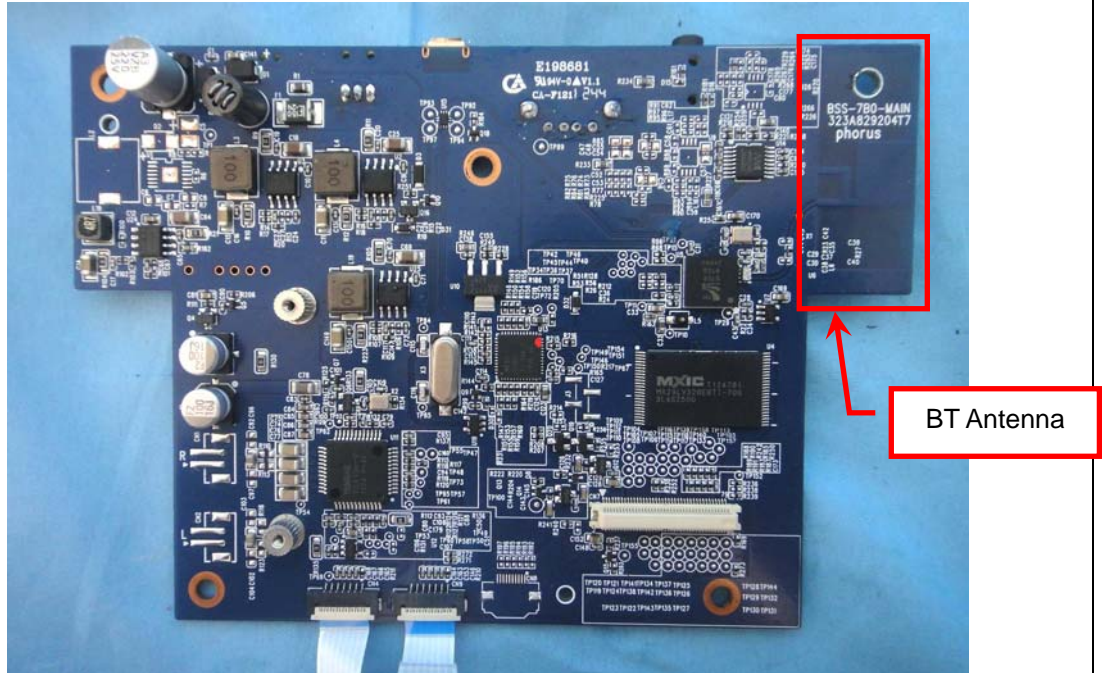

# **Internal Photos**

**Model Number: PR2 Receiver**  
**FCC ID: 2AAWQ-PR2RECEIVER**  
**IC: 11138A-PR2RECEIVER**

EUT Photo 1 )

EUT Photo 2 )

EUT Photo 3 )

EUT Photo 4 )

EUT Photo 5 )

EUT Photo 6 )

EUT Photo 7 )

EUT Photo 8 )

EUT Photo 9 )

EUT Photo 10 )

EUT Photo 11 )

EUT Photo 12 )

EUT Photo 13 )

EUT Photo 14 )