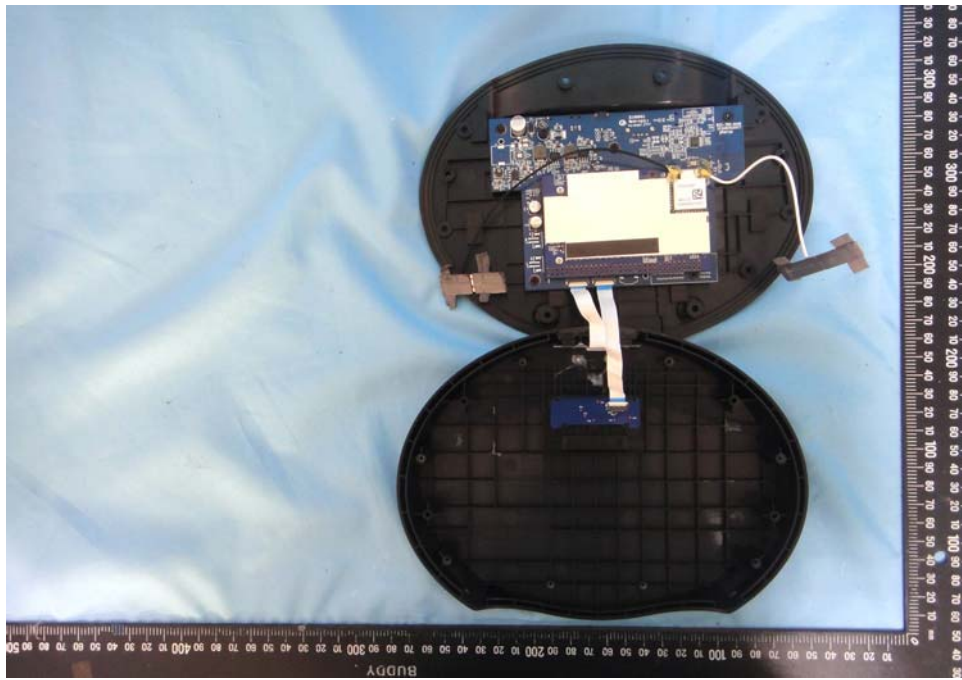

# **Internal Photos**

**Model Number: PR2 Receiver**  
**FCC ID: 2AAWQ-PR2RECEIVER**  
**IC: 11138A-PR2RECEIVER**

EUT Photo 1 )

EUT Photo 2 )

EUT Photo 3 )

EUT Photo 4 )

EUT Photo 5 )

EUT Photo 6 )

EUT Photo 7 )

EUT Photo 8 )

EUT Photo 9 )

EUT Photo 10 )

EUT Photo 11 )

EUT Photo 12 )

EUT Photo 13 )

EUT Photo 14 )