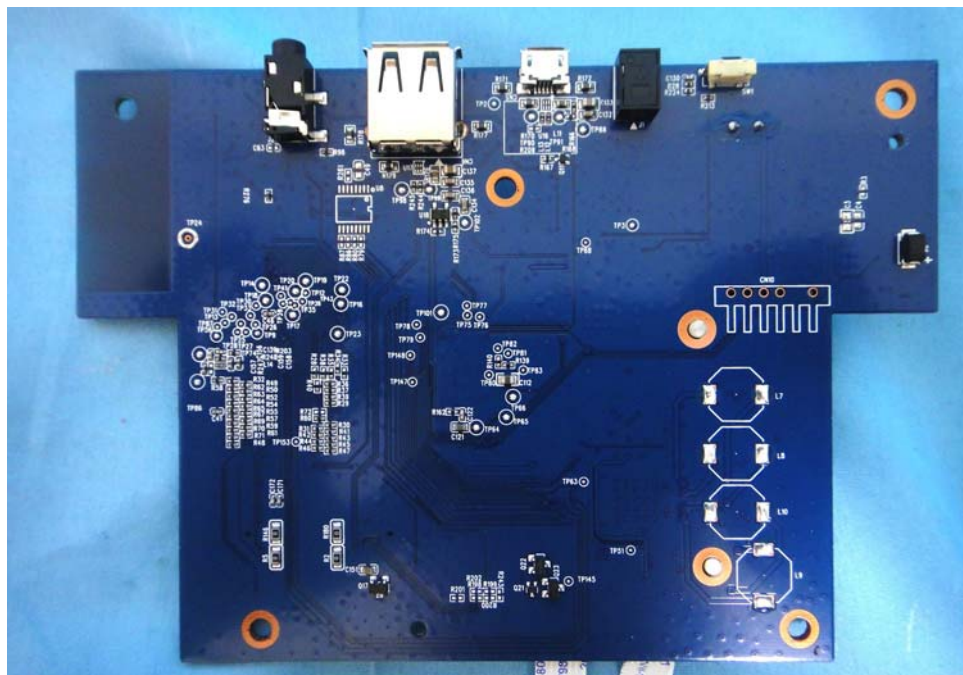

# **Internal Photos**

**Model Number: PR2 Receiver**  
**FCC ID: 2AAWQ-PR2RECEIVER**  
**IC: 11138A-PR2RECEIVER**

EUT Photo 1 )

EUT Photo 2 )

EUT Photo 3 )

EUT Photo 4 )

EUT Photo 5 )

EUT Photo 6 )

EUT Photo 7 )

EUT Photo 8 )

EUT Photo 9 )

EUT Photo 10 )

EUT Photo 11 )

EUT Photo 12 )

EUT Photo 13 )

EUT Photo 14 )