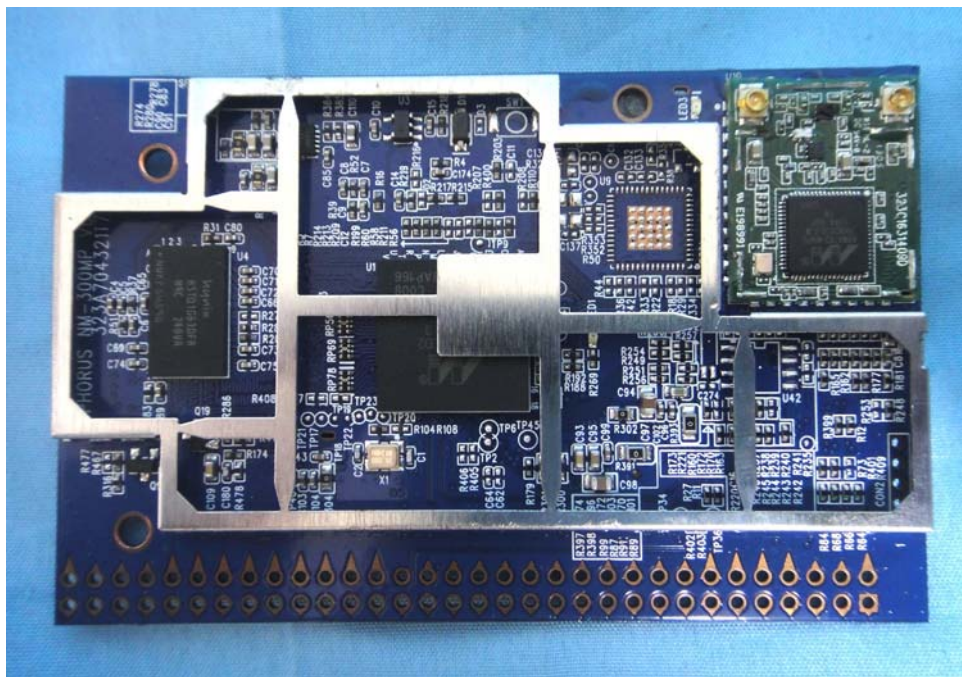

# **Internal Photos**

**Model Number: PR2 Receiver**  
**FCC ID: 2AAWQ-PR2RECEIVER**  
**IC: 11138A-PR2RECEIVER**

EUT Photo 1 )

EUT Photo 2 )

EUT Photo 3 )

EUT Photo 4 )

EUT Photo 5 )

EUT Photo 6 )

EUT Photo 7 )

EUT Photo 8 )

EUT Photo 9 )

EUT Photo 10 )

EUT Photo 11 )

EUT Photo 12 )

EUT Photo 13 )

EUT Photo 14 )