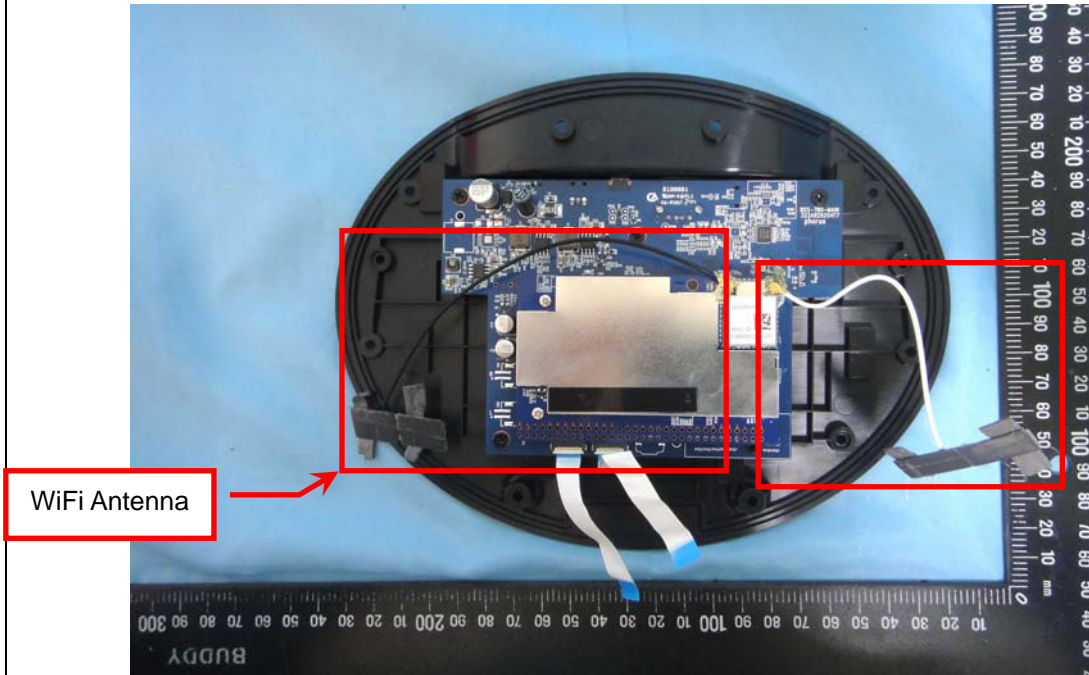

# **Internal Photos**

**Model Number: PR2 Receiver**  
**FCC ID: 2AAWQ-PR2RECEIVER**  
**IC: 11138A-PR2RECEIVER**

EUT Photo 1 )

EUT Photo 2 )

EUT Photo 3 )

EUT Photo 4 )

EUT Photo 5 )

EUT Photo 6 )

EUT Photo 7 )

EUT Photo 8 )

EUT Photo 9 )

EUT Photo 10 )

EUT Photo 11 )

EUT Photo 12 )

EUT Photo 13 )

EUT Photo 14 )