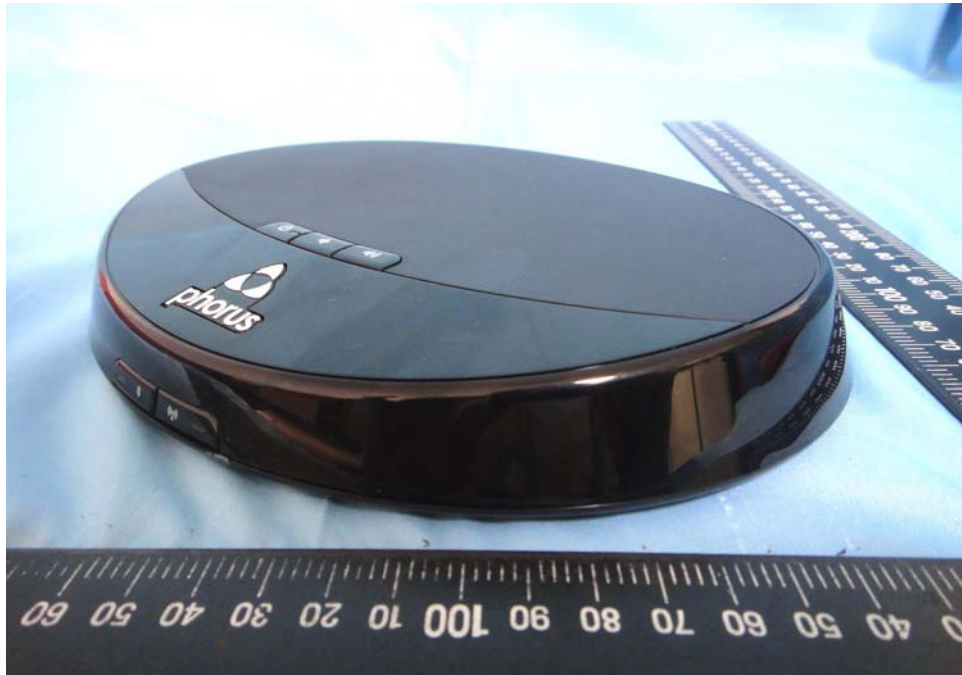

External Photos

Model Number: PR2 Receiver
FCC ID: 2AAWQ-PR2RECEIVER
IC: 11138A-PR2RECEIVER

EUT Photo 1)

EUT Photo 2)

EUT Photo 3)

EUT Photo 4)

EUT Photo 5)

EUT Photo 6)

EUT Photo 7)

EUT Photo 8)

EUT Photo 9)

EUT Photo 10)

EUT Photo 11)

EUT Photo 12)