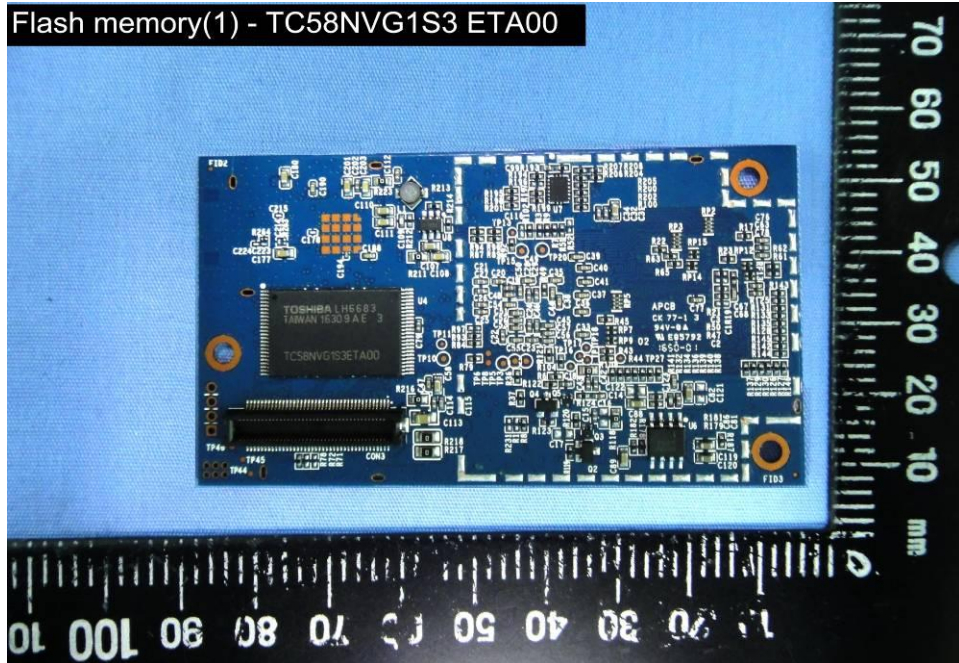

External Photos

Model Number: CAPRICA2XL
FCC ID: 2AAWQ-CAPRICA2XL

EUT Photo (1)

EUT Photo (2)

EUT Photo (3)

Flash memory(2) - W29N02GV5IAA

EUT Photo (4)

Flash memory(3) - F59L2G81LA

EUT Photo (5)

EUT Photo (6)

EUT Photo (7)

EUT Photo (8)

EUT Photo (9)

EUT Photo (10)