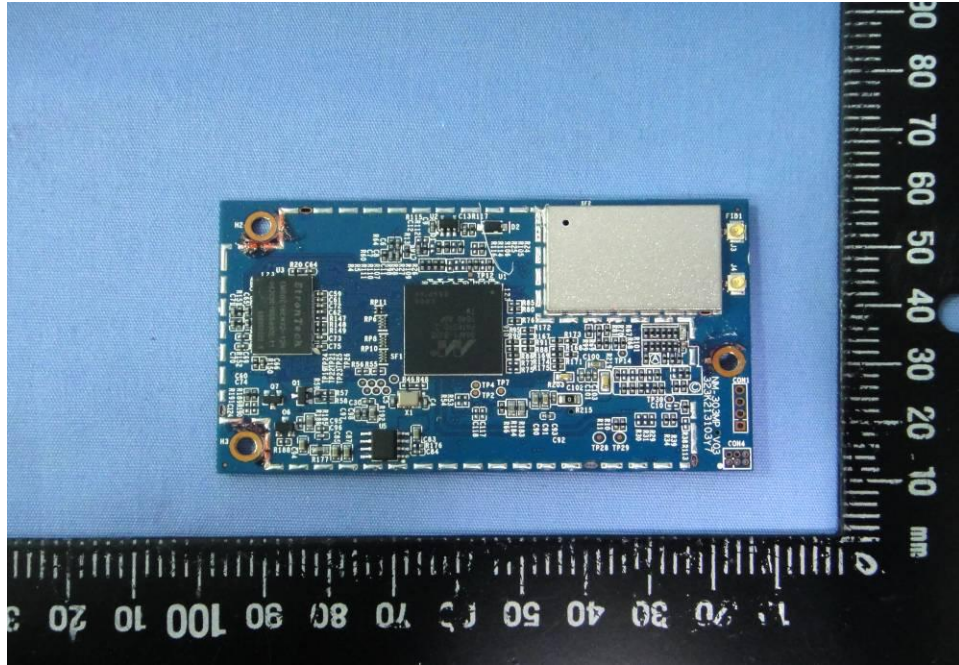

External Photos

Model Number: CAPRICA2XL
FCC ID: 2AAWQ-CAPRICA2XL

EUT Photo (1)

EUT Photo (2)

EUT Photo (3)

Flash memory(2) - W29N02GV5IAA

EUT Photo (4)

Flash memory(3) - F59L2G81LA

EUT Photo (5)

EUT Photo (6)

EUT Photo (7)

EUT Photo (8)

EUT Photo (9)

EUT Photo (10)