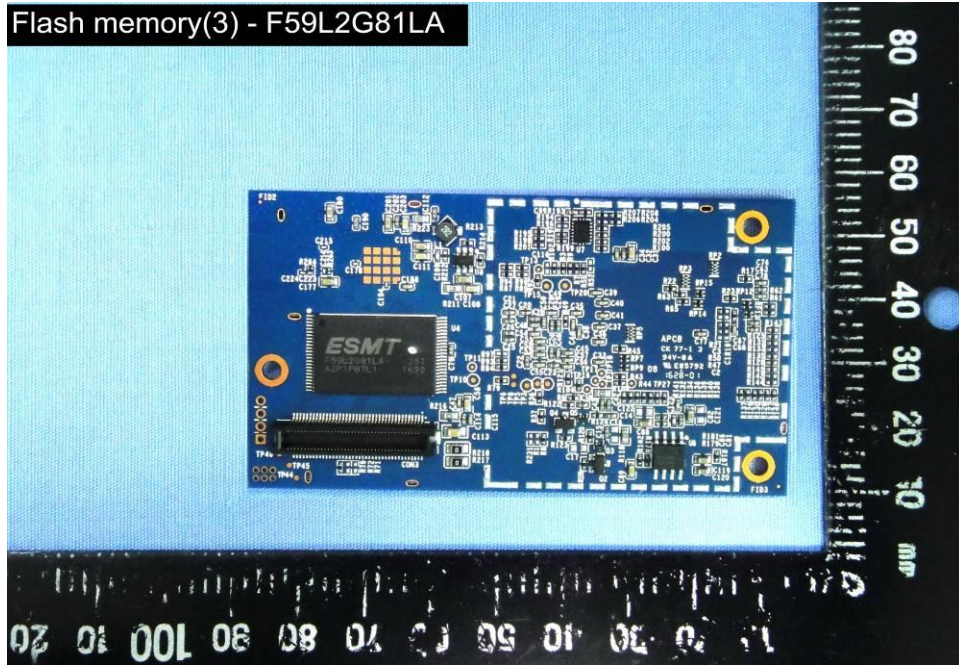

External Photos

Model Number: CAPRICA2XL
FCC ID: 2AAWQ-CAPRICA2XL

EUT Photo (1)

EUT Photo (2)

EUT Photo (3)

Flash memory(2) - W29N02GV5IAA

EUT Photo (4)

Flash memory(3) - F59L2G81LA

EUT Photo (5)

EUT Photo (6)

EUT Photo (7)

EUT Photo (8)

EUT Photo (9)

EUT Photo (10)