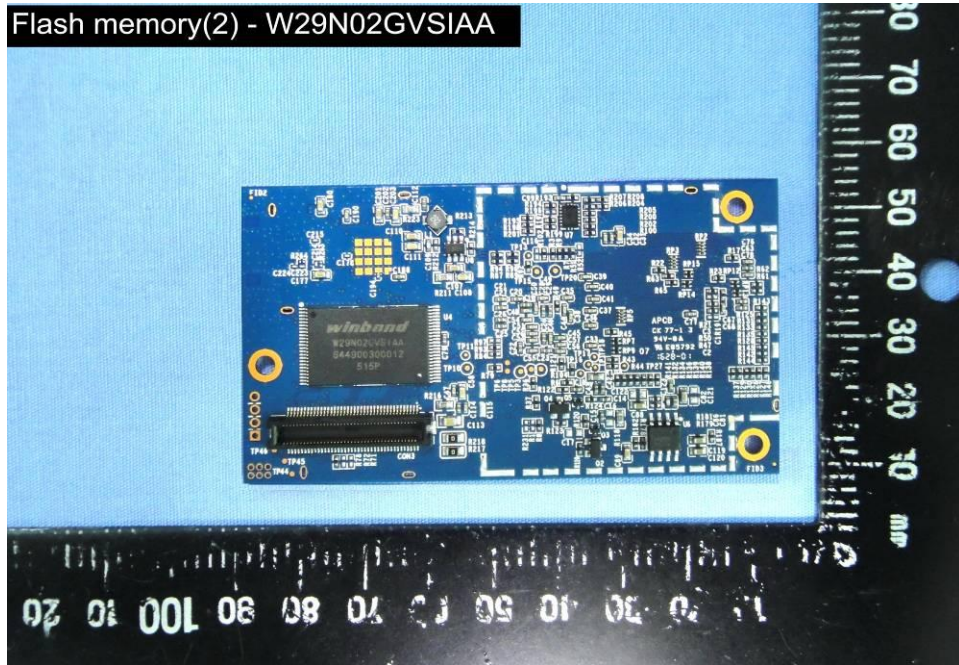

# **Internal Photos**

**Model Number: CAPRICA2XL  
FCC ID: 2AAWQ-CAPRICA2XL**

EUT Photo (1)

EUT Photo (2)

EUT Photo (3)

EUT Photo (4)

Flash memory(1) - TC58NVG1S3 ETA00

EUT Photo (5)

EUT Photo (6)

EUT Photo (7)

Flash memory(2) - W29N02GVSIAA

EUT Photo (8)

Flash memory(2) - W29N02GVSIAA

EUT Photo (11)

EUT Photo (12)