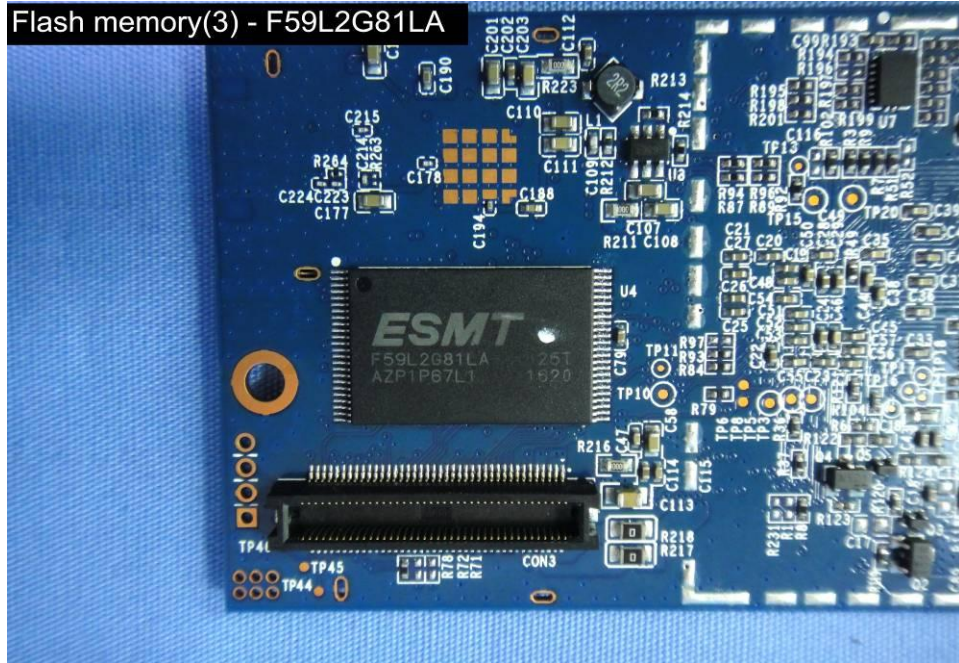

# **Internal Photos**

**Model Number: CAPRICA2XL  
FCC ID: 2AAWQ-CAPRICA2XL**

EUT Photo (1)

EUT Photo (2)

EUT Photo (3)

EUT Photo (4)

Flash memory(1) - TC58NVG1S3 ETA00

EUT Photo (5)

EUT Photo (6)

EUT Photo (7)

Flash memory(2) - W29N02GVSIAA

EUT Photo (8)

Flash memory(2) - W29N02GVSIAA

EUT Photo (11)

EUT Photo (12)