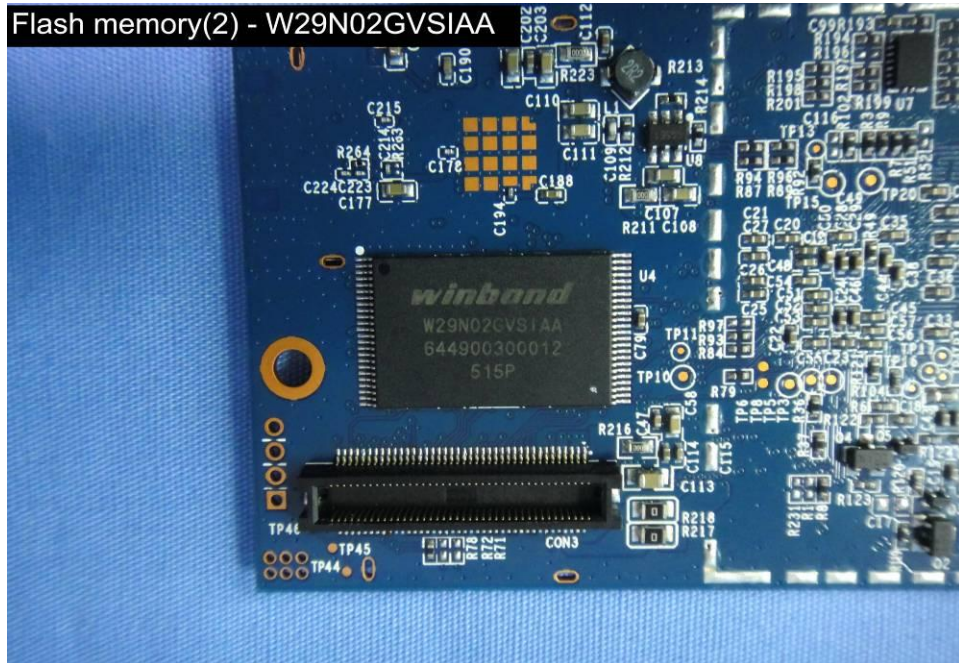

# **Internal Photos**

**Model Number: CAPRICA2XL  
FCC ID: 2AAWQ-CAPRICA2XL**

EUT Photo (1)

EUT Photo (2)

EUT Photo (3)

EUT Photo (4)

Flash memory(1) - TC58NVG1S3 ETA00

EUT Photo (5)

EUT Photo (6)

EUT Photo (7)

Flash memory(2) - W29N02GVSIAA

EUT Photo (8)

Flash memory(2) - W29N02GVSIAA

EUT Photo (11)

EUT Photo (12)