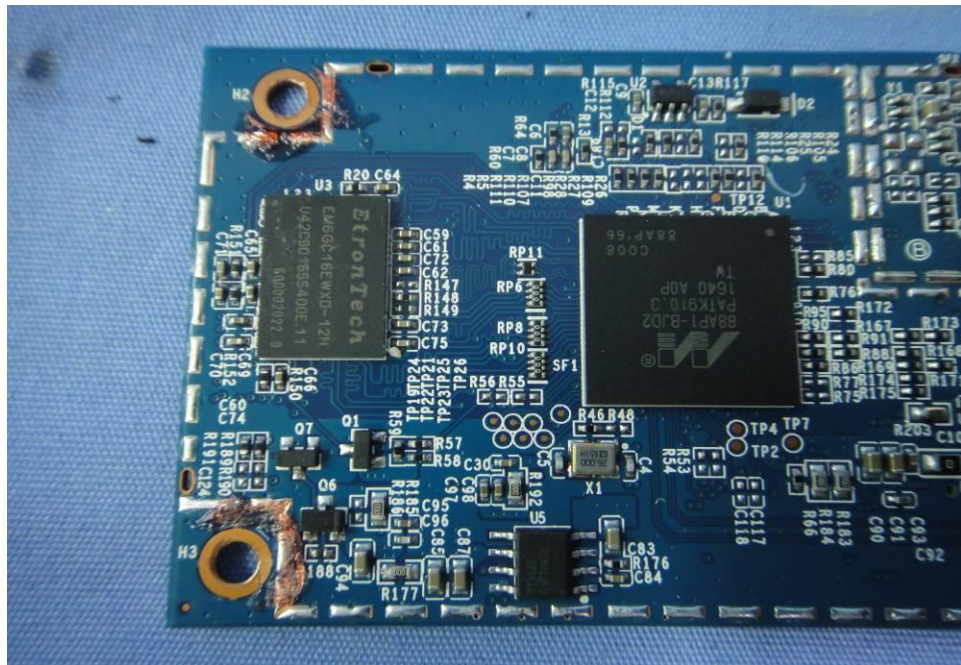

# **Internal Photos**

**Model Number: CAPRICA2XL  
FCC ID: 2AAWQ-CAPRICA2XL**

EUT Photo (1)

EUT Photo (2)

EUT Photo (3)

EUT Photo (4)

Flash memory(1) - TC58NVG1S3 ETA00

EUT Photo (5)

EUT Photo (6)

EUT Photo (7)

Flash memory(2) - W29N02GVSIAA

EUT Photo (8)

Flash memory(2) - W29N02GVSIAA

EUT Photo (11)

EUT Photo (12)