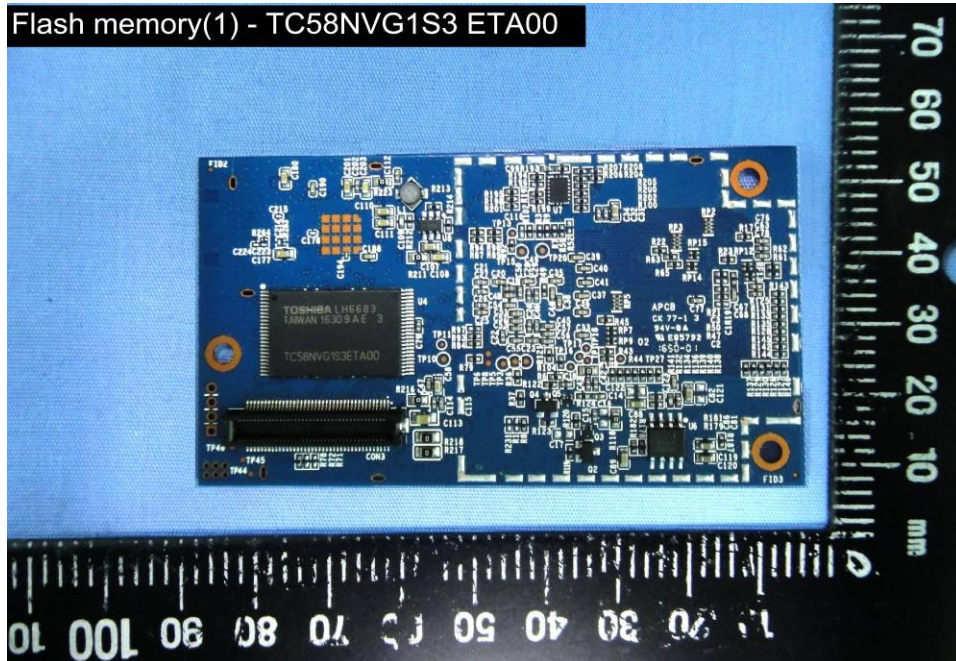

# **Internal Photos**

**Model Number: CAPRICA2XL  
FCC ID: 2AAWQ-CAPRICA2XL**

EUT Photo (1)

EUT Photo (2)

EUT Photo (3)

EUT Photo (4)

Flash memory(1) - TC58NVG1S3 ETA00

EUT Photo (5)

EUT Photo (6)

EUT Photo (7)

Flash memory(2) - W29N02GVSIAA

EUT Photo (8)

Flash memory(2) - W29N02GVSIAA

EUT Photo (11)

EUT Photo (12)