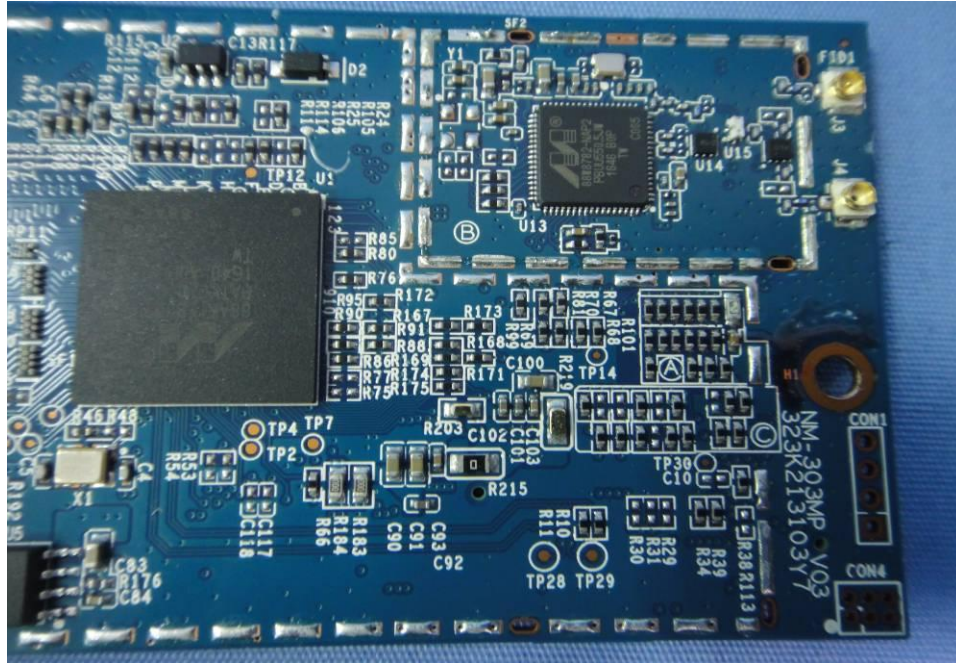

# **Internal Photos**

**Model Number: CAPRICA2XL  
FCC ID: 2AAWQ-CAPRICA2XL**

EUT Photo (1)

EUT Photo (2)

EUT Photo (3)

EUT Photo (4)

Flash memory(1) - TC58NVG1S3 ETA00

EUT Photo (5)

EUT Photo (6)

EUT Photo (7)

Flash memory(2) - W29N02GVSIAA

EUT Photo (8)

Flash memory(2) - W29N02GVSIAA

EUT Photo (11)

EUT Photo (12)