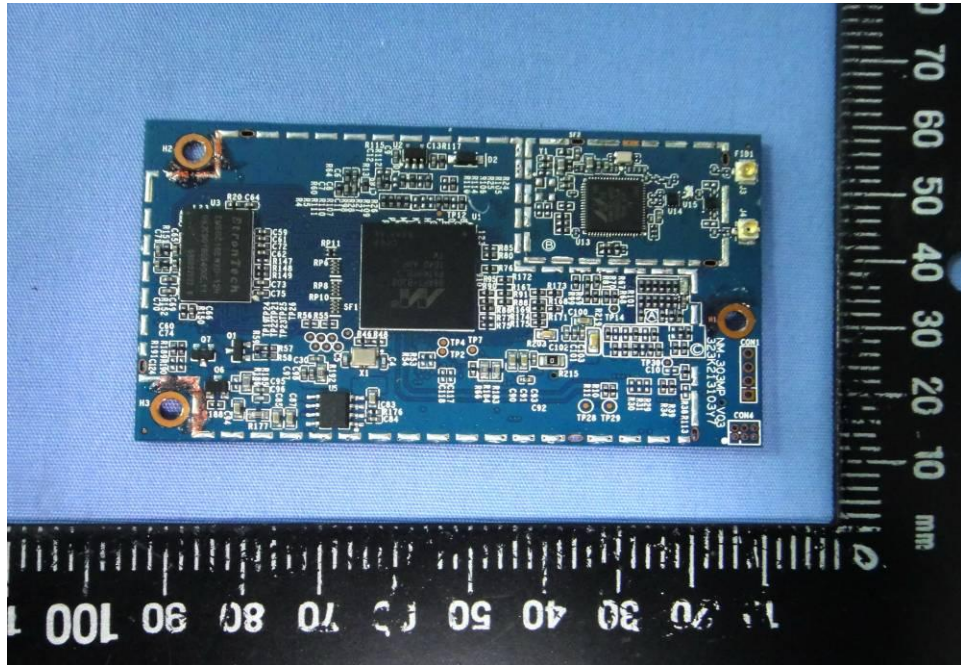

# **Internal Photos**

**Model Number: CAPRICA2XL  
FCC ID: 2AAWQ-CAPRICA2XL**

EUT Photo (1)

EUT Photo (2)

EUT Photo (3)

EUT Photo (4)

Flash memory(1) - TC58NVG1S3 ETA00

EUT Photo (5)

EUT Photo (6)

EUT Photo (7)

Flash memory(2) - W29N02GVSIAA

EUT Photo (8)

Flash memory(2) - W29N02GVSIAA

EUT Photo (11)

EUT Photo (12)