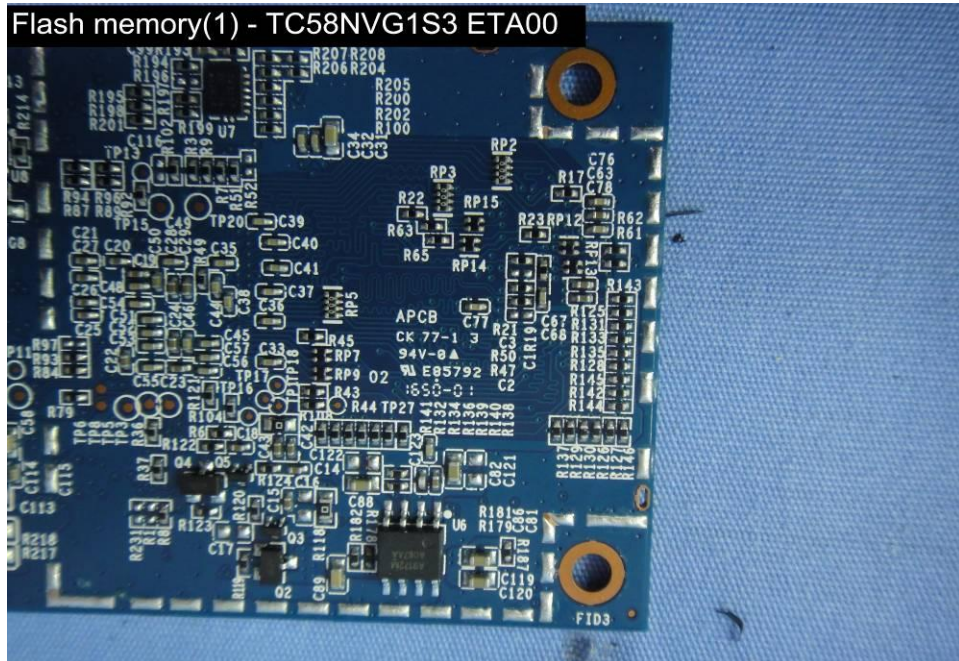

# **Internal Photos**

**Model Number: CAPRICA2XL  
FCC ID: 2AAWQ-CAPRICA2XL**

EUT Photo (1)

EUT Photo (2)

EUT Photo (3)

EUT Photo (4)

Flash memory(1) - TC58NVG1S3 ETA00

EUT Photo (5)

EUT Photo (6)

EUT Photo (7)

Flash memory(2) - W29N02GVSIAA

EUT Photo (8)

Flash memory(2) - W29N02GVSIAA

EUT Photo (11)

EUT Photo (12)